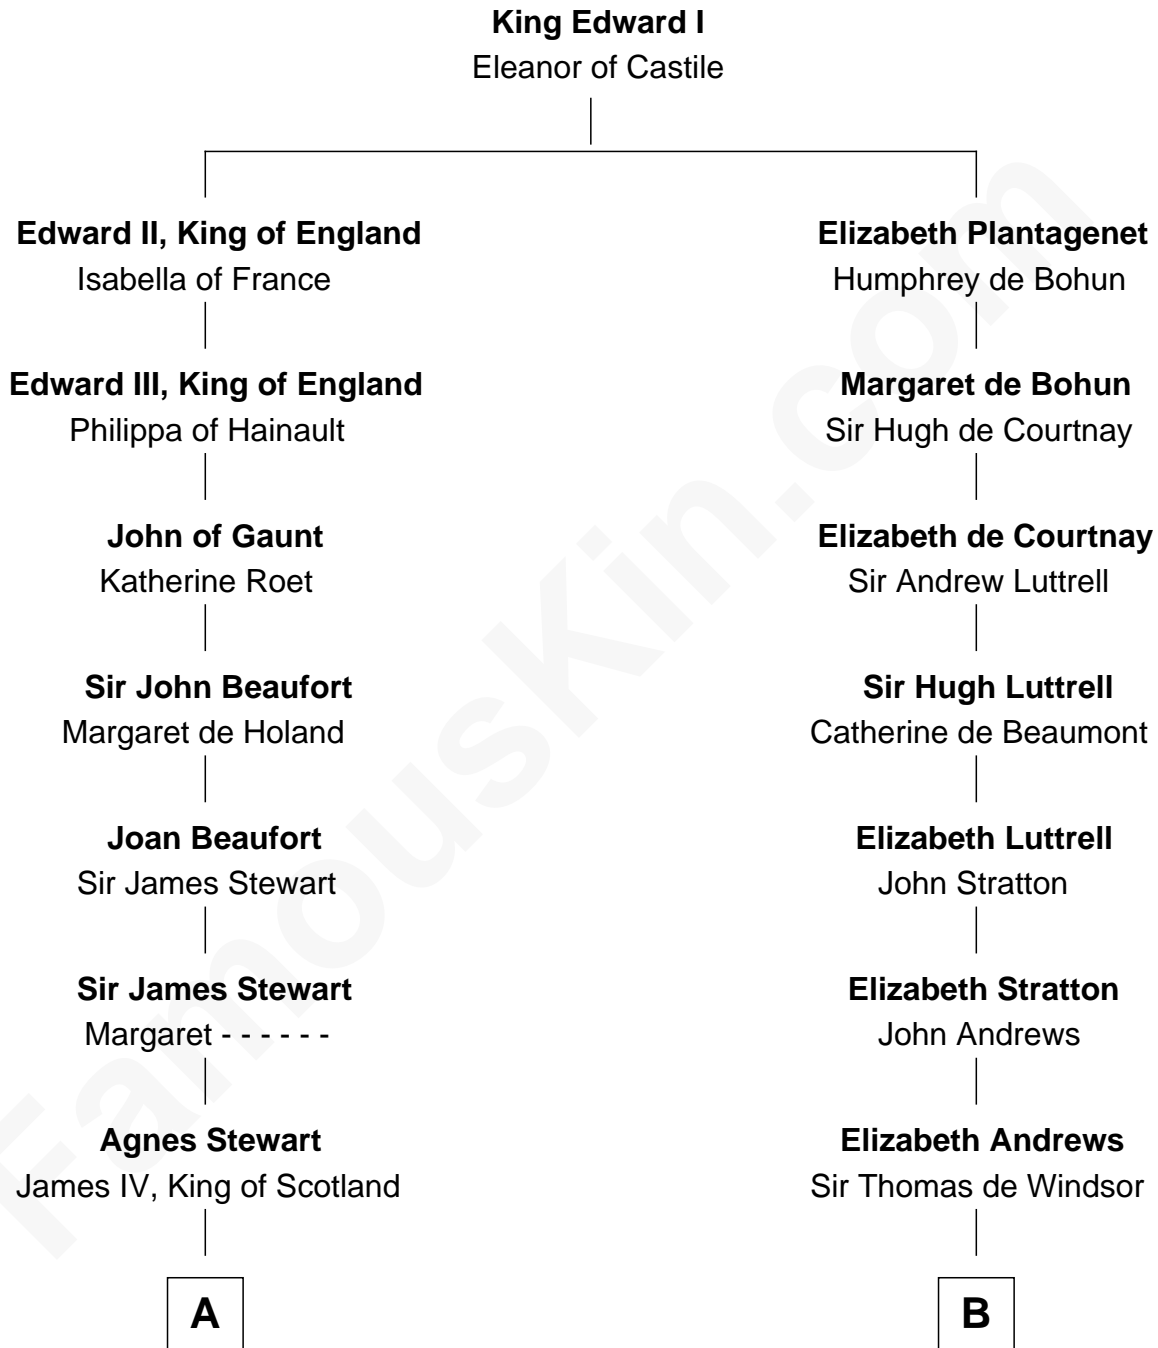

FamousKin.com Relationship Chart of

Howard Dean

79th Governor of Vermont

14th cousin 7 times removed of

Caleb Brewster

Member of the Culper Spy Ring during the American Revolution

C

—
James William Maitland

Agnes Jane O'Reilly

—
Thomas A. Maitland

Helen Abby Van Voorhis

—
James William Maitland

Sylvia Wigglesworth

—
Andrea Belden Maitland

Howard Brush Dean

—
Howard Dean

79th Governor of Vermont