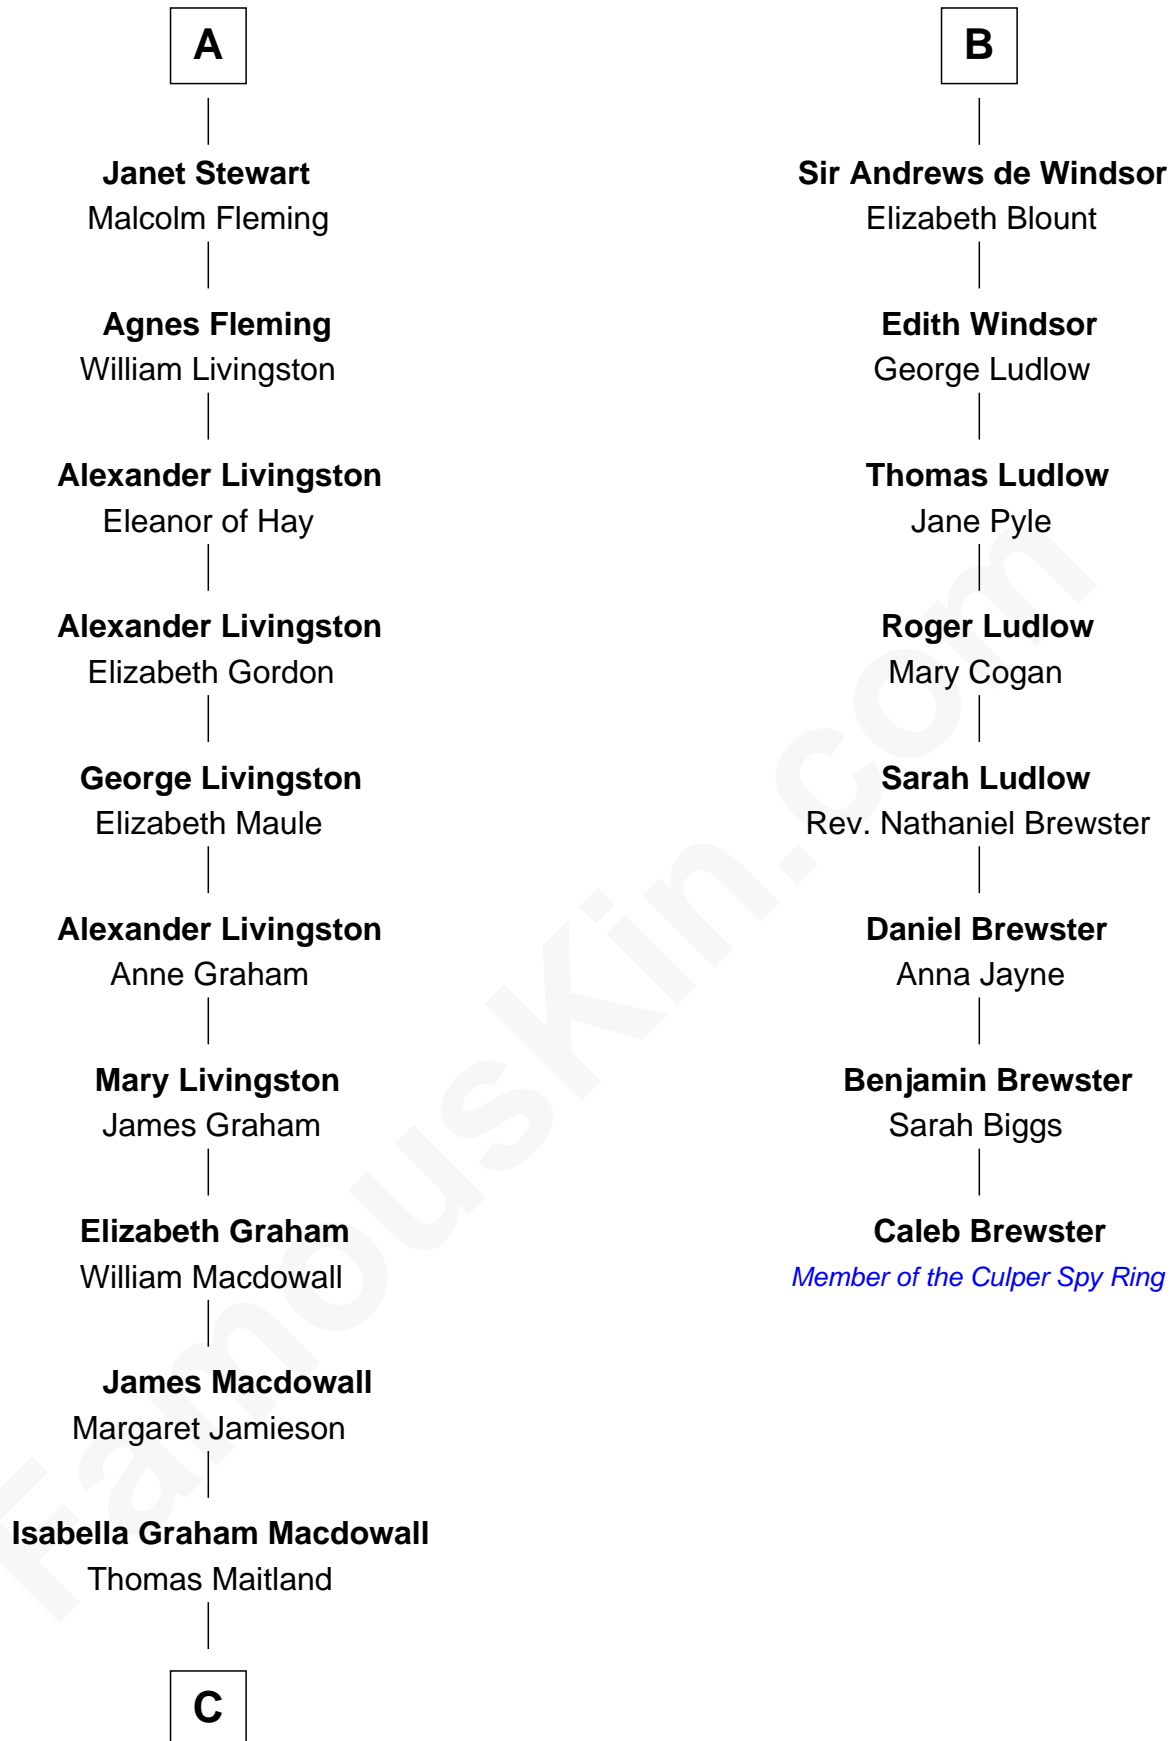

FamousKin.com Relationship Chart of

Howard Dean

79th Governor of Vermont

14th cousin 7 times removed of

Caleb Brewster

Member of the Culper Spy Ring during the American Revolution

C

—
James William Maitland

Agnes Jane O'Reilly

—
Thomas A. Maitland

Helen Abby Van Voorhis

—
James William Maitland

Sylvia Wigglesworth

—
Andrea Belden Maitland

Howard Brush Dean

—
Howard Dean

79th Governor of Vermont