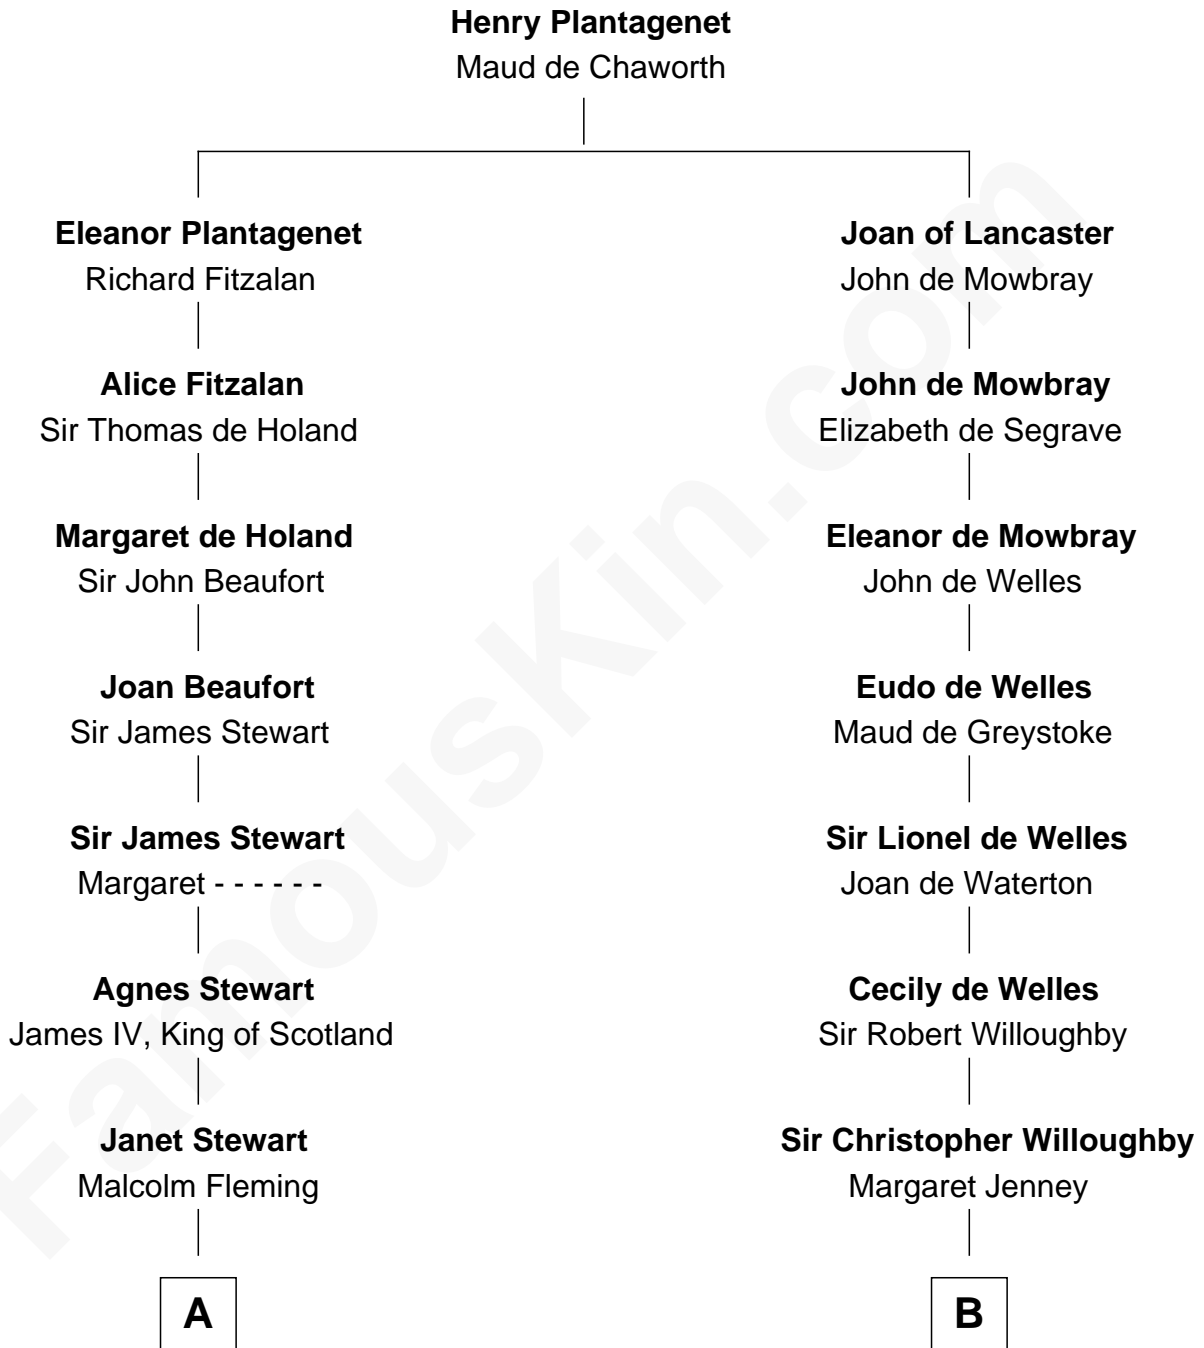

FamousKin.com

Relationship Chart of

Howard Dean

79th Governor of Vermont

20th cousin 1 time removed of

Sandra Day O'Connor

First Female U.S. Supreme Court Justice

C

Thomas A. Maitland
Helen Abby Van Voorhis

James William Maitland
Sylvia Wigglesworth

Andrea Belden Maitland
Howard Brush Dean

Howard Dean
79th Governor of Vermont

D

Lettice Carlyle Cobb
Luke Day

Hollis Day
Eliza L. Flanders