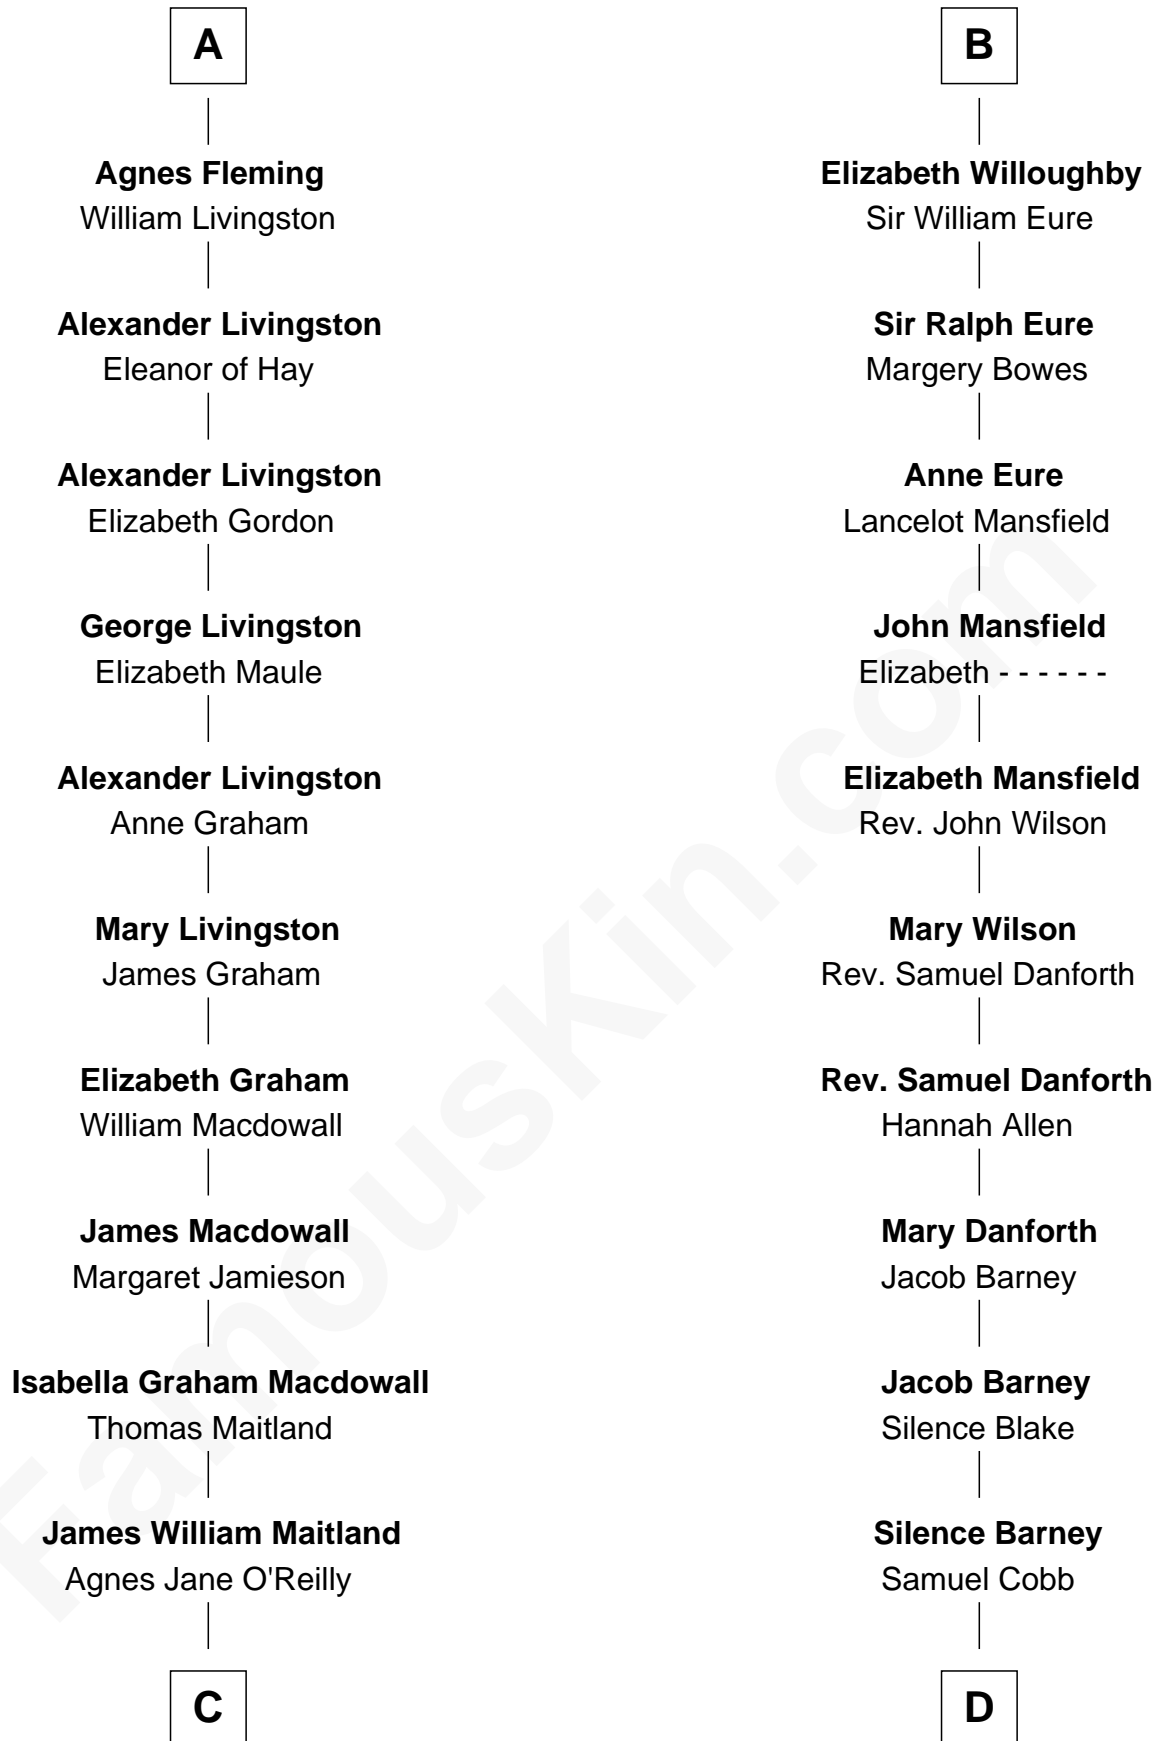

FamousKin.com

Relationship Chart of

Howard Dean

79th Governor of Vermont

20th cousin 1 time removed of

Sandra Day O'Connor

First Female U.S. Supreme Court Justice

C

Thomas A. Maitland
Helen Abby Van Voorhis

James William Maitland
Sylvia Wigglesworth

Andrea Belden Maitland
Howard Brush Dean

Howard Dean
79th Governor of Vermont

D

Lettice Carlyle Cobb
Luke Day

Hollis Day
Eliza L. Flanders