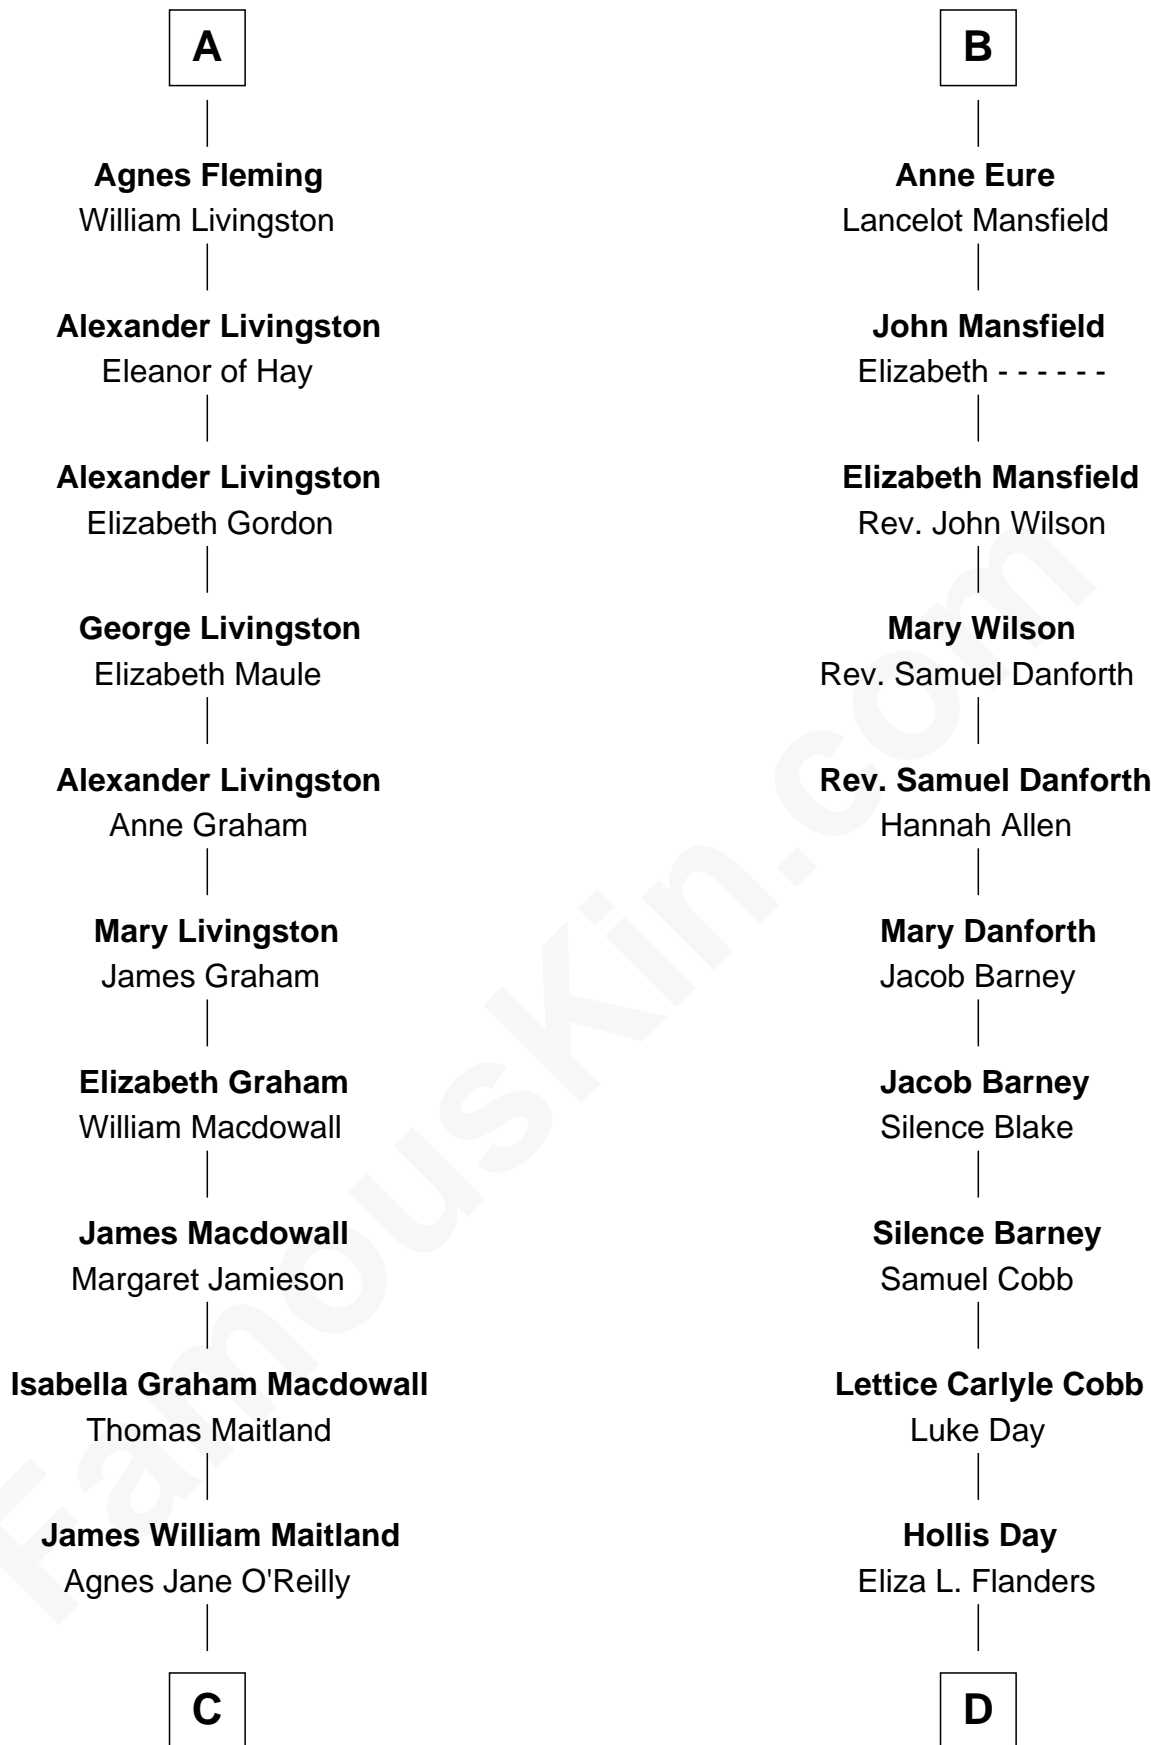

FamousKin.com

Relationship Chart of

Howard Dean

79th Governor of Vermont

19th cousin 1 time removed of

Sandra Day O'Connor

First Female U.S. Supreme Court Justice

C

Thomas A. Maitland
Helen Abby Van Voorhis

James William Maitland
Sylvia Wigglesworth

Andrea Belden Maitland
Howard Brush Dean

Howard Dean
79th Governor of Vermont

D

Henry Clay Day
Alice Edith Hilton

Henry R. Day
Ada Mae Wilkey