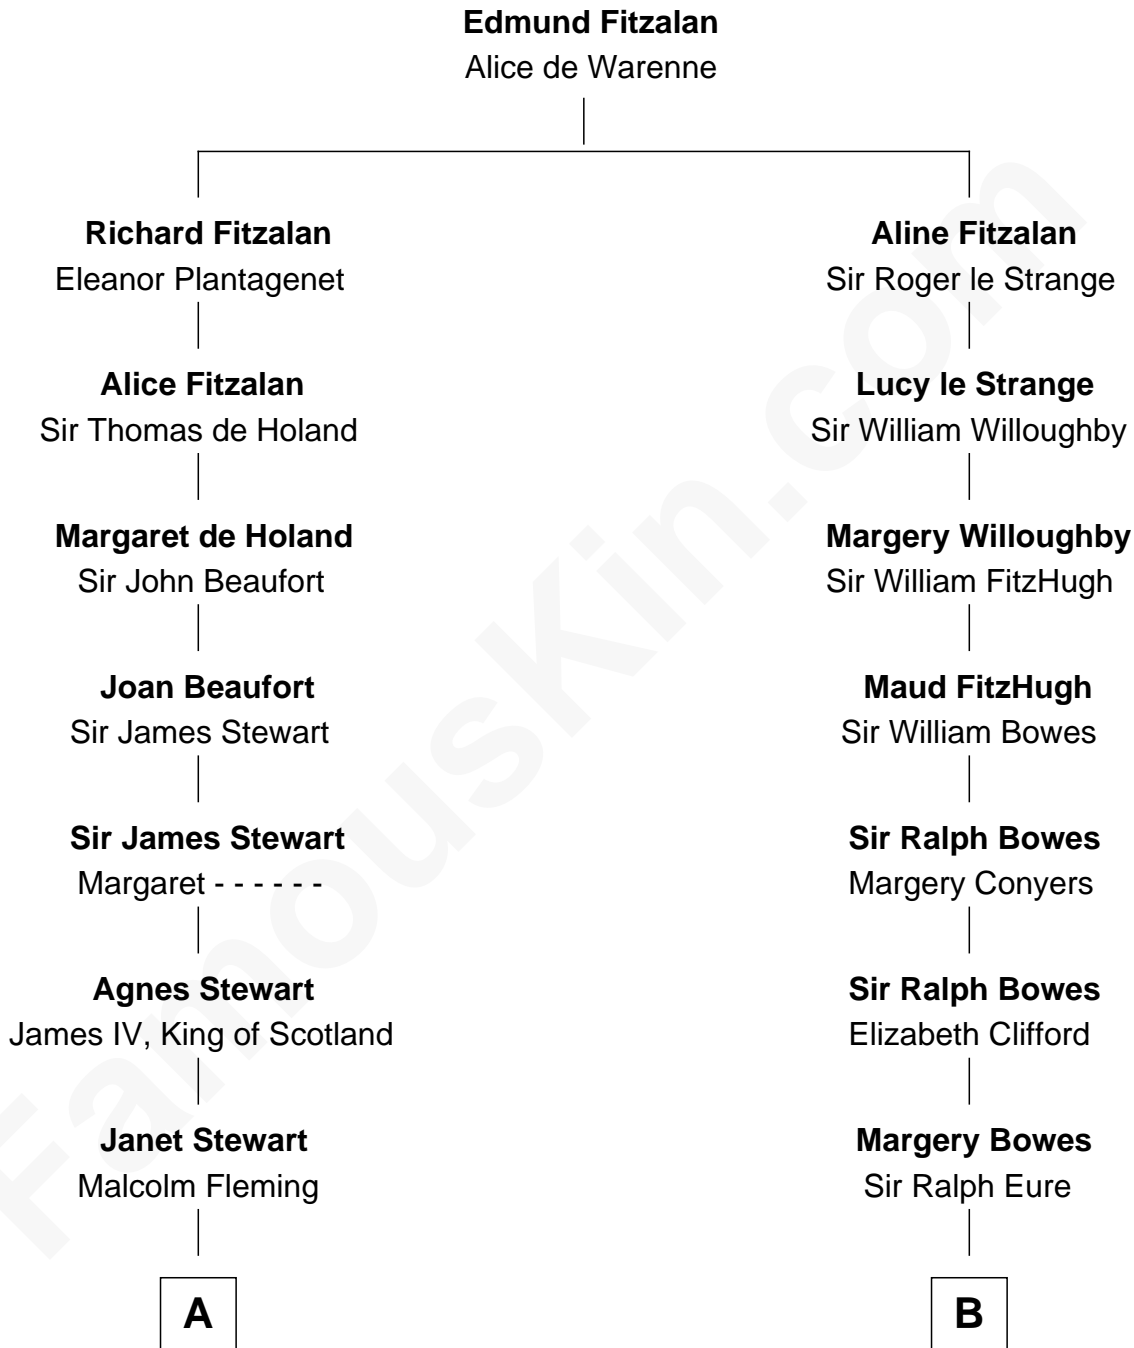

FamousKin.com

Relationship Chart of

Howard Dean

79th Governor of Vermont

19th cousin 1 time removed of

Sandra Day O'Connor

First Female U.S. Supreme Court Justice

C

Thomas A. Maitland
Helen Abby Van Voorhis

James William Maitland
Sylvia Wigglesworth

Andrea Belden Maitland
Howard Brush Dean

Howard Dean
79th Governor of Vermont

D

Henry Clay Day
Alice Edith Hilton

Henry R. Day
Ada Mae Wilkey

Sandra Day O'Connor
U.S. Supreme Court Justice