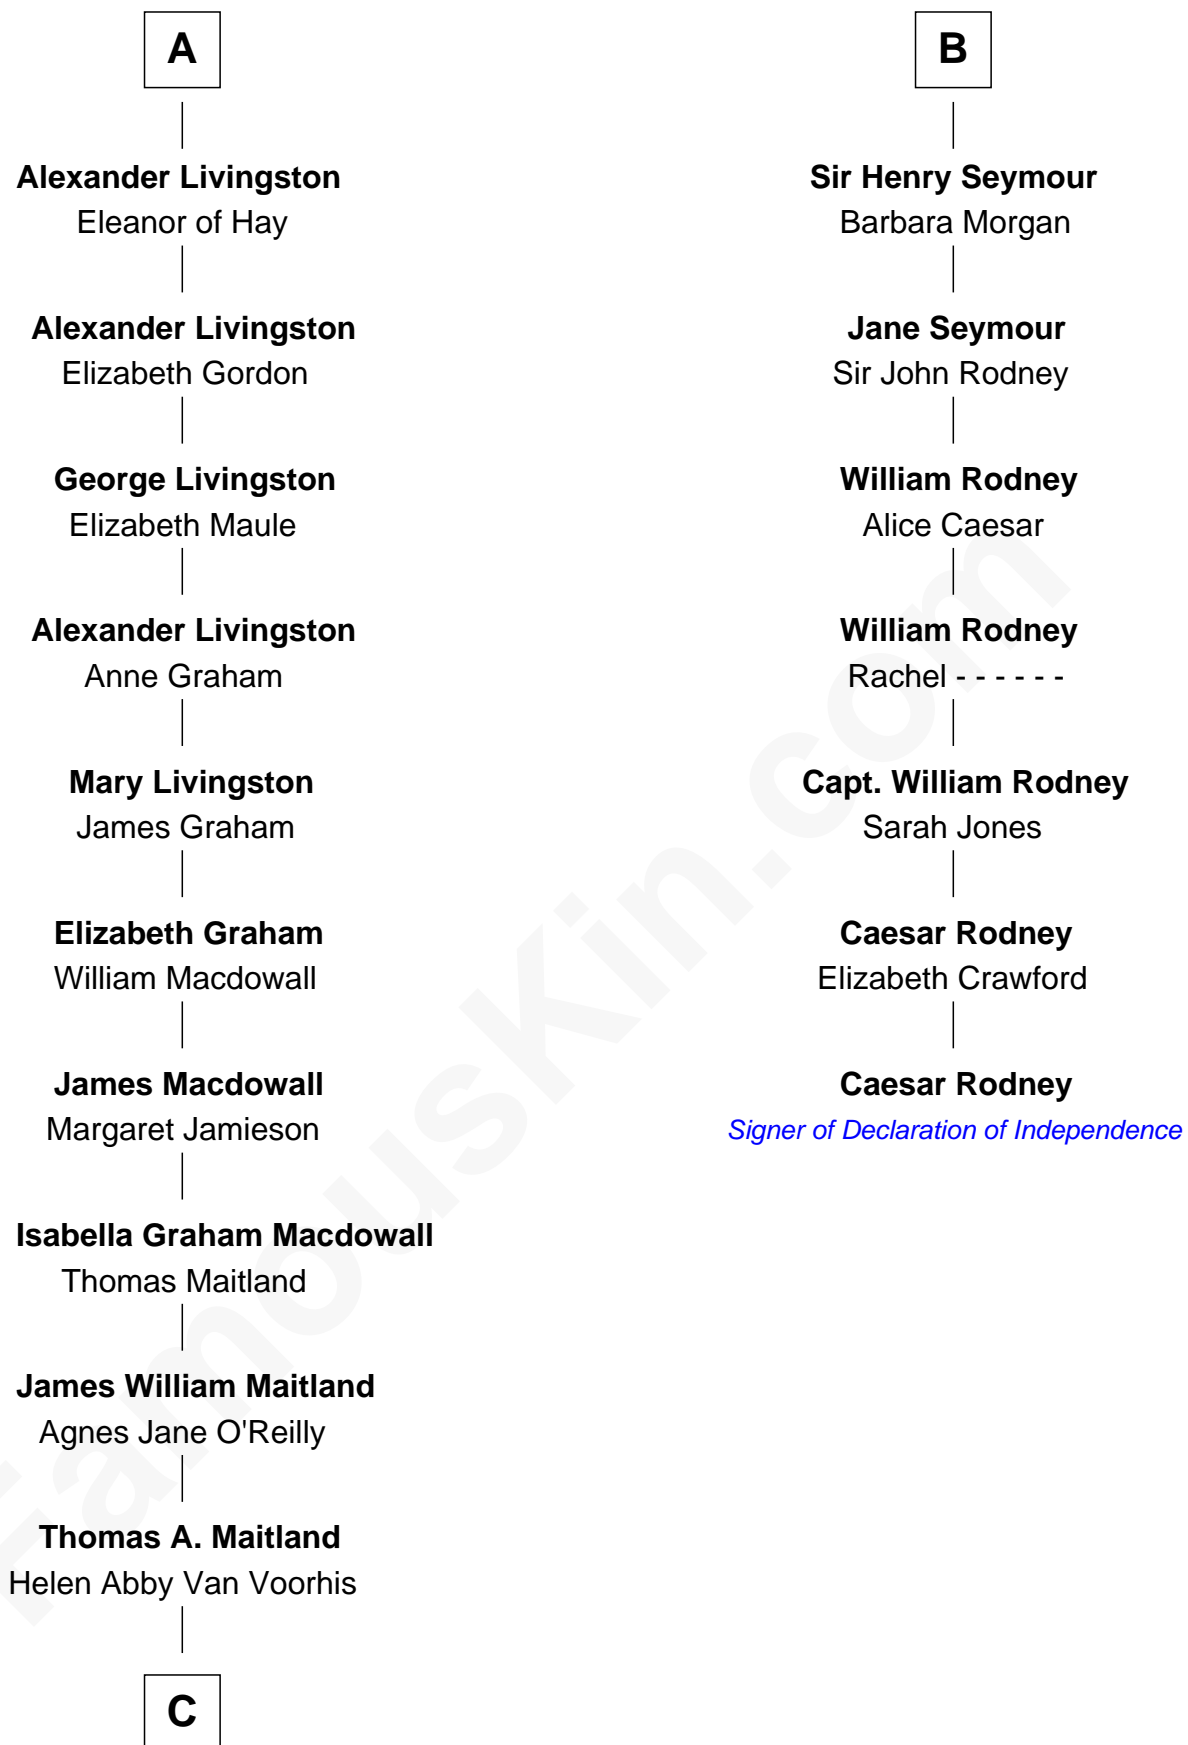

## Relationship Chart of

### Howard Dean

79th Governor of Vermont

13th cousin 6 times removed of

### Caesar Rodney

Signer of the Declaration of Independence

**Edward III, King of England**

Philippa of Hainault

**C**

—  
**James William Maitland**

Sylvia Wigglesworth

—  
**Andrea Belden Maitland**

Howard Brush Dean

—  
**Howard Dean**

*79th Governor of Vermont*

FamousKin.com