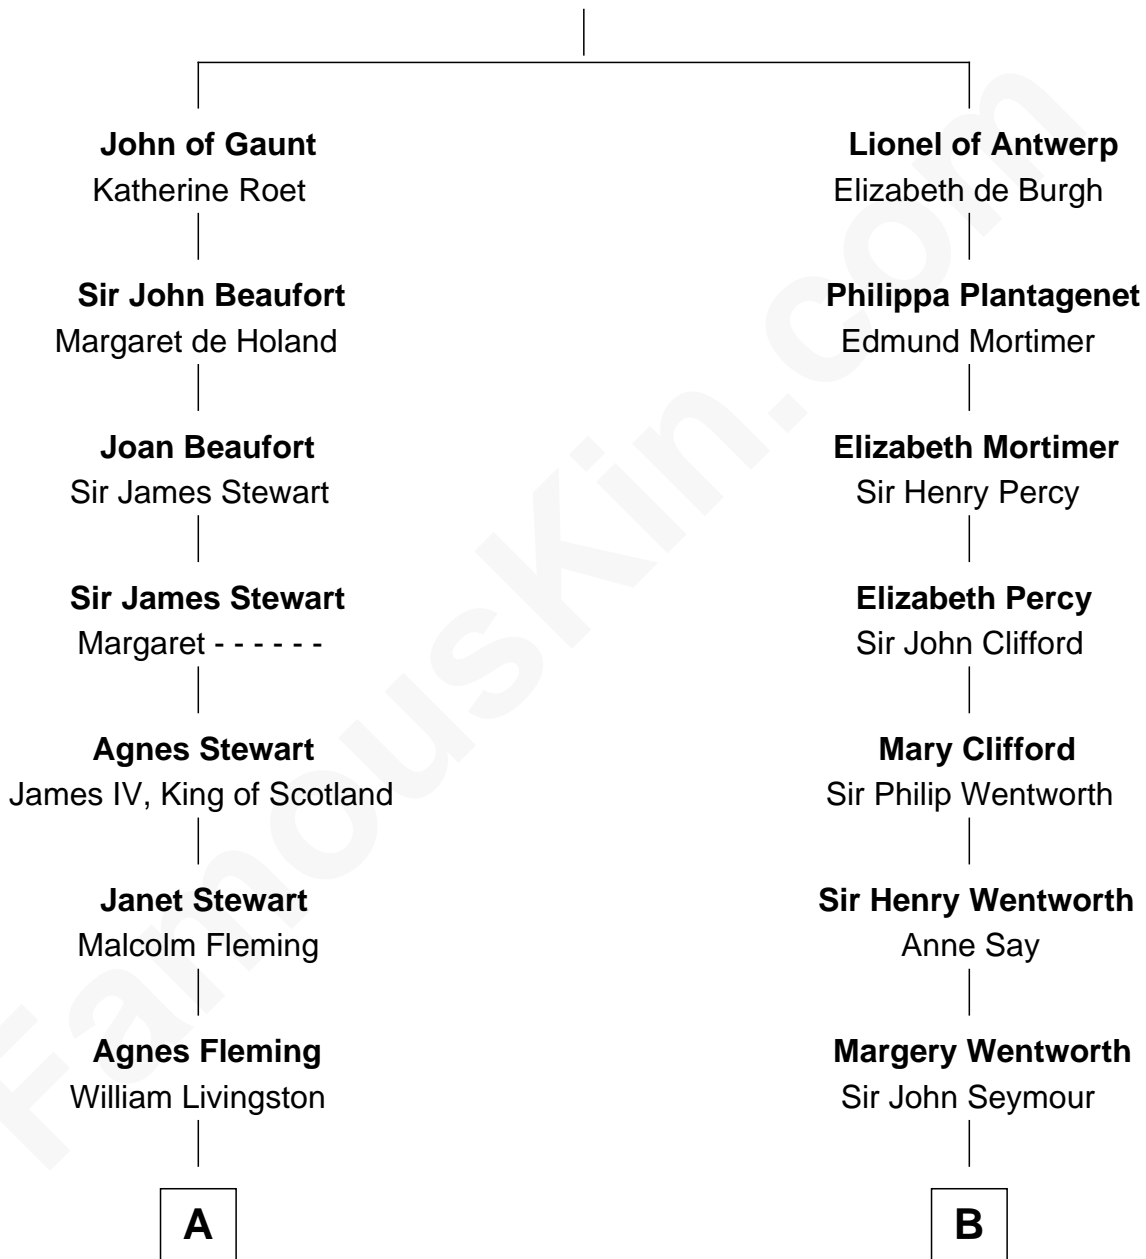

## Relationship Chart of

### Howard Dean

79th Governor of Vermont

13th cousin 6 times removed of

### Caesar Rodney

Signer of the Declaration of Independence

**Edward III, King of England**

Philippa of Hainault

**C**

—  
**James William Maitland**

Sylvia Wigglesworth

—  
**Andrea Belden Maitland**

Howard Brush Dean

—  
**Howard Dean**

*79th Governor of Vermont*

FamousKin.com