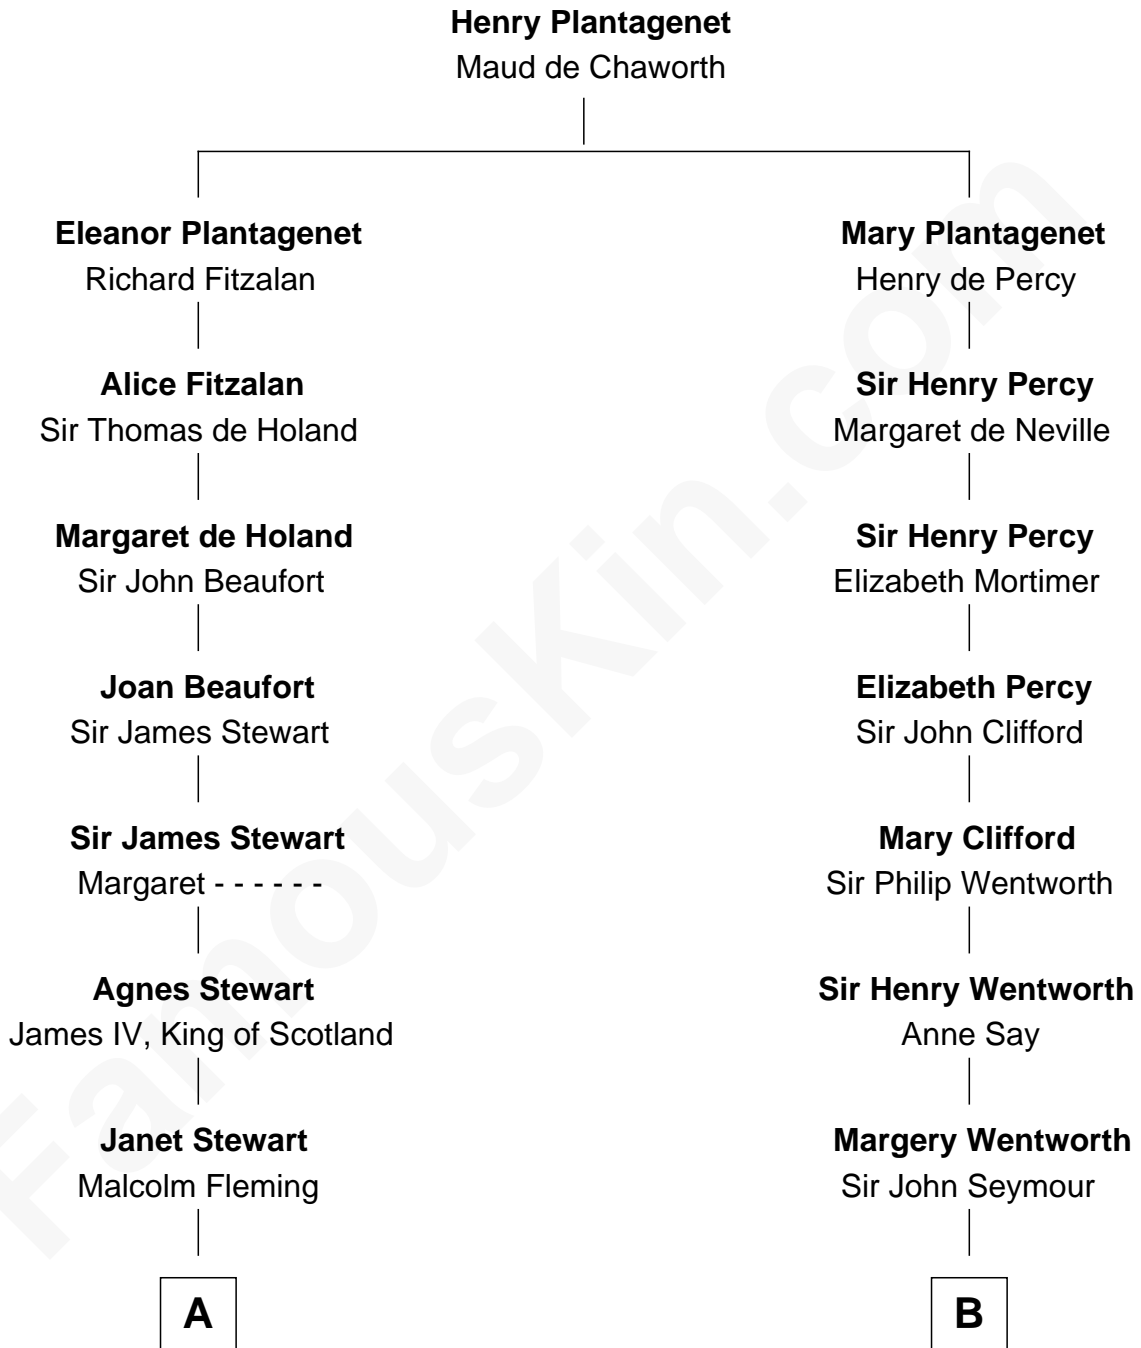

FamousKin.com

Relationship Chart of

Howard Dean

79th Governor of Vermont

13th cousin 7 times removed of

Caesar Rodney

Signer of the Declaration of Independence