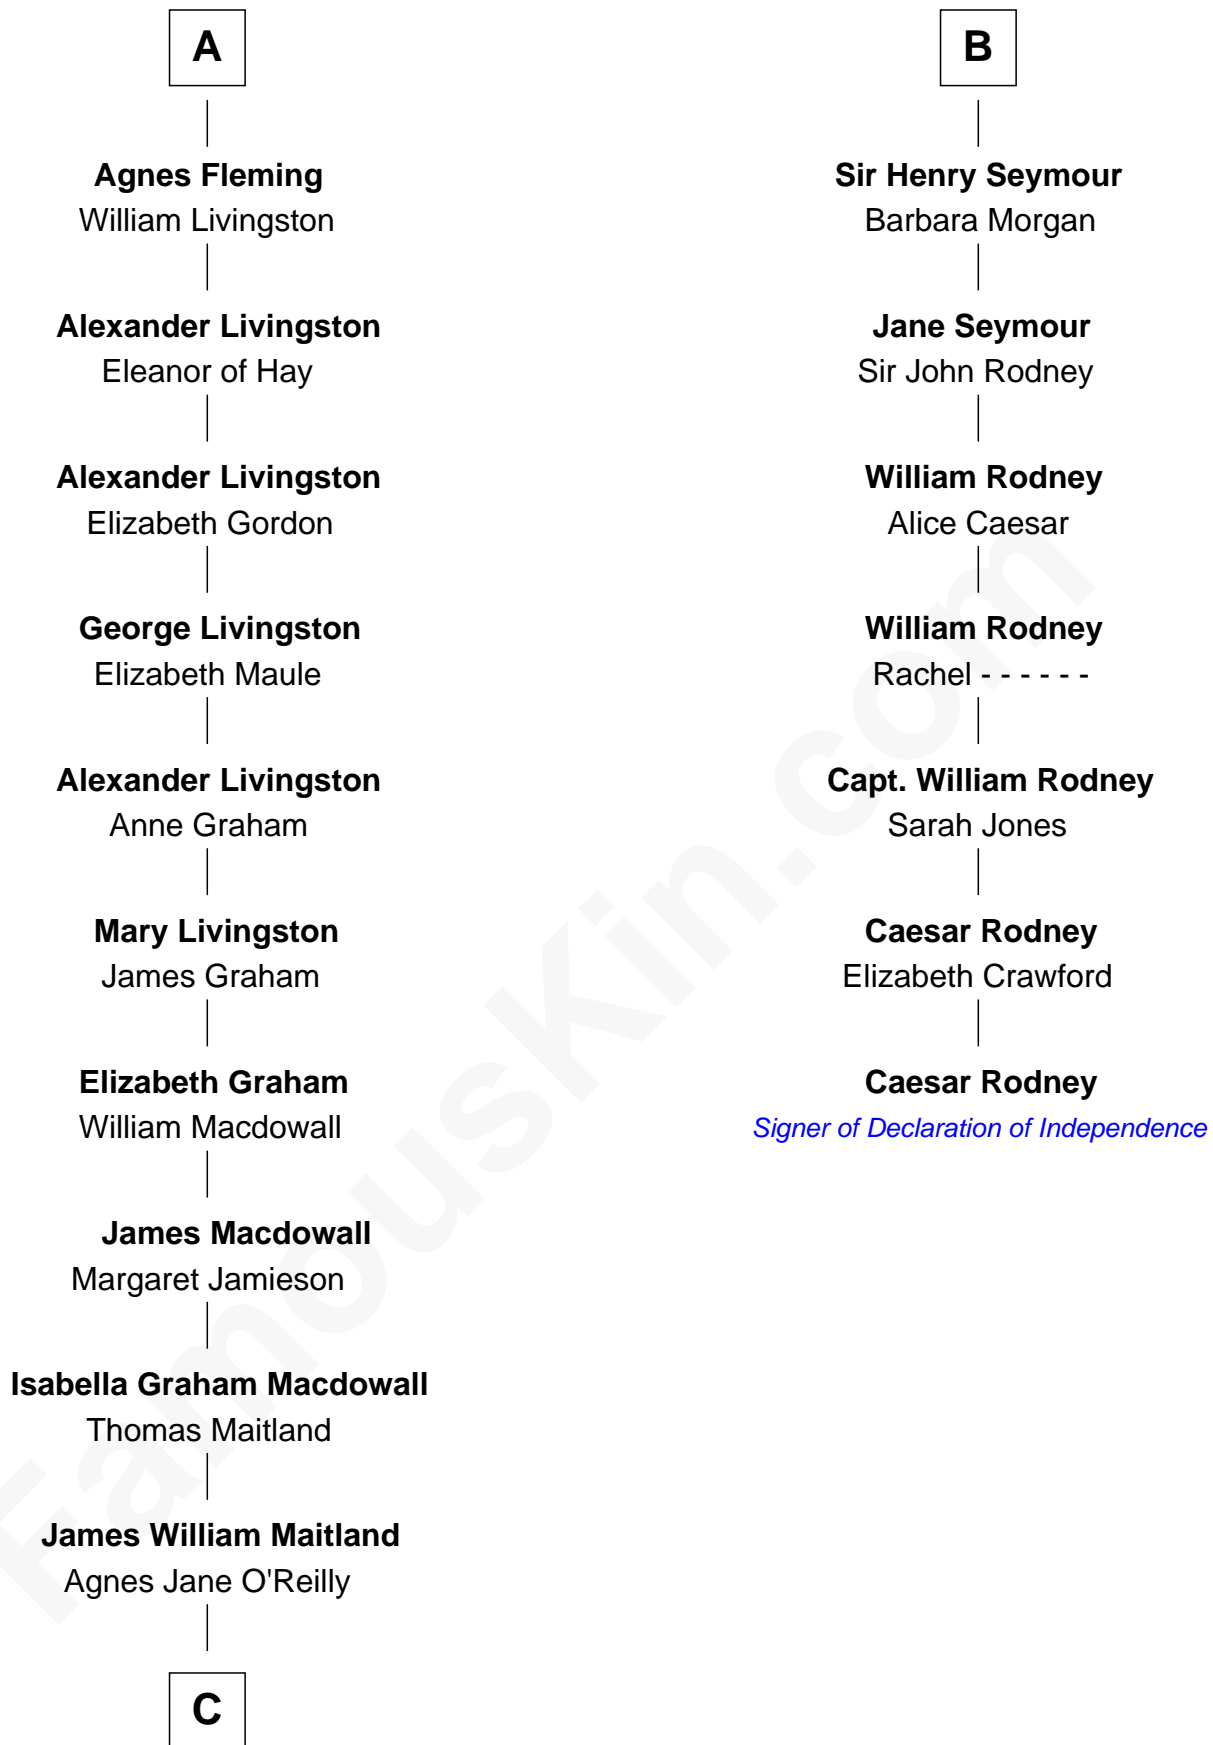

## Relationship Chart of

### Howard Dean

79th Governor of Vermont

13th cousin 7 times removed of

### Caesar Rodney

Signer of the Declaration of Independence

**C**

—  
**Thomas A. Maitland**  
Helen Abby Van Voorhis

—  
**James William Maitland**  
Sylvia Wigglesworth

—  
**Andrea Belden Maitland**  
Howard Brush Dean