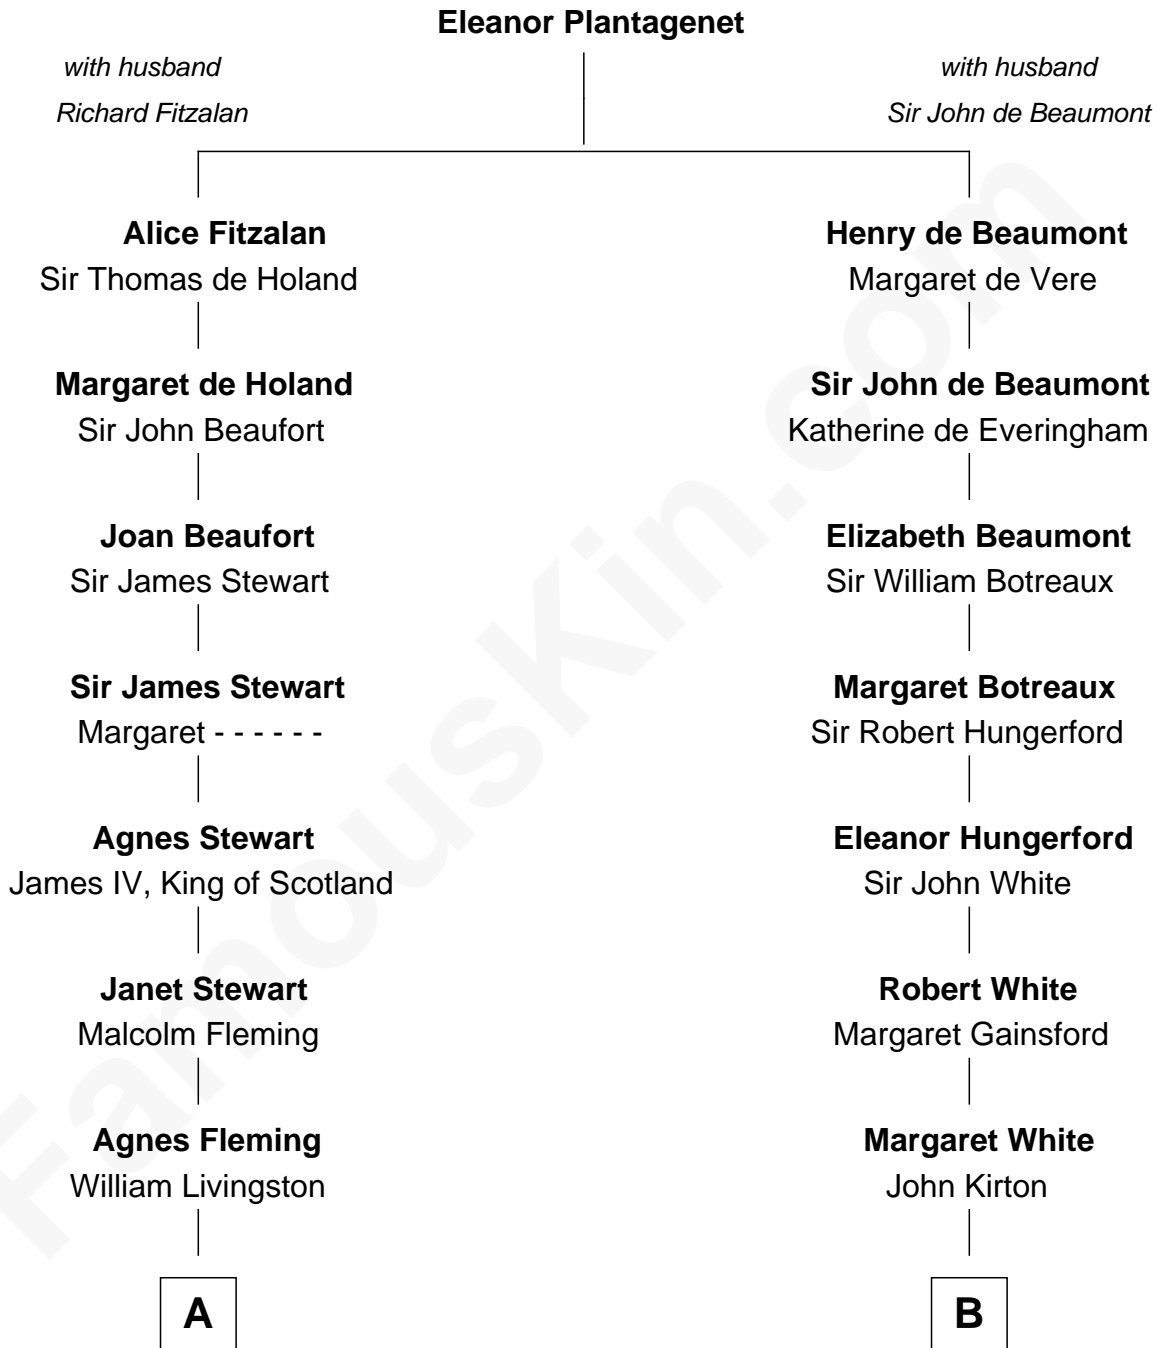

FamousKin.com

Relationship Chart of

Howard Dean

79th Governor of Vermont

17th cousin 2 times removed of

Sir Charles Tupper

6th Prime Minister of Canada

C

—
James William Maitland

Sylvia Wigglesworth

—
Andrea Belden Maitland

Howard Brush Dean

—
Howard Dean

79th Governor of Vermont

FamousKin.com