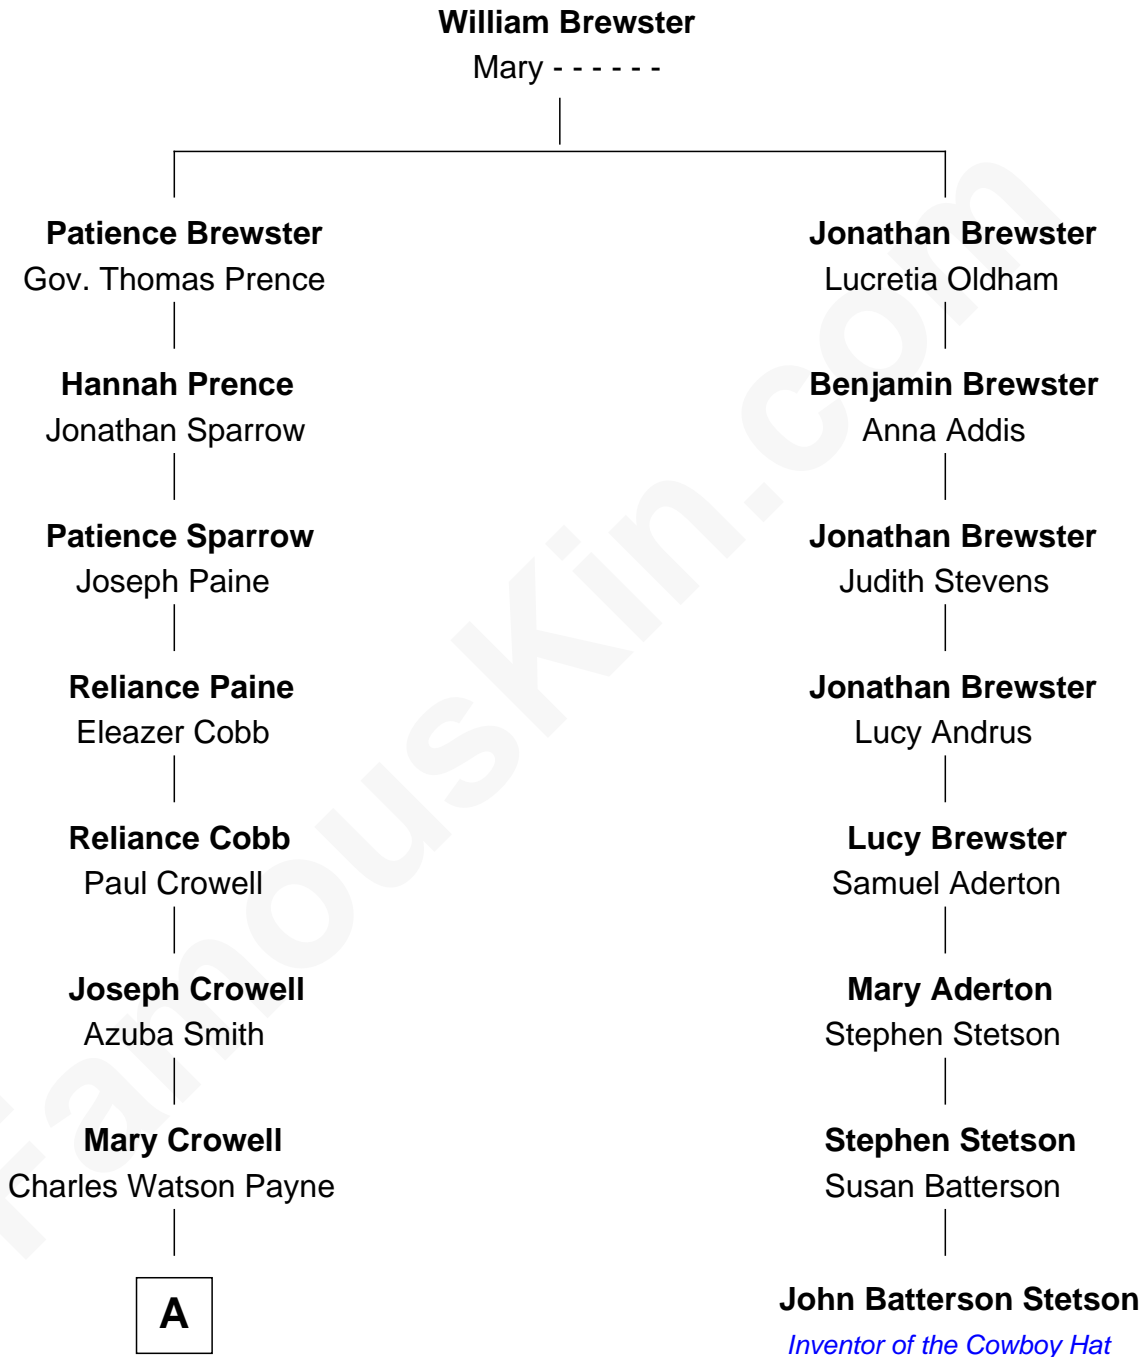

FamousKin.com

Relationship Chart of

Howard Dean

79th Governor of Vermont

7th cousin 5 times removed of

John Batterson Stetson

Inventor of the Cowboy Hat

A

—
Charles Watson Payne
Maria Christiana Hildreth

—
Maria L'Hommedieu Payne
Joseph Fahys

—
Lena Marianne Fahys
Henry Francis Cook

—
Maria Fahys Cook
Howard Brush Dean

—
Howard Brush Dean
Andrea Belden Maitland

—
Howard Dean
79th Governor of Vermont