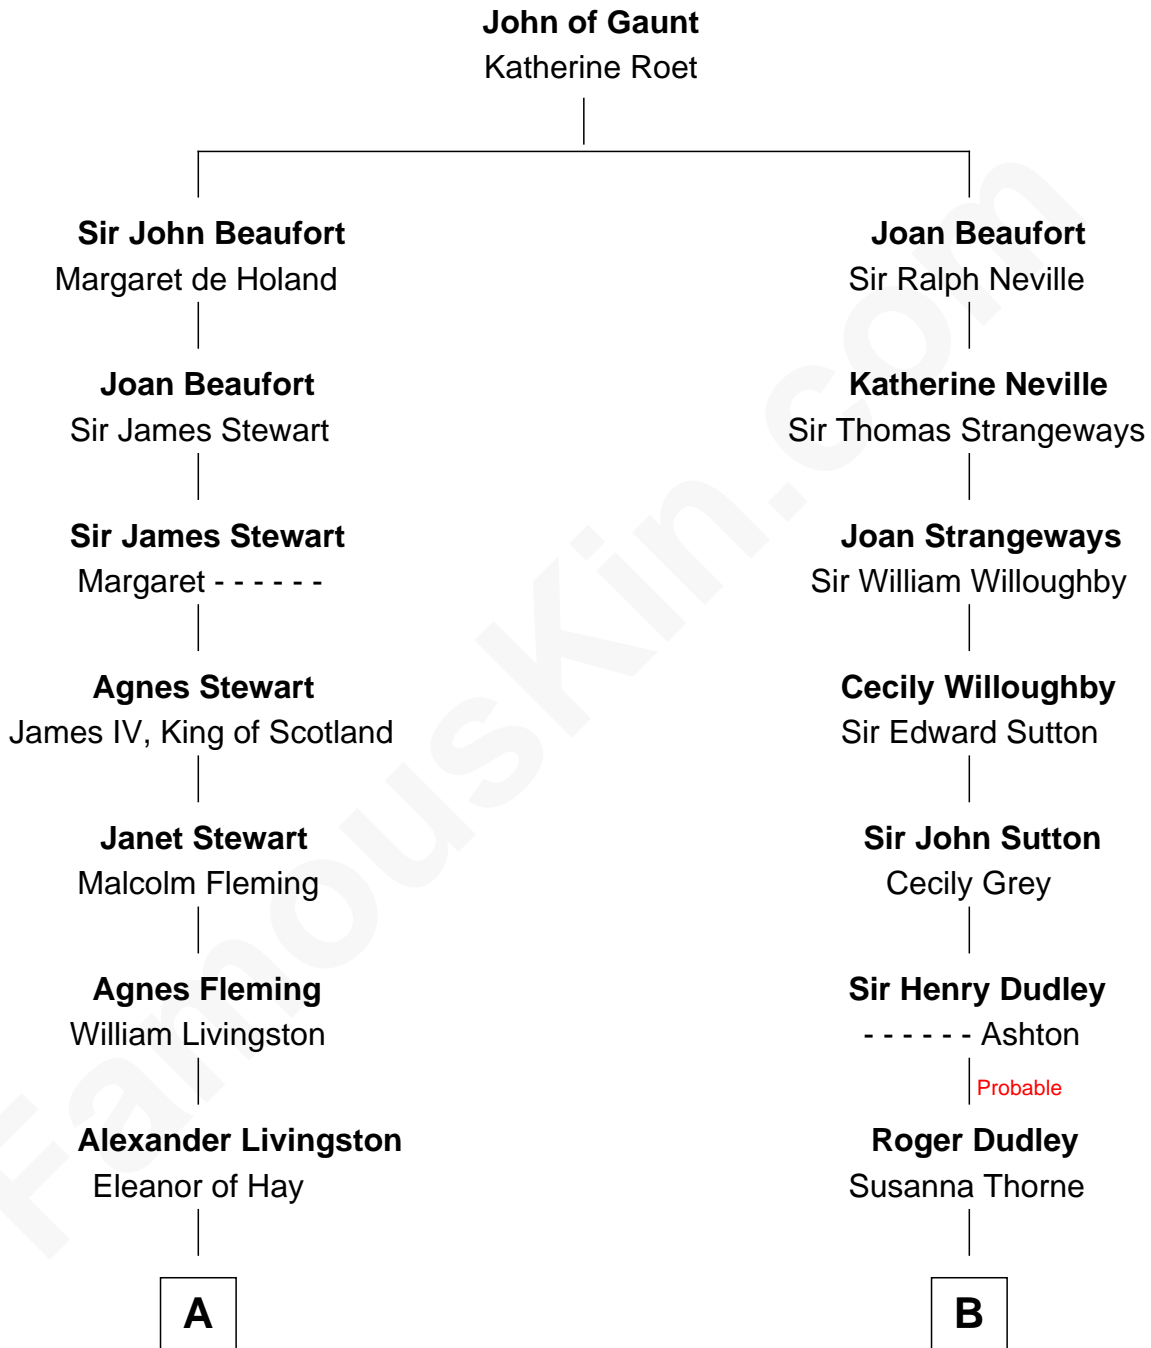

FamousKin.com

Relationship Chart of

Howard Dean

79th Governor of Vermont

15th cousin 3 times removed of

Colonel Robert Gould Shaw

U.S. Civil War leader of film "Glory" fame

C

Andrea Belden Maitland

Howard Brush Dean

Howard Dean

79th Governor of Vermont

FamousKin.com