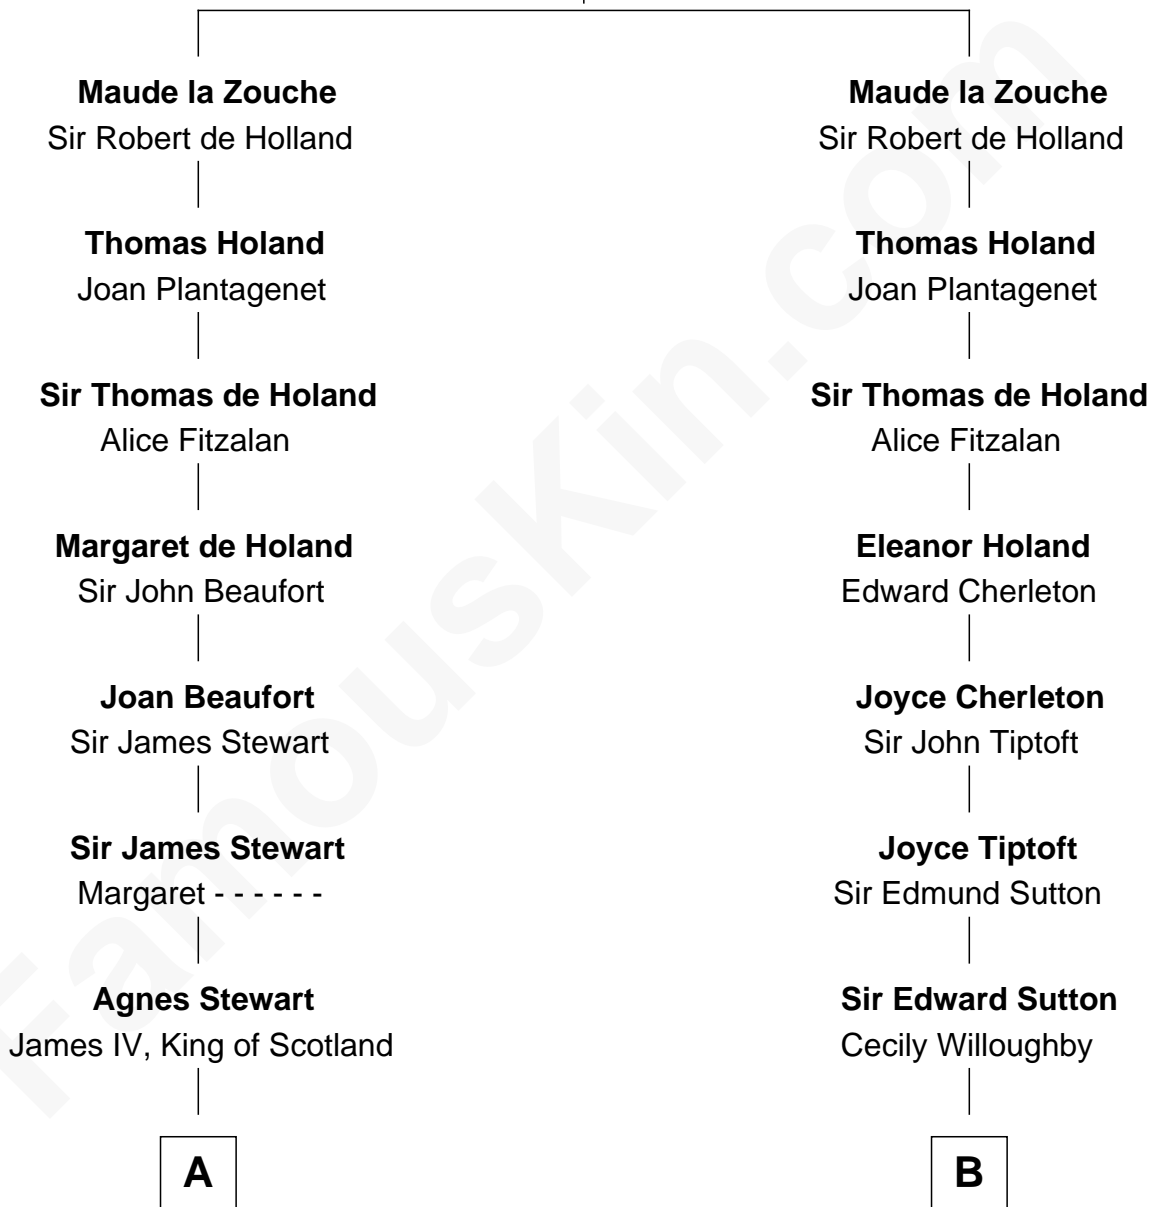

## Relationship Chart of

### Howard Dean

79th Governor of Vermont

18th cousin 3 times removed of

### Colonel Robert Gould Shaw

U.S. Civil War leader of film "Glory" fame

**Sir Alan la Zouche**  
Eleanor de Segrave

**C**

**James William Maitland**

Agnes Jane O'Reilly

**Thomas A. Maitland**

Helen Abby Van Voorhis