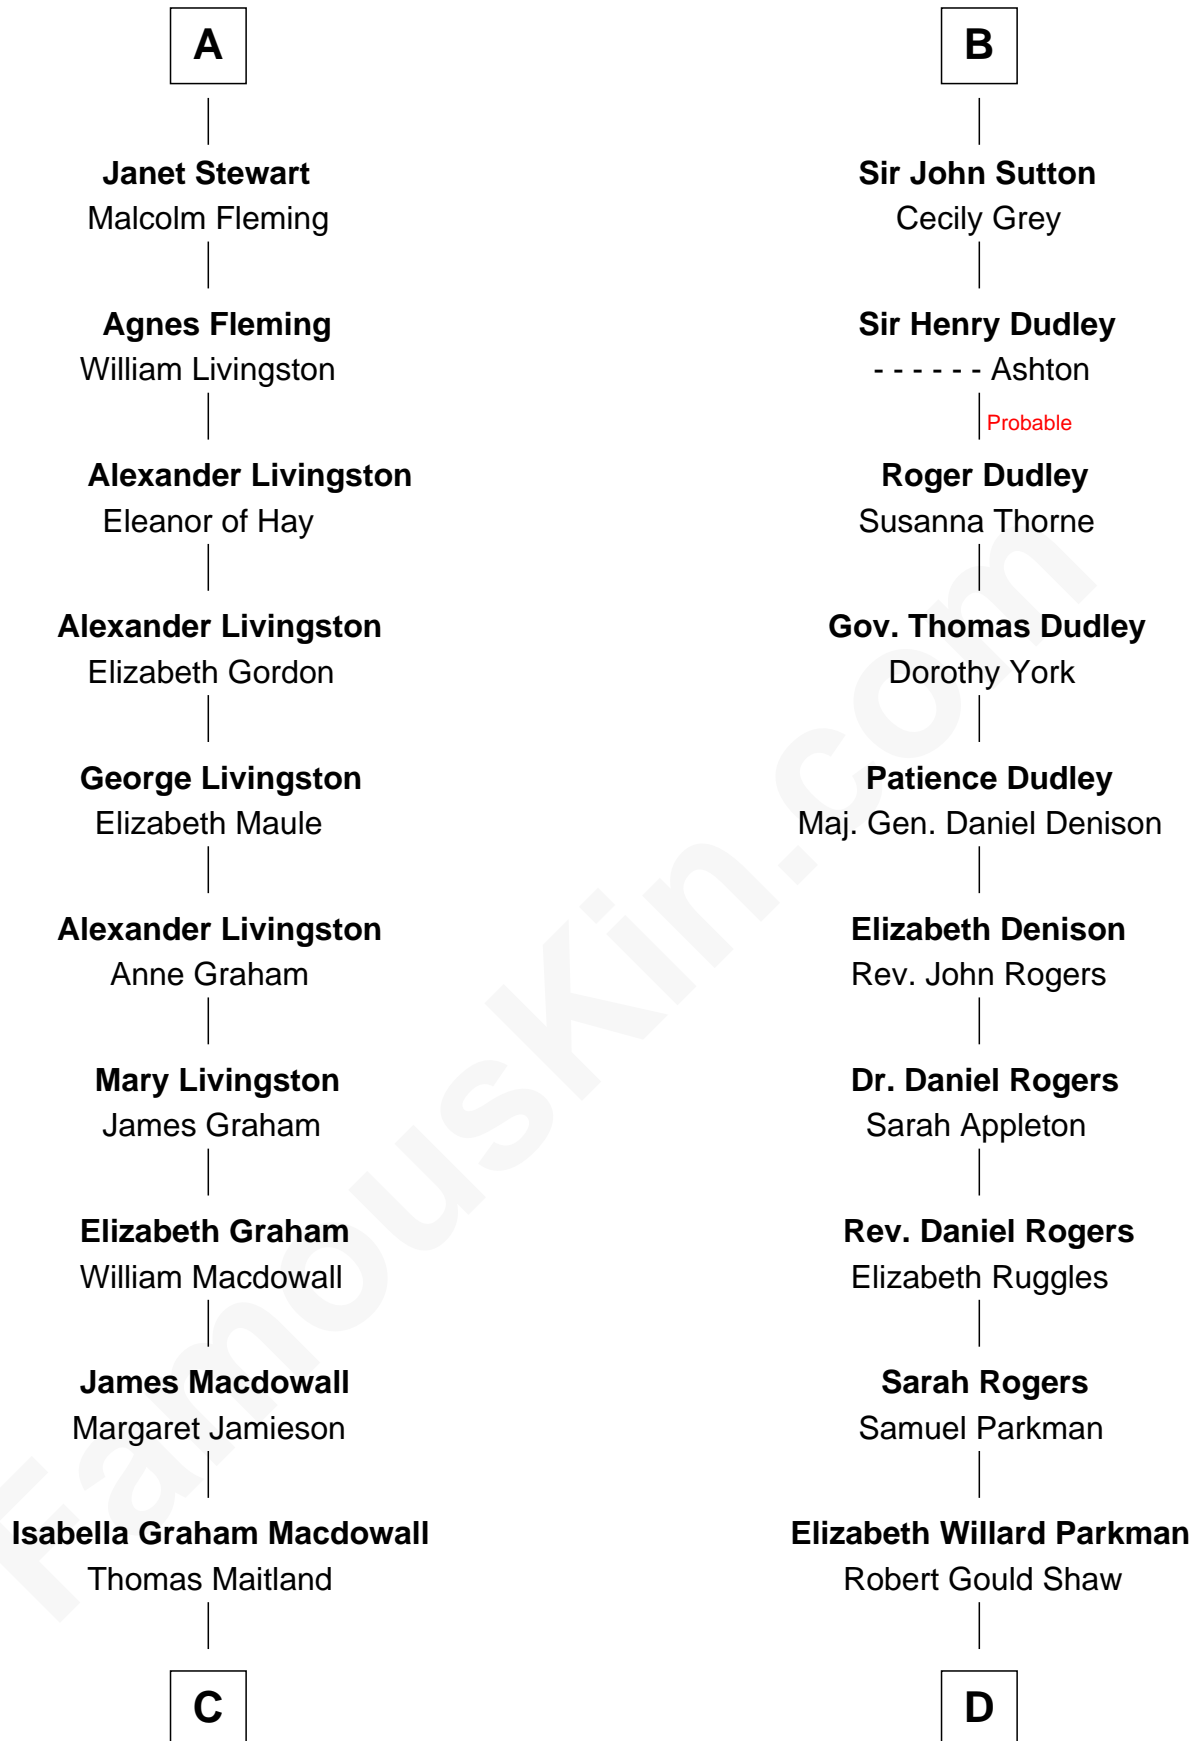

## Relationship Chart of

### Howard Dean

79th Governor of Vermont

18th cousin 3 times removed of

### Colonel Robert Gould Shaw

U.S. Civil War leader of film "Glory" fame

**Sir Alan la Zouche**  
Eleanor de Segrave

**C**

**James William Maitland**

Agnes Jane O'Reilly

**Thomas A. Maitland**

Helen Abby Van Voorhis