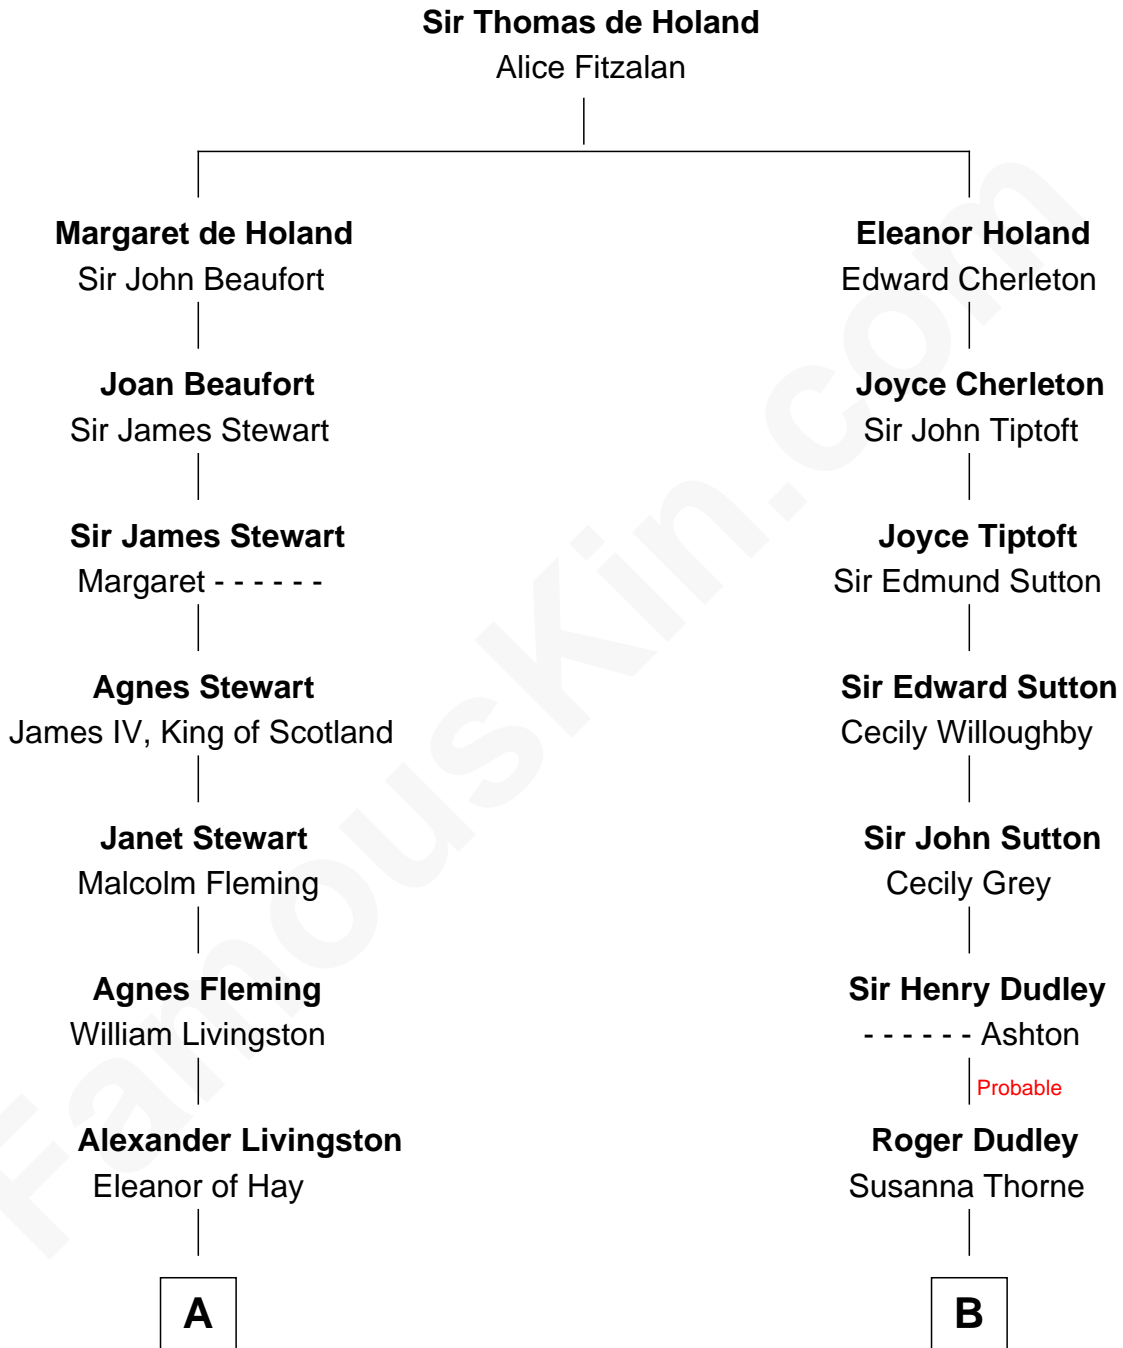

FamousKin.com

Relationship Chart of

Howard Dean

79th Governor of Vermont

15th cousin 3 times removed of

Colonel Robert Gould Shaw

U.S. Civil War leader of film "Glory" fame

C

—
Andrea Belden Maitland

Howard Brush Dean

—
Howard Dean

79th Governor of Vermont

FamousKin.com