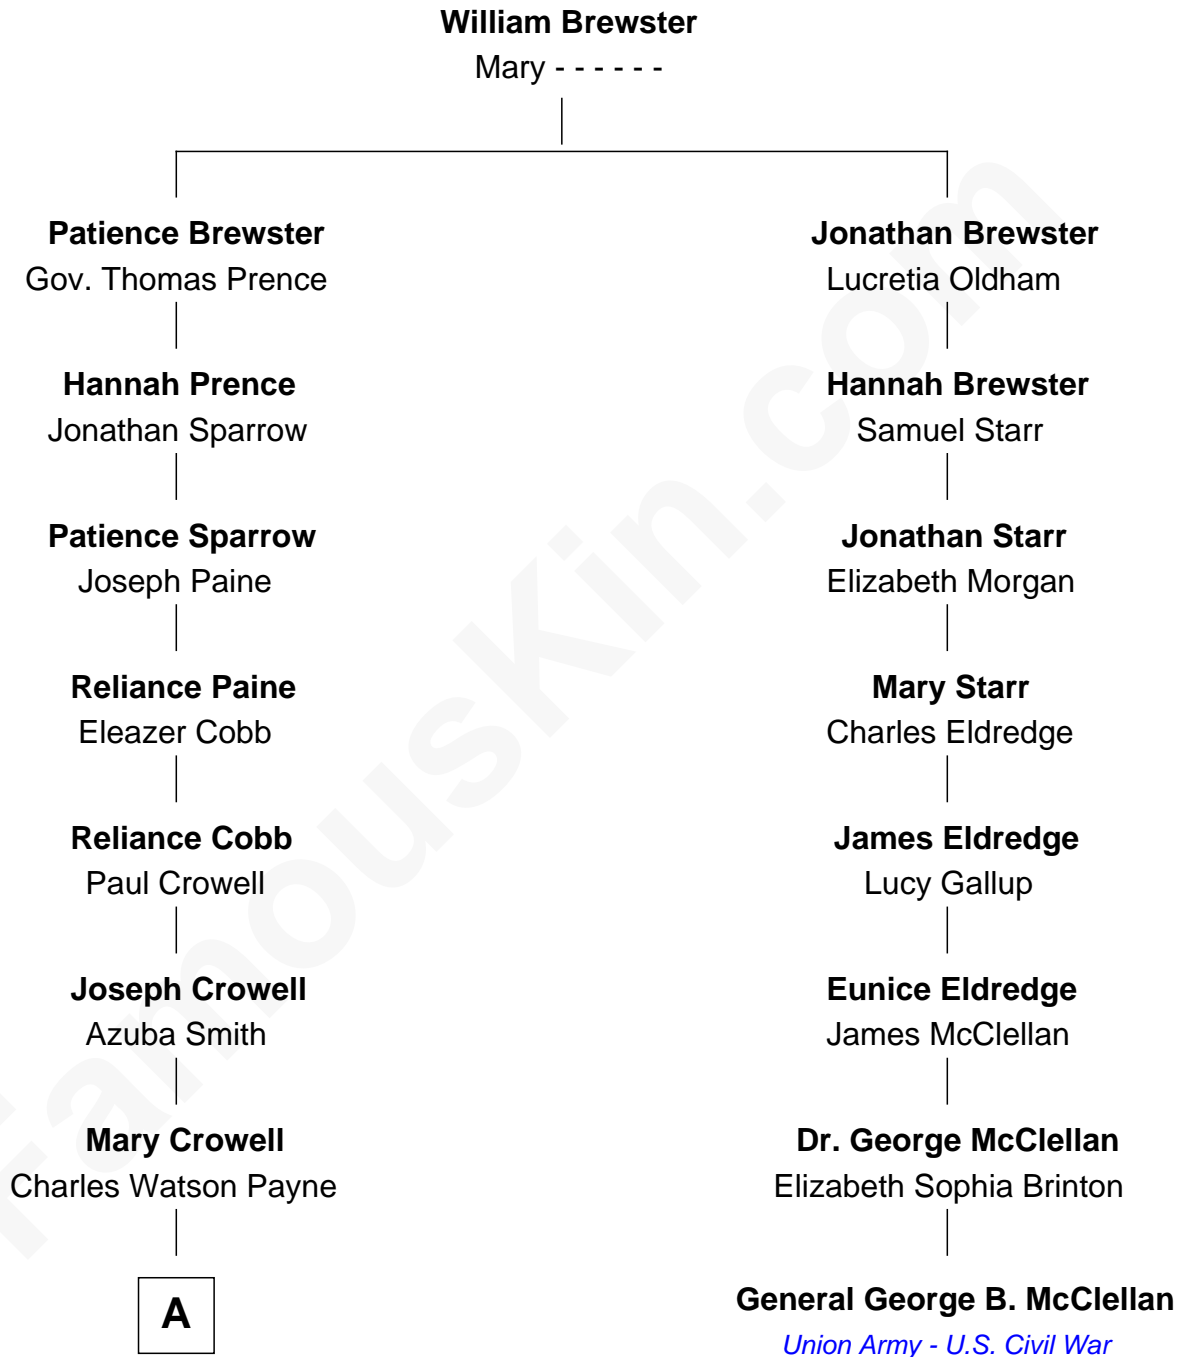

FamousKin.com

Relationship Chart of

Howard Dean

79th Governor of Vermont

7th cousin 5 times removed of

General George B. McClellan

Union Army - U.S. Civil War

A

—
Charles Watson Payne
Maria Christiana Hildreth

—
Maria L'Hommedieu Payne
Joseph Fahys

—
Lena Marianne Fahys
Henry Francis Cook

—
Maria Fahys Cook
Howard Brush Dean

—
Howard Brush Dean
Andrea Belden Maitland