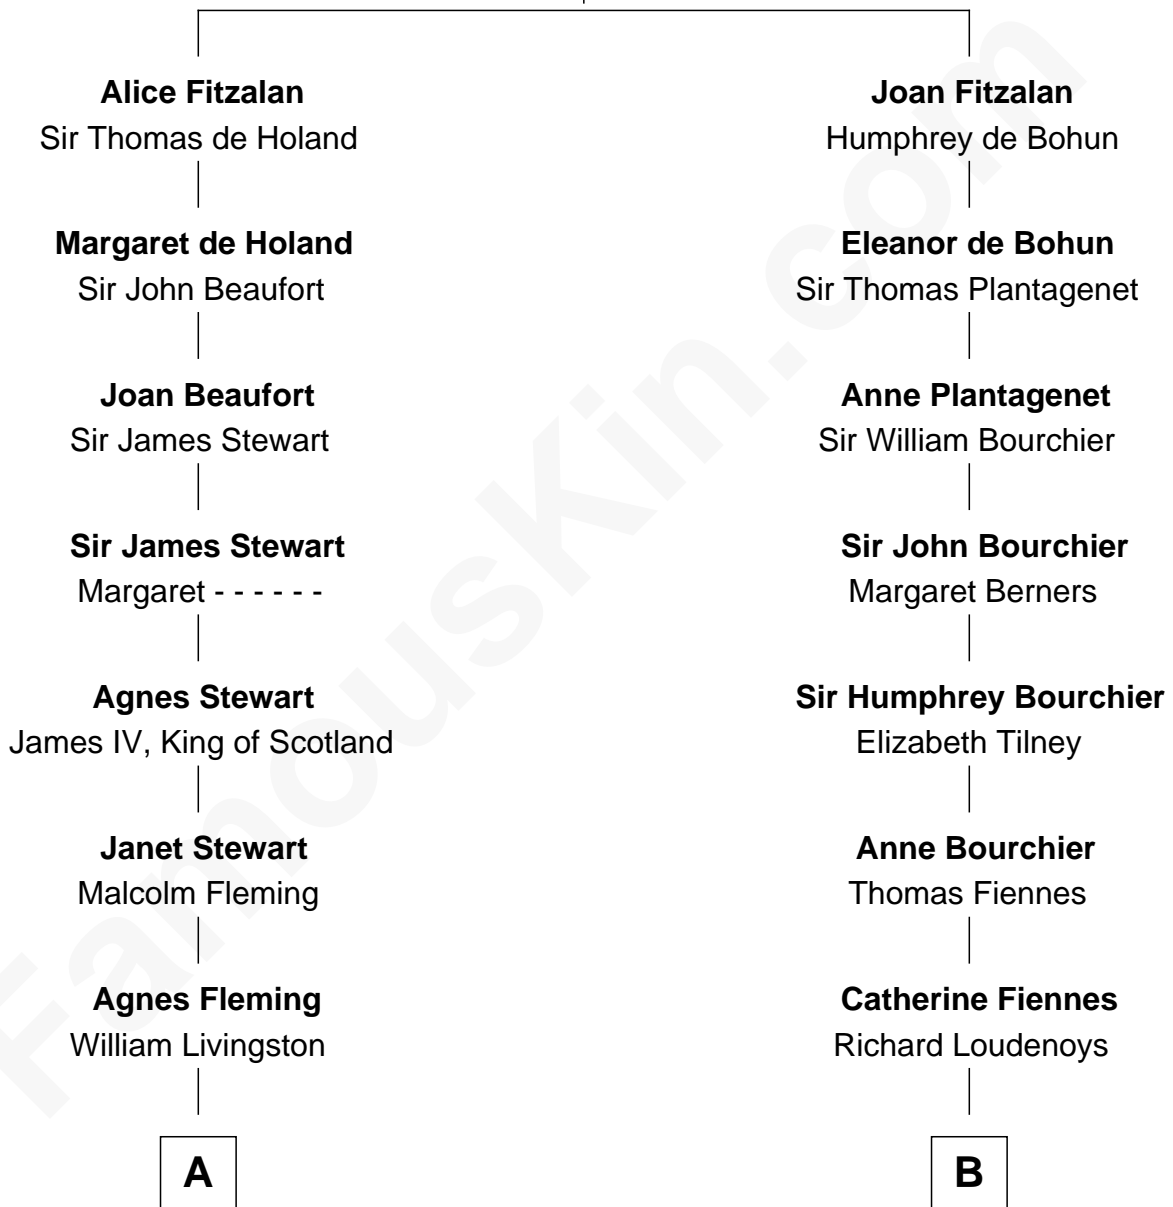

FamousKin.com Relationship Chart of

Howard Dean

79th Governor of Vermont

19th cousin 2 times removed of

Anne Baxter

Movie Actress

Richard Fitzalan
Eleanor Plantagenet

C

James William Maitland

Sylvia Wigglesworth

Andrea Belden Maitland

Howard Brush Dean

Howard Dean

79th Governor of Vermont

D

Rev. David Wright

Abigail Goddard

William Carey Wright

Anna Lloyd Jones

Frank Lloyd Wright

Catherine L. Tobin

Catherine Dorothy Wright

Kenneth Stuart Baxter

Anne Baxter