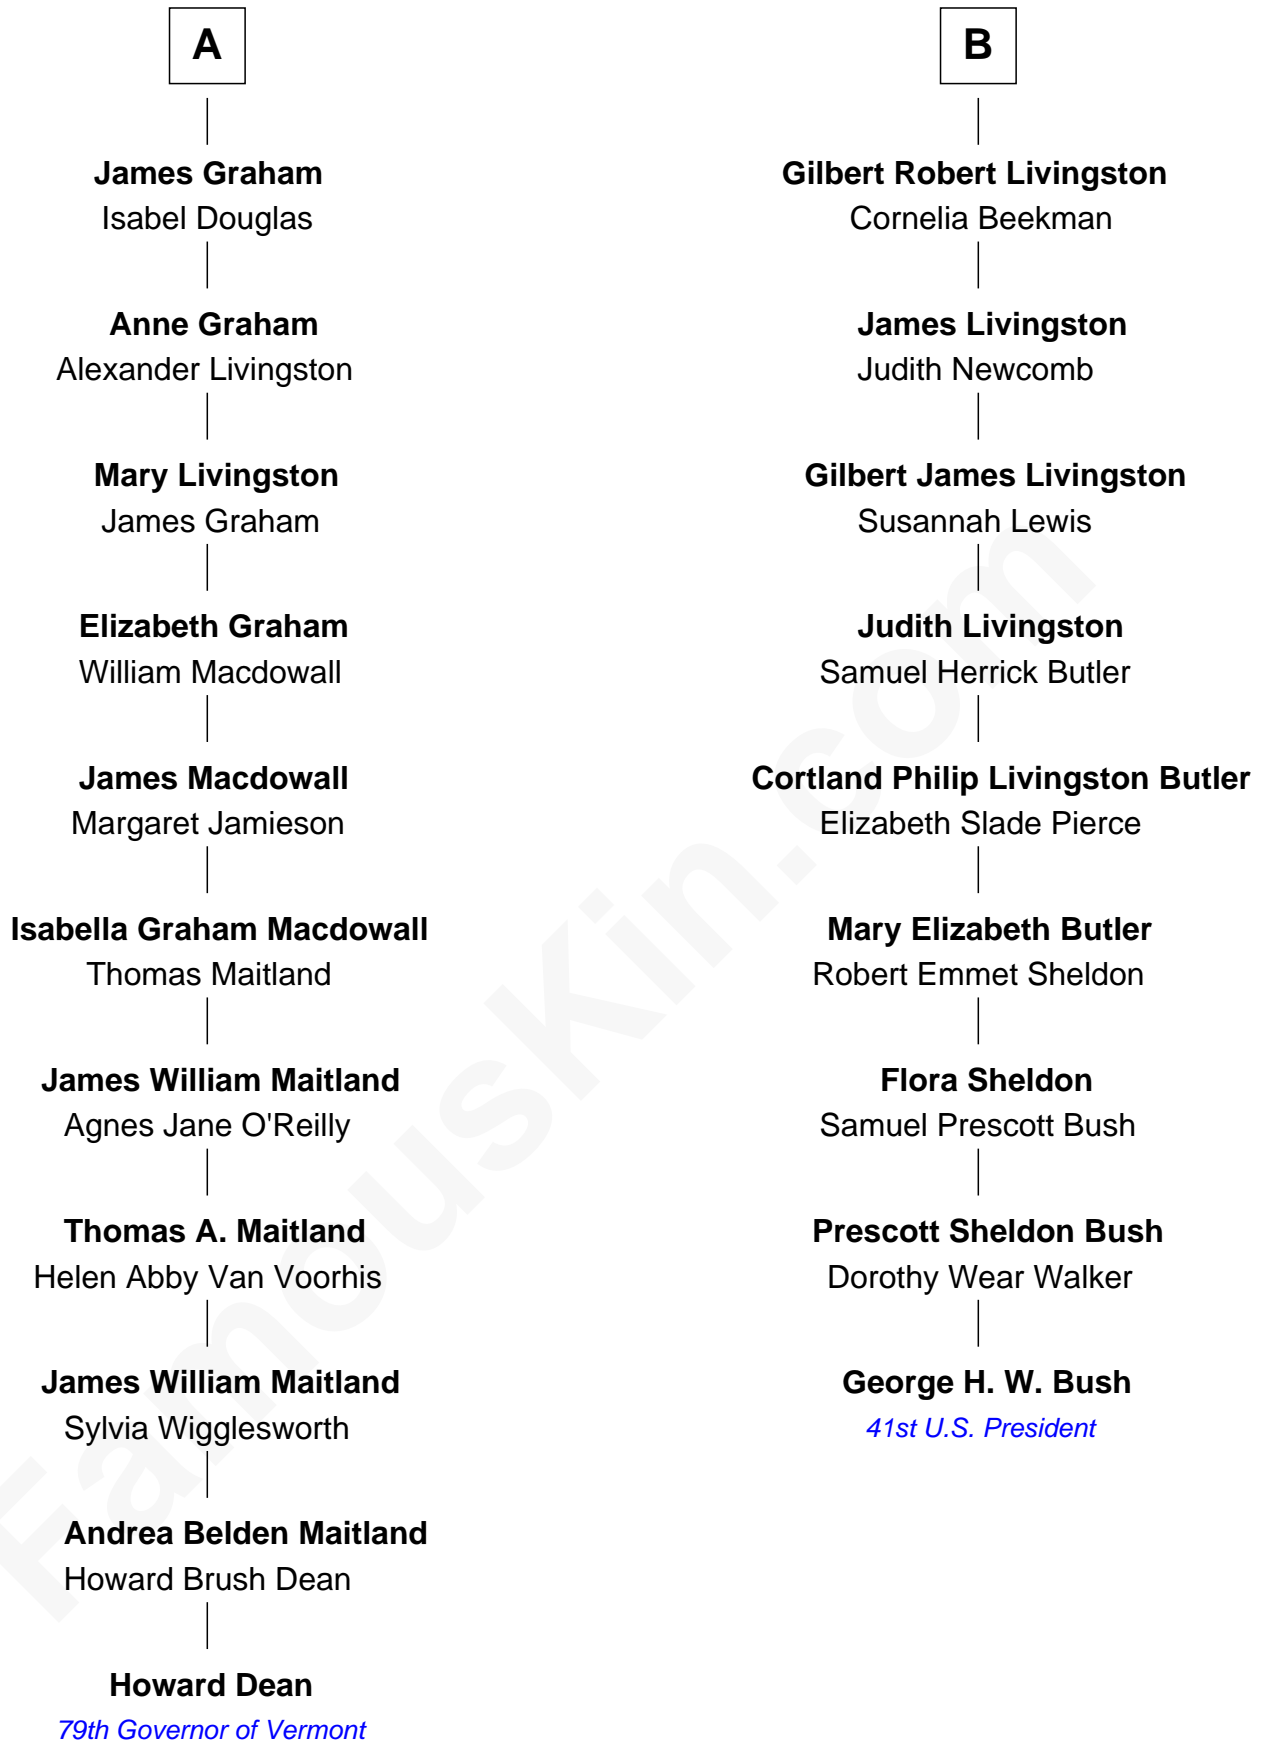

FamousKin.com Relationship Chart of

Howard Dean

79th Governor of Vermont

15th cousin 2 times removed of

George H. W. Bush

41st U.S. President

Patrick Graham
Christian Erskine

Howard Dean photo by [John Hoke](#) (CC BY-SA 2.0)