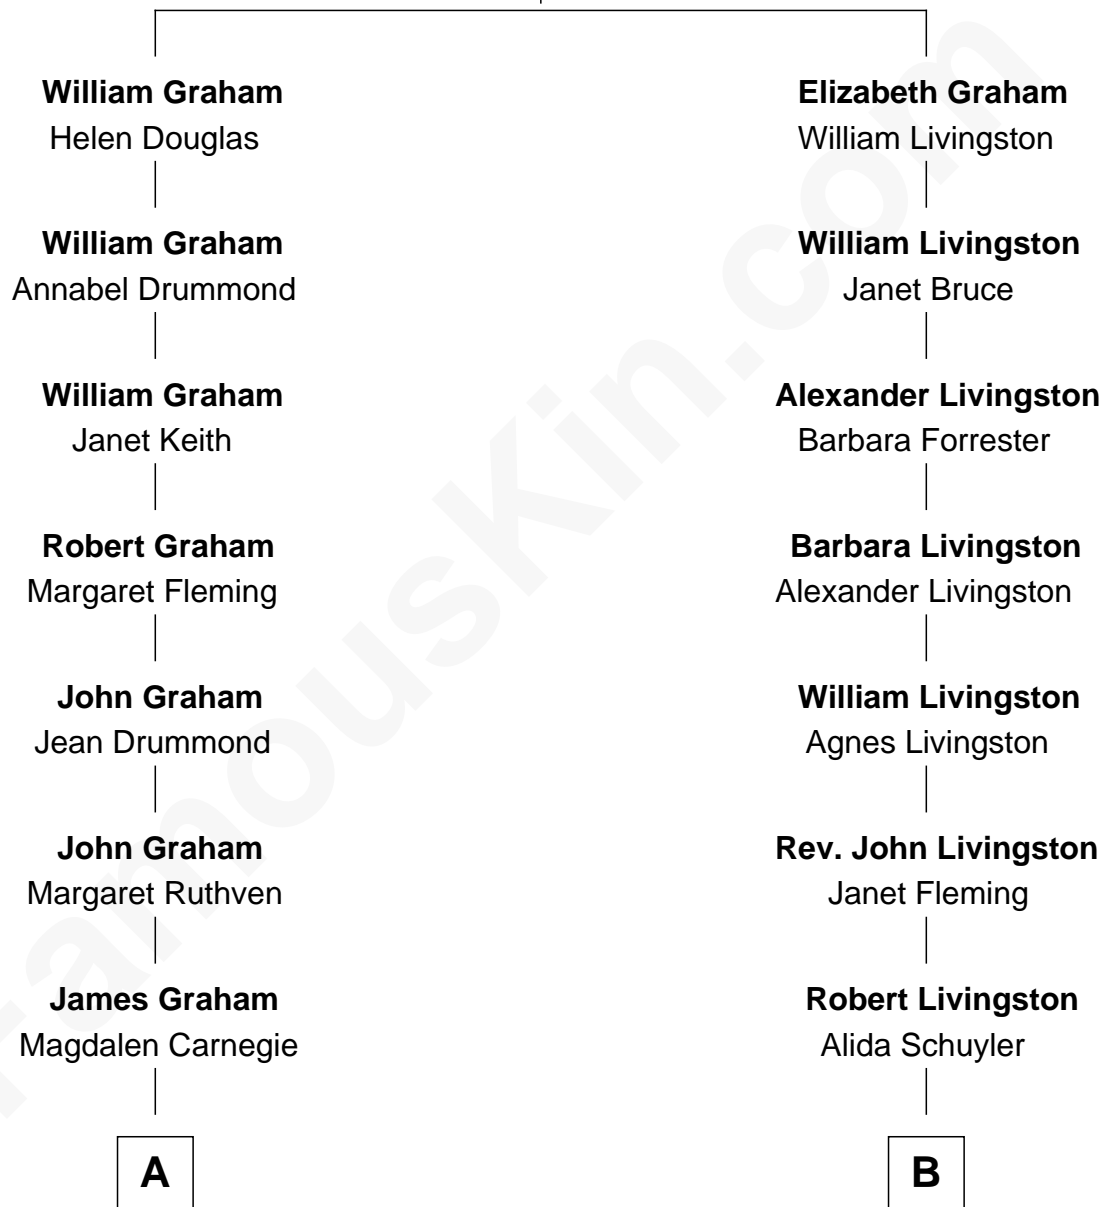

FamousKin.com Relationship Chart of

Howard Dean

79th Governor of Vermont

15th cousin 2 times removed of

George H. W. Bush

41st U.S. President

Patrick Graham
Christian Erskine

Howard Dean photo by [John Hoke](#) (CC BY-SA 2.0)