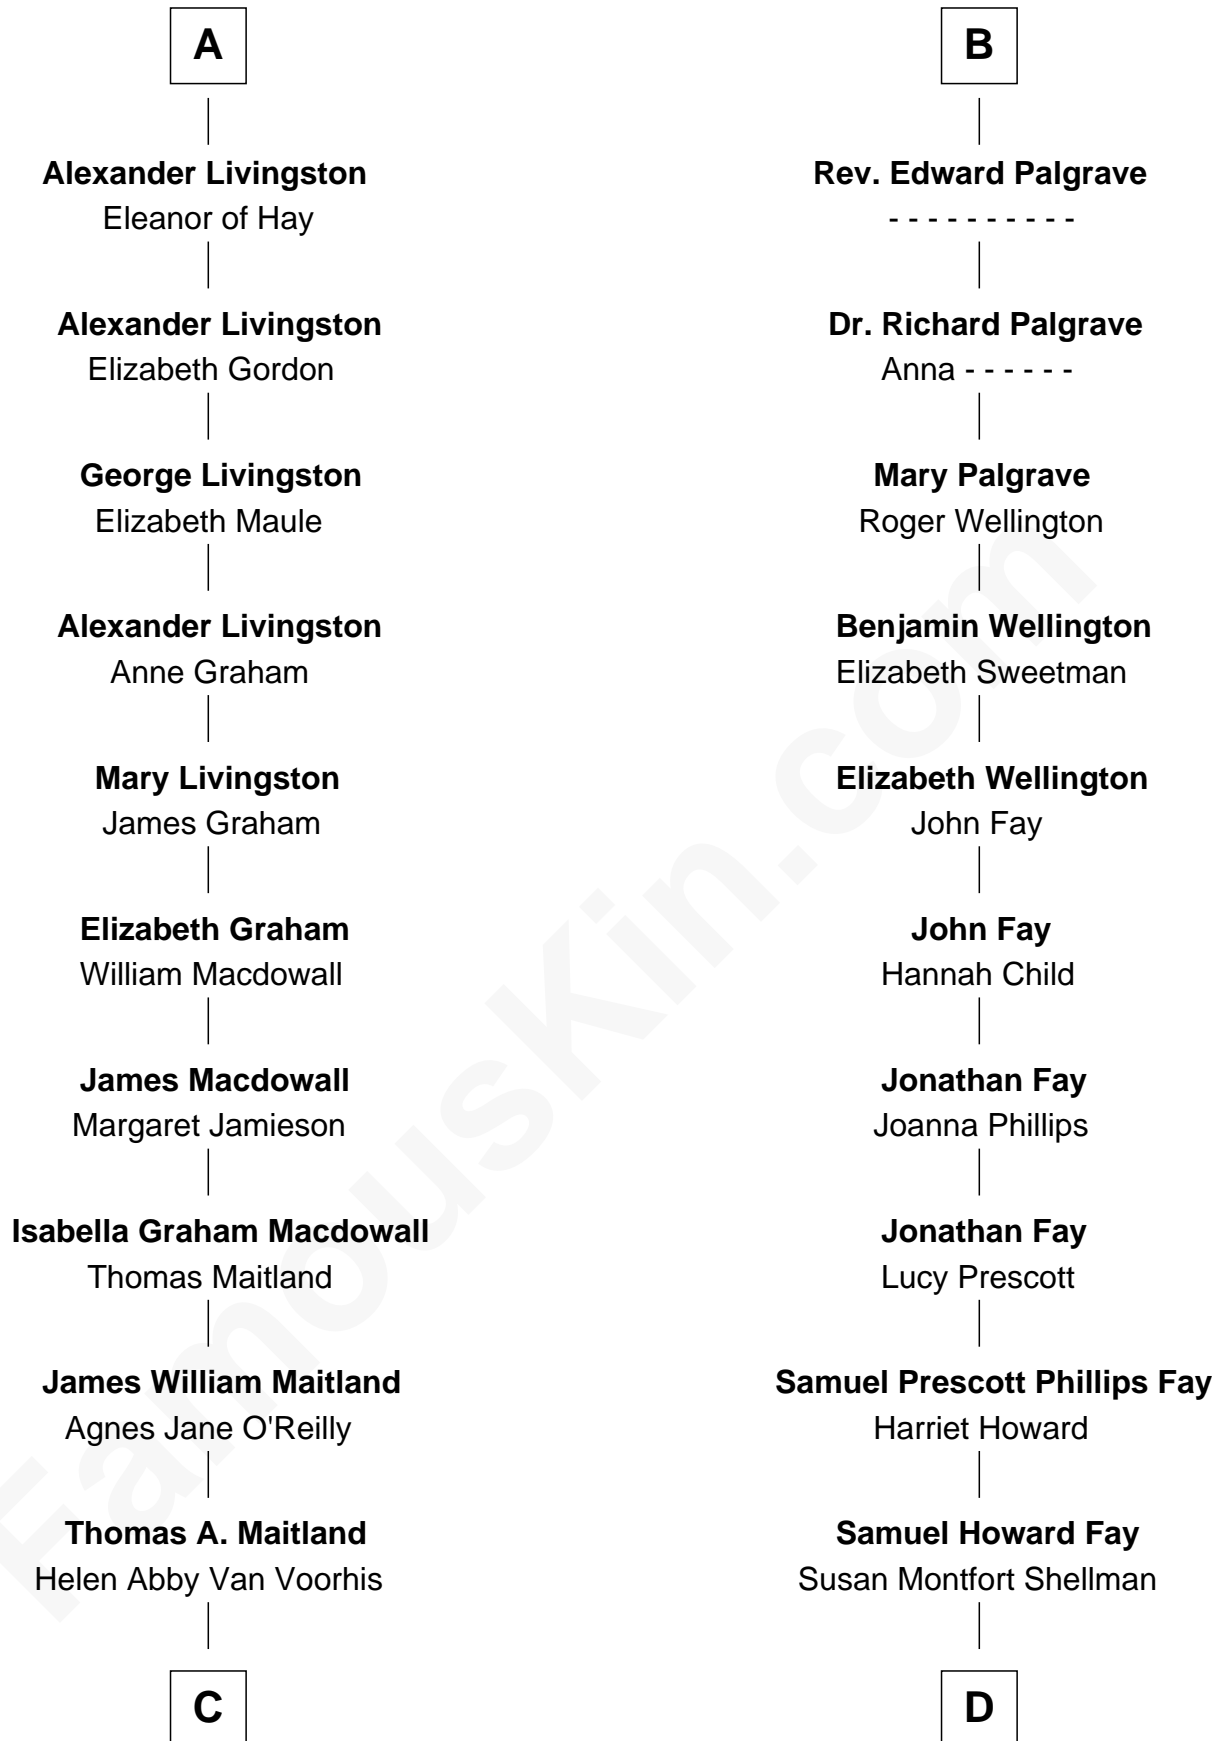

FamousKin.com Relationship Chart of

Howard Dean

79th Governor of Vermont

19th cousin 1 time removed of

George H. W. Bush

41st U.S. President

Richard Fitzalan
Eleanor Plantagenet

C

James William Maitland

Sylvia Wigglesworth

Andrea Belden Maitland

Howard Brush Dean

Howard Dean

79th Governor of Vermont

D

Harriet Eleanor Fay

Rev. James Smith Bush

Samuel Prescott Bush

Flora Sheldon

Prescott Sheldon Bush

Dorothy Wear Walker

George H. W. Bush

41st U.S. President