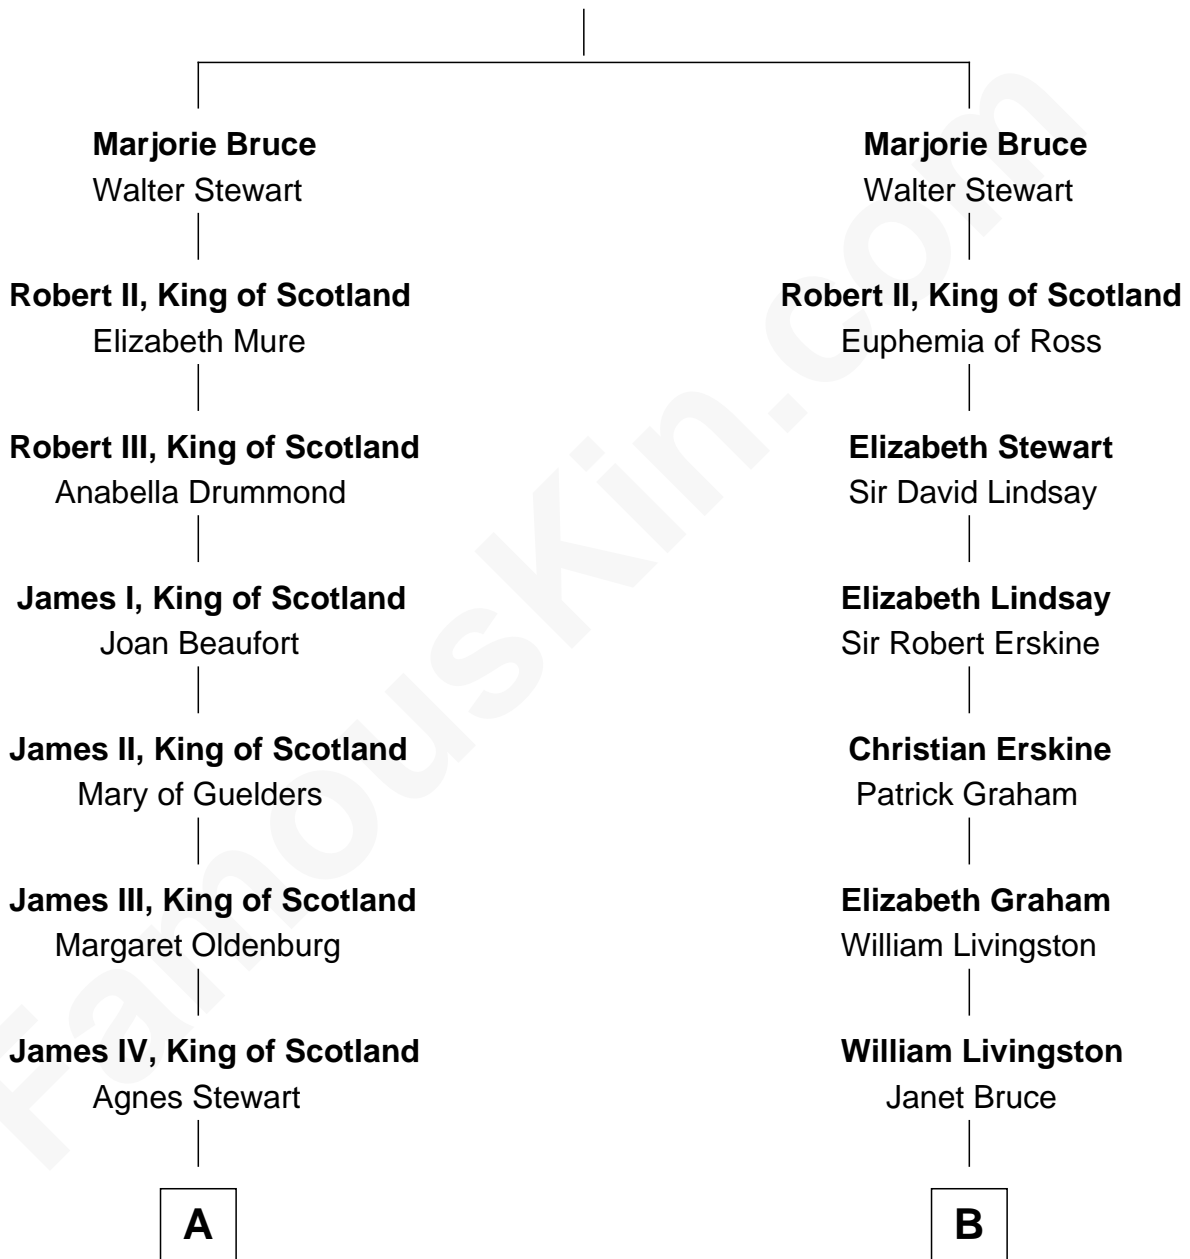

FamousKin.com

Relationship Chart of

Howard Dean

79th Governor of Vermont

20th cousin 1 time removed of

George H. W. Bush

41st U.S. President

Robert I, King of Scotland

Isabella of Mar

C

James William Maitland

Agnes Jane O'Reilly

Thomas A. Maitland

Helen Abby Van Voorhis

James William Maitland

Sylvia Wigglesworth

Andrea Belden Maitland

Howard Brush Dean

Howard Dean

79th Governor of Vermont

D

Mary Elizabeth Butler

Robert Emmet Sheldon

Flora Sheldon

Samuel Prescott Bush

Prescott Sheldon Bush

Dorothy Wear Walker

George H. W. Bush

41st U.S. President