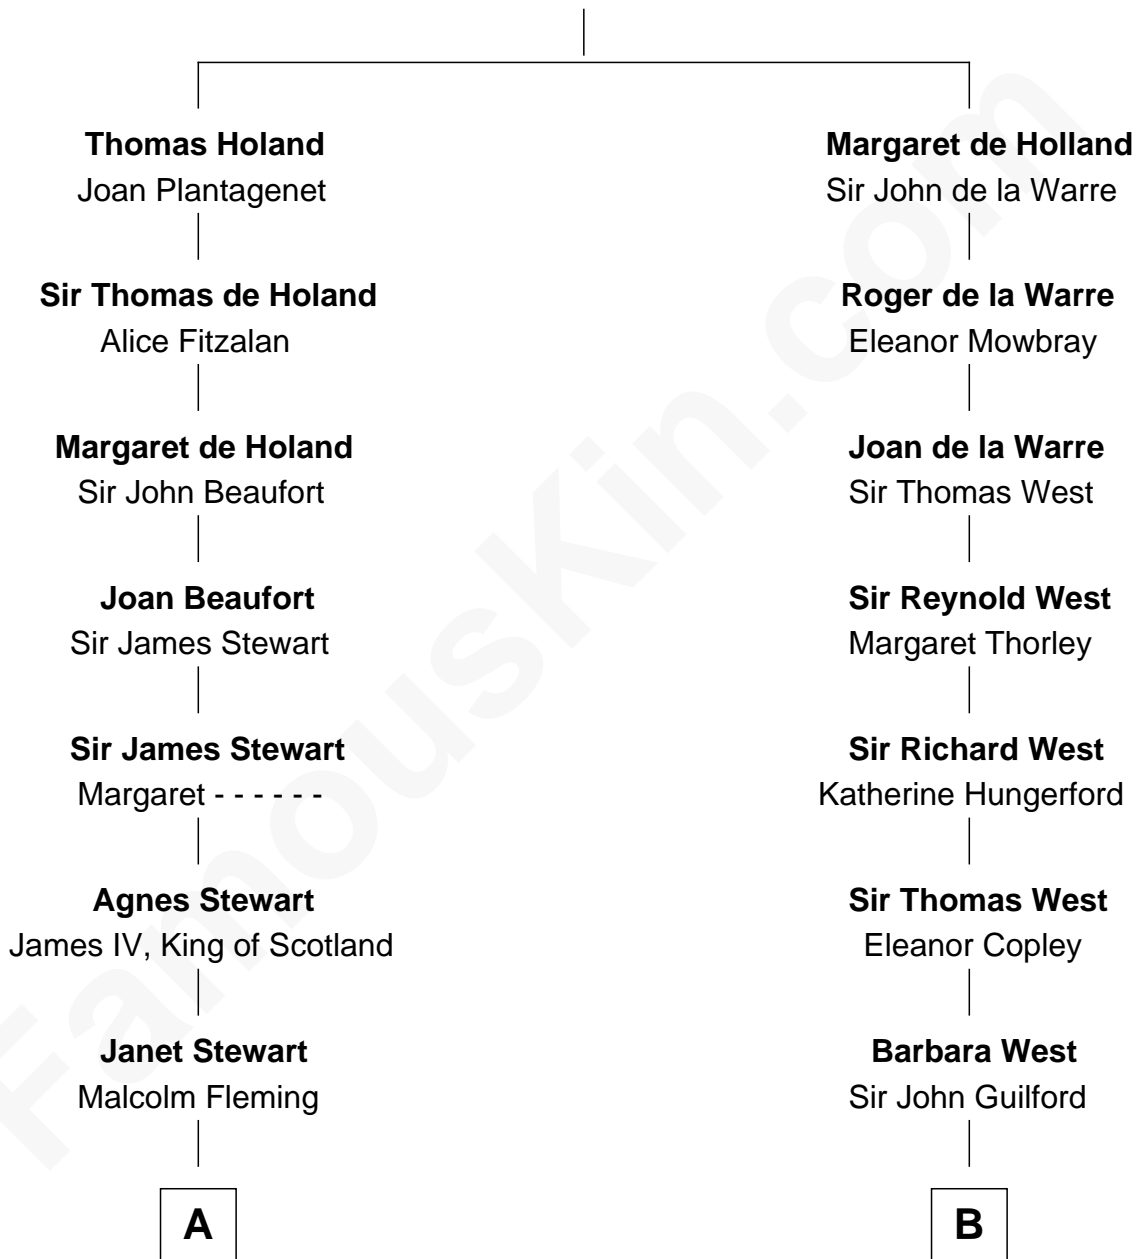

FamousKin.com Relationship Chart of

Howard Dean

79th Governor of Vermont

20th cousin of

George H. W. Bush

41st U.S. President

Sir Robert de Holland

Maude la Zouche

C

Thomas A. Maitland
Helen Abby Van Voorhis

James William Maitland
Sylvia Wigglesworth

Andrea Belden Maitland
Howard Brush Dean

Howard Dean
79th Governor of Vermont

D

Harriet Eleanor Fay
Rev. James Smith Bush

Samuel Prescott Bush
Flora Sheldon

Prescott Sheldon Bush
Dorothy Wear Walker

George H. W. Bush
41st U.S. President