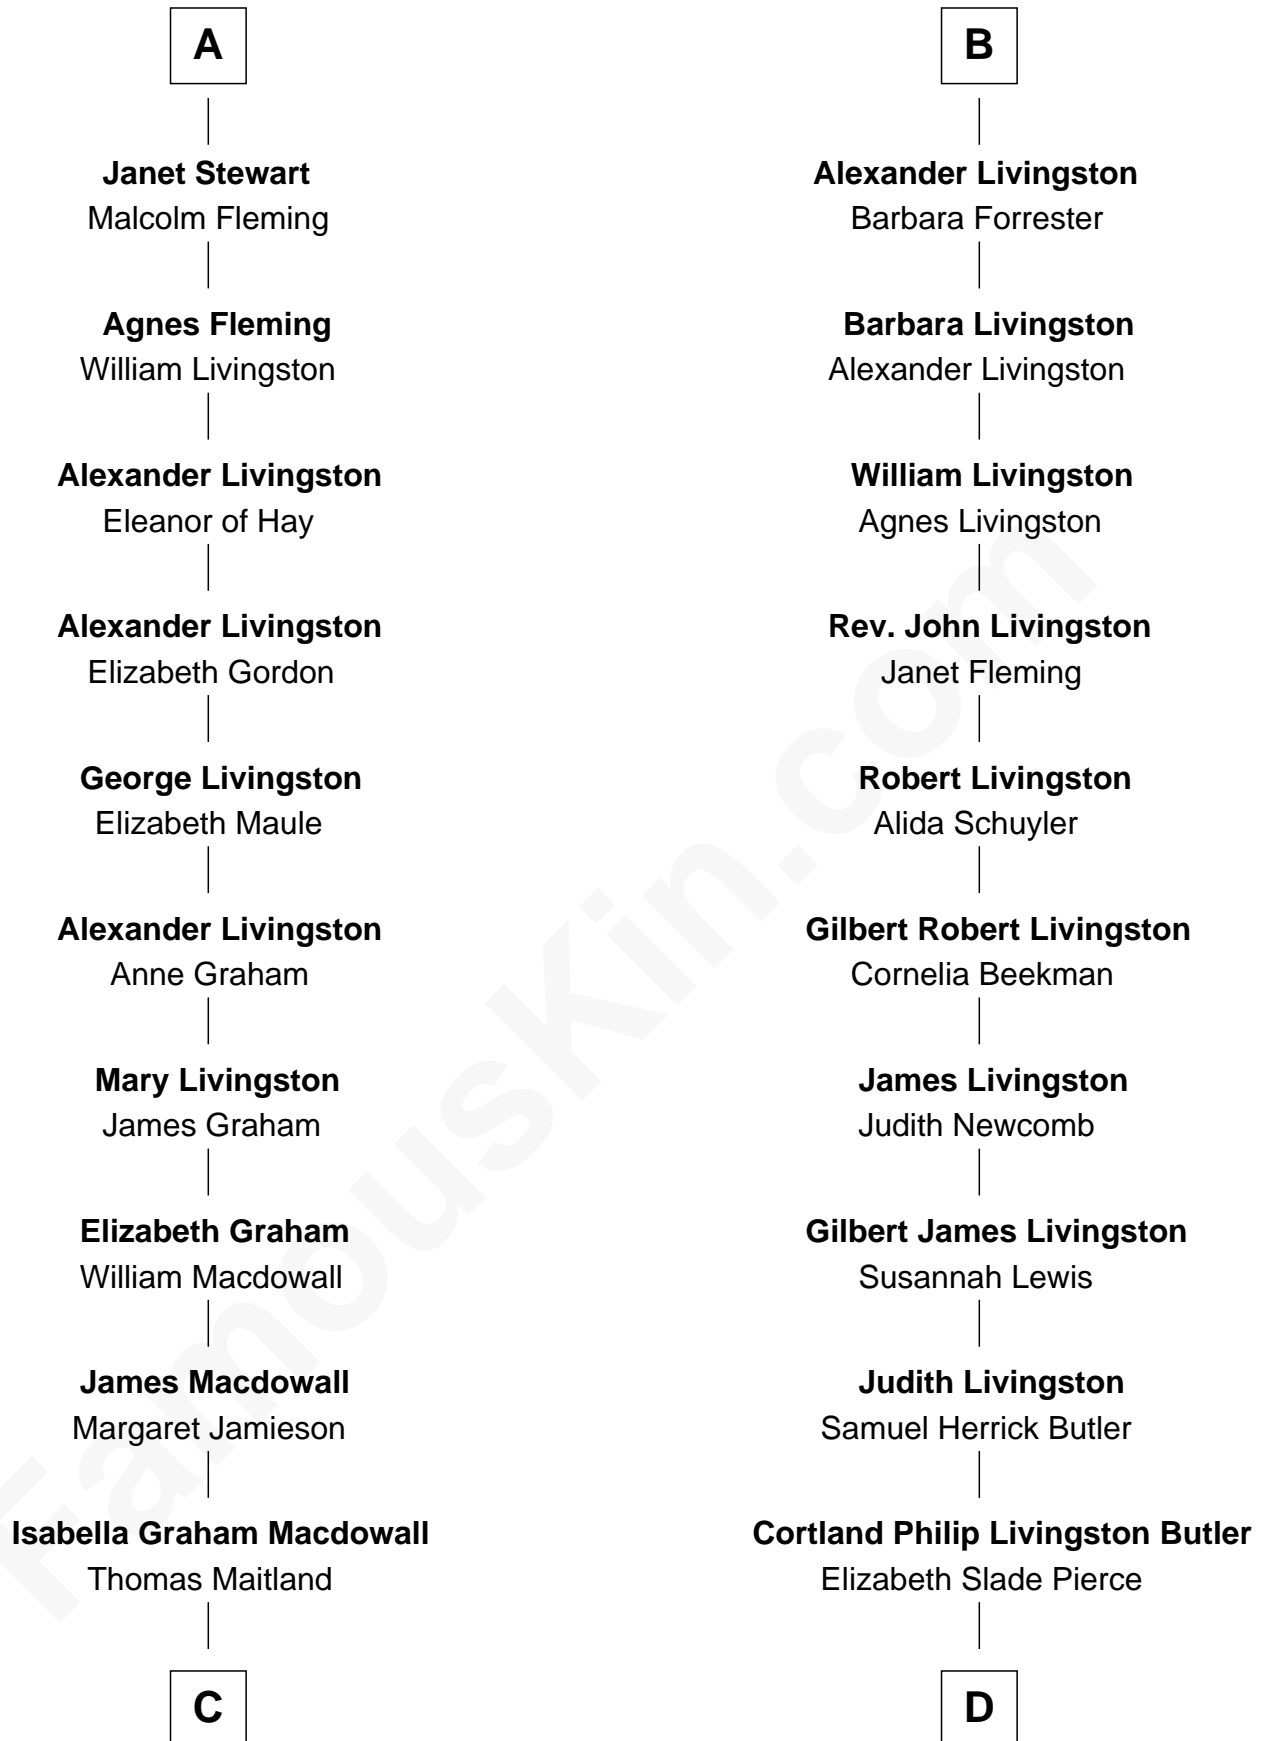

FamousKin.com Relationship Chart of

Howard Dean

79th Governor of Vermont

20th cousin 1 time removed of

George H. W. Bush

41st U.S. President

C

James William Maitland

Agnes Jane O'Reilly

Thomas A. Maitland

Helen Abby Van Voorhis

James William Maitland

Sylvia Wigglesworth

Andrea Belden Maitland

Howard Brush Dean

Howard Dean