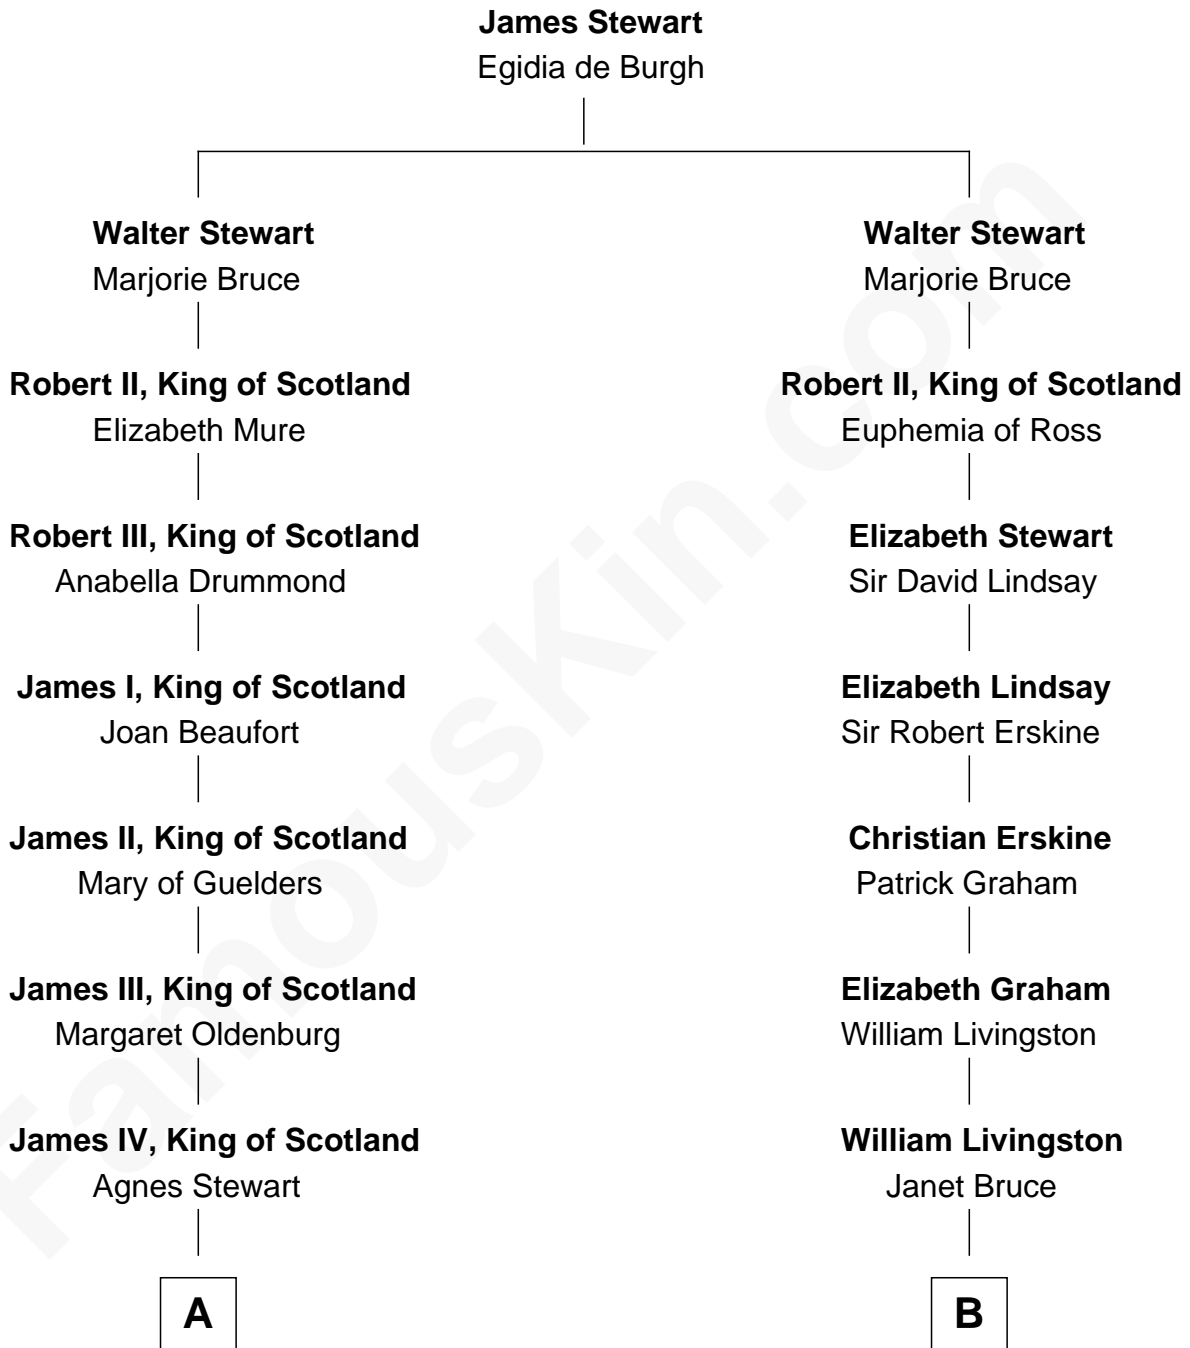

FamousKin.com Relationship Chart of

Howard Dean

79th Governor of Vermont

20th cousin 1 time removed of

George H. W. Bush

41st U.S. President

C

James William Maitland

Agnes Jane O'Reilly

Thomas A. Maitland

Helen Abby Van Voorhis

James William Maitland

Sylvia Wigglesworth

Andrea Belden Maitland

Howard Brush Dean

Howard Dean

79th Governor of Vermont

D

Mary Elizabeth Butler

Robert Emmet Sheldon

Flora Sheldon

Samuel Prescott Bush

Prescott Sheldon Bush

Dorothy Wear Walker