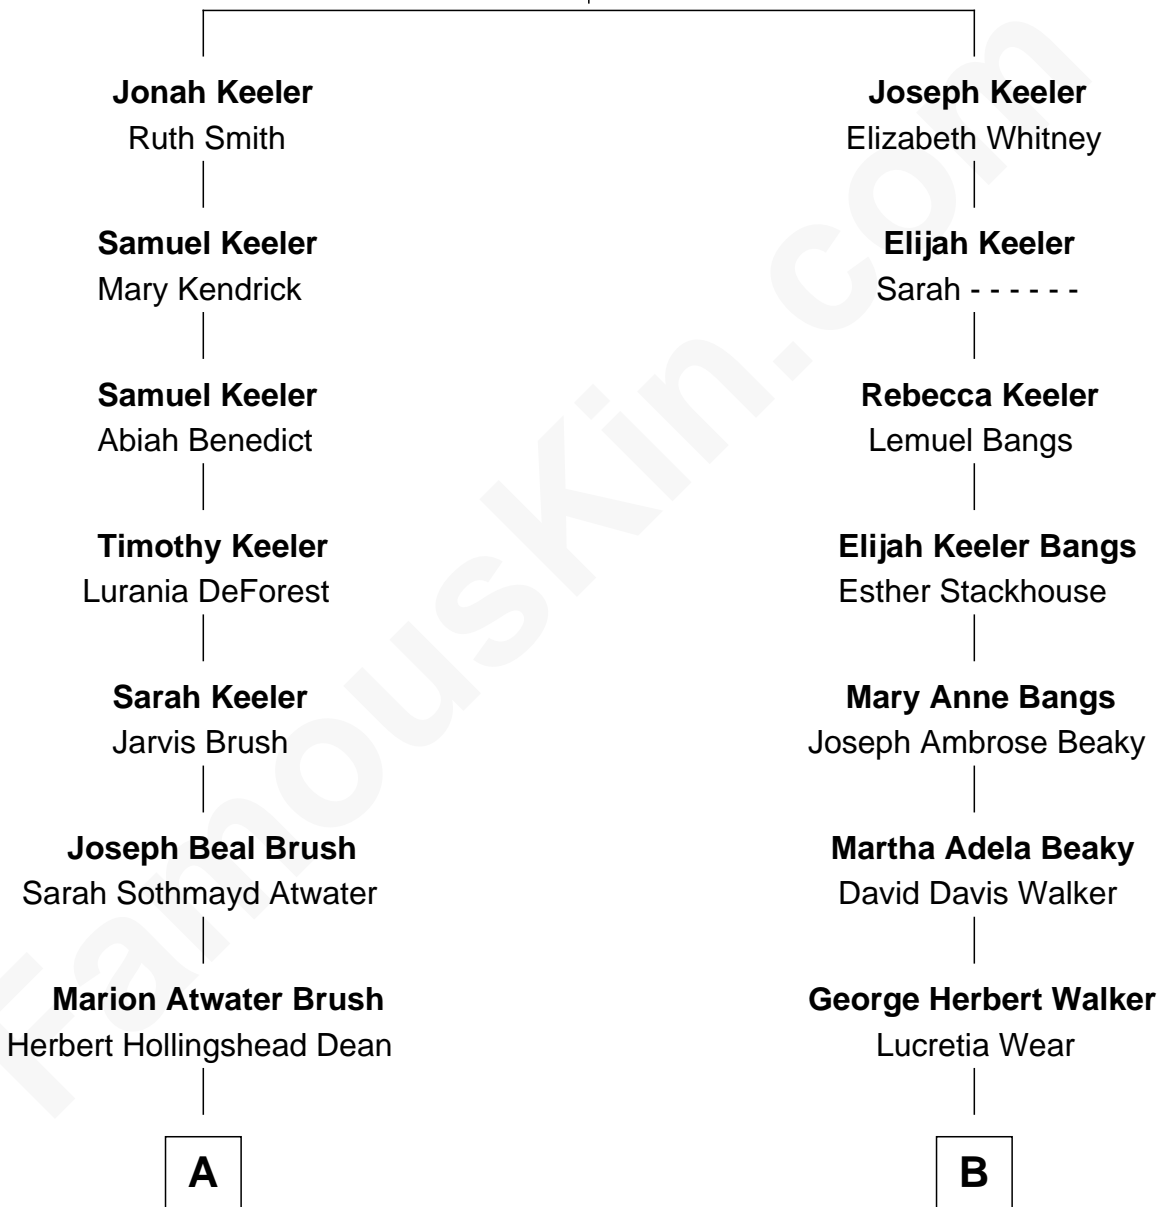

FamousKin.com Relationship Chart of

Howard Dean

79th Governor of Vermont

8th cousin 1 time removed of

George H. W. Bush

41st U.S. President

Samuel Keeler

Sarah St. John

A

Howard Brush Dean

Maria Fahys Cook

Howard Brush Dean

Andrea Belden Maitland

Howard Dean

79th Governor of Vermont

B

Dorothy Wear Walker

Prescott Sheldon Bush

George H. W. Bush

41st U.S. President

FamousKin.com