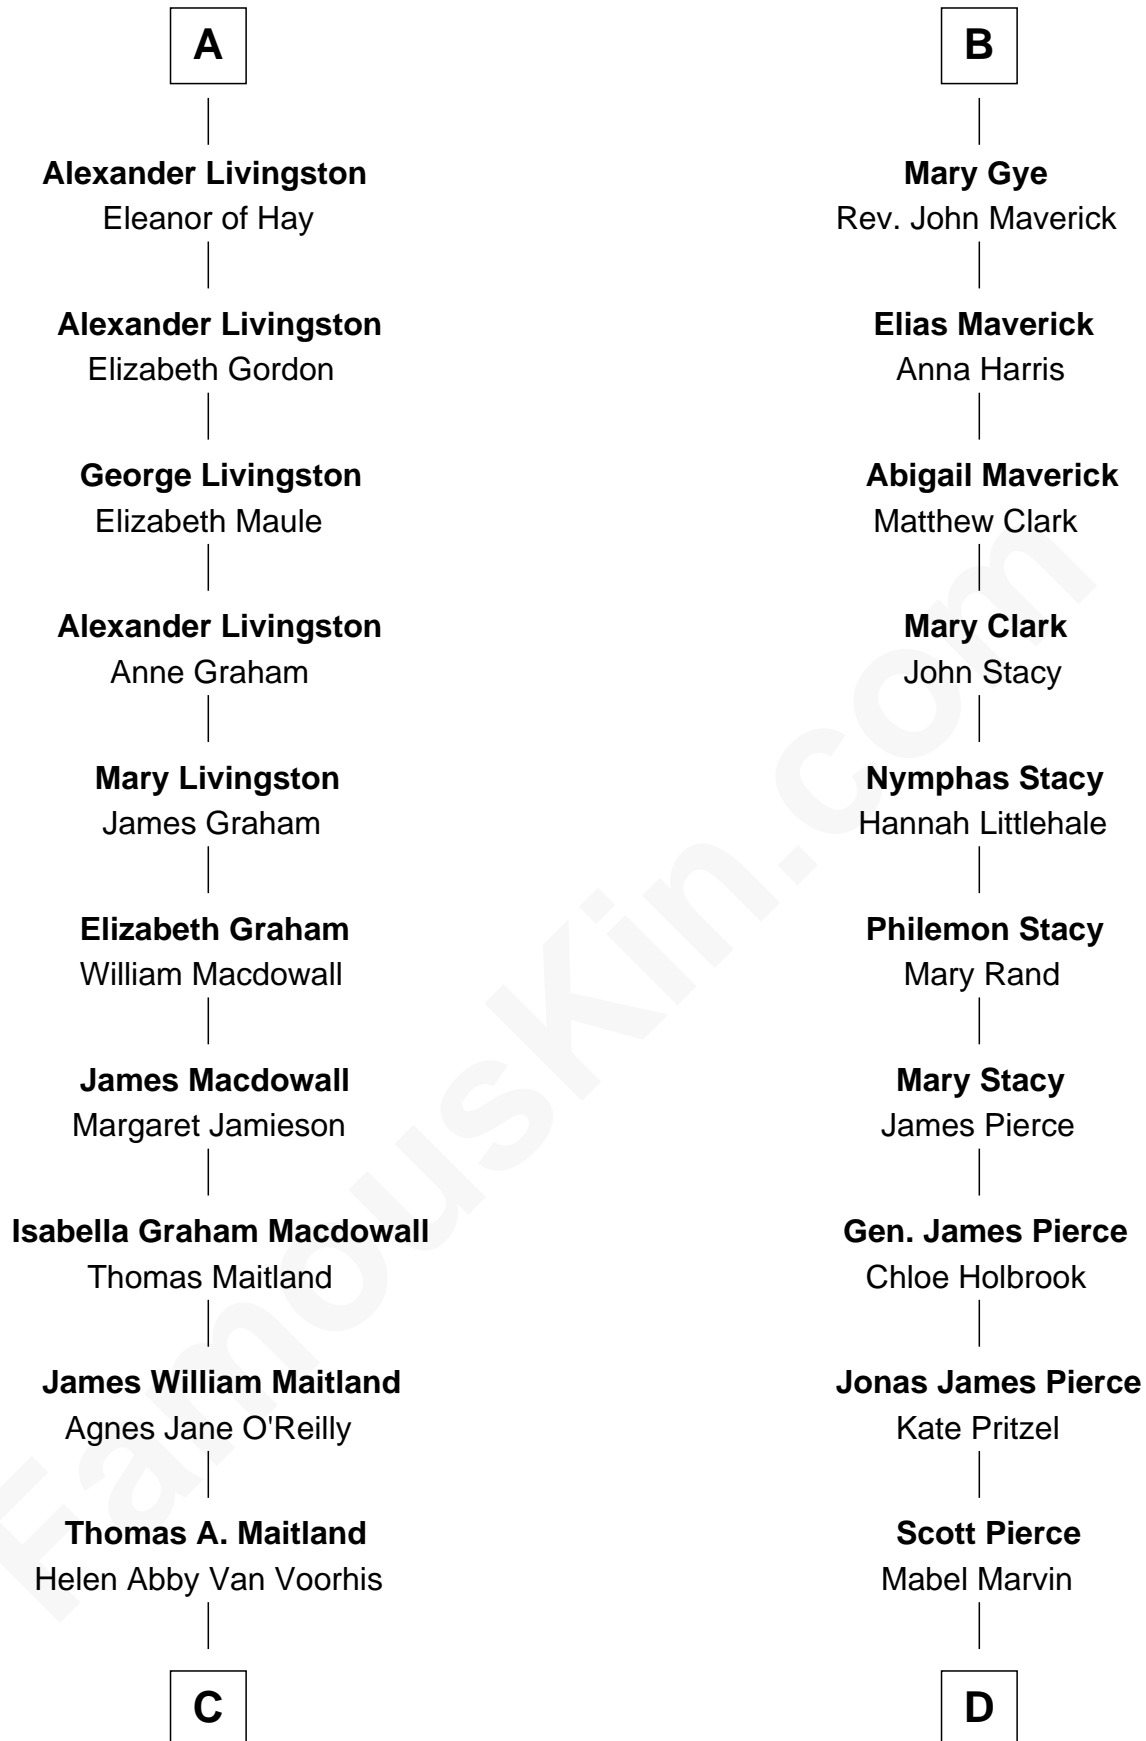

# FamousKin.com Relationship Chart of

**Howard Dean**

*79th Governor of Vermont*

19th cousin of

**George W. Bush**

*43rd U.S. President*

**Richard Fitzalan**  
Eleanor Plantagenet

**C**

**James William Maitland**

Sylvia Wigglesworth

**Andrea Belden Maitland**

Howard Brush Dean

**Howard Dean**

*79th Governor of Vermont*

**D**

**Marvin Pierce**

Pauline Robinson

**Barbara Pierce**

George Herbert Walker Bush

**George W. Bush**

*43rd U.S. President*

FamousKin.com