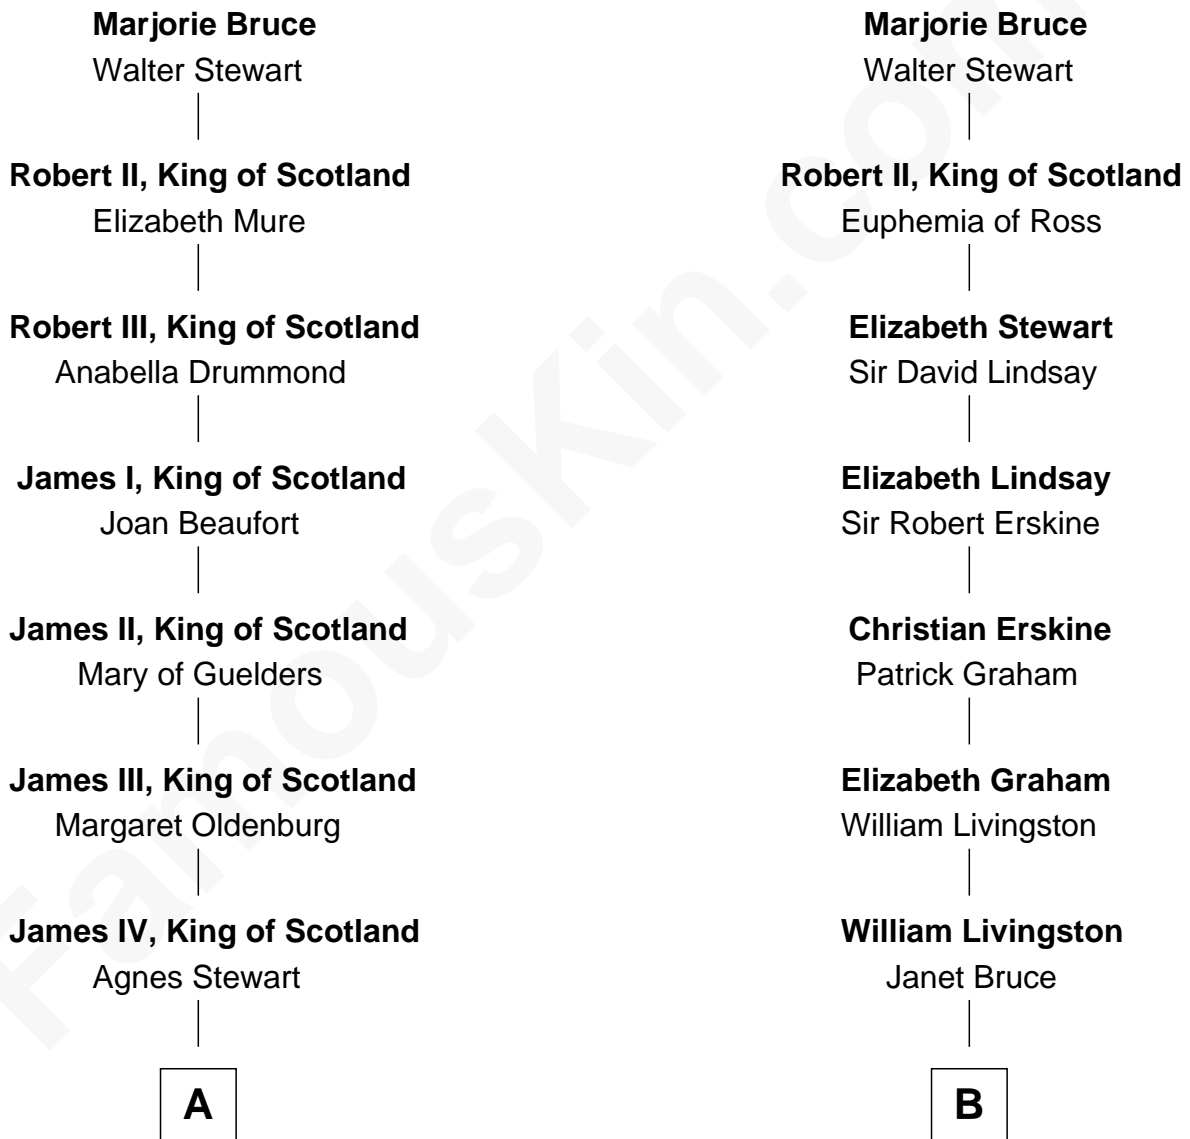

FamousKin.com Relationship Chart of

Howard Dean

79th Governor of Vermont

21st cousin of

George W. Bush

43rd U.S. President

Robert I, King of Scotland

Isabella of Mar