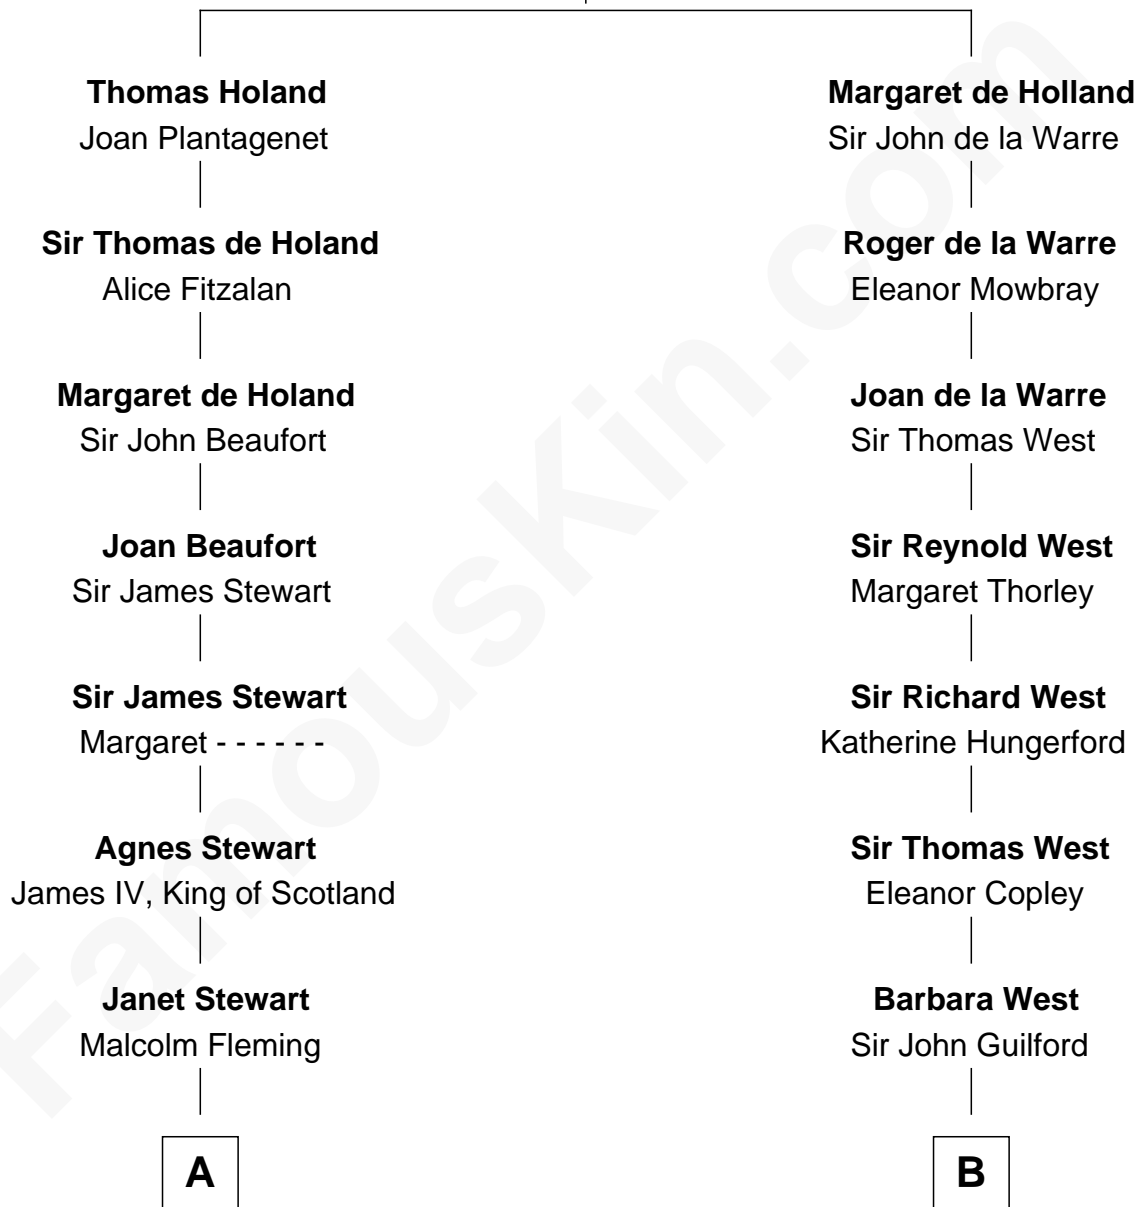

# FamousKin.com Relationship Chart of

**Howard Dean**

*79th Governor of Vermont*

20th cousin 1 time removed of

**George W. Bush**

*43rd U.S. President*

**Sir Robert de Holland**

Maude la Zouche

**C**

**Thomas A. Maitland**  
Helen Abby Van Voorhis

**James William Maitland**  
Sylvia Wigglesworth

**Andrea Belden Maitland**  
Howard Brush Dean

**Howard Dean**  
*79th Governor of Vermont*

**D**

**Harriet Eleanor Fay**  
Rev. James Smith Bush

**Samuel Prescott Bush**  
Flora Sheldon

**Prescott Sheldon Bush**  
Dorothy Wear Walker

**George Herbert Walker Bush**  
Barbara Pierce

**George W. Bush**  
*43rd U.S. President*