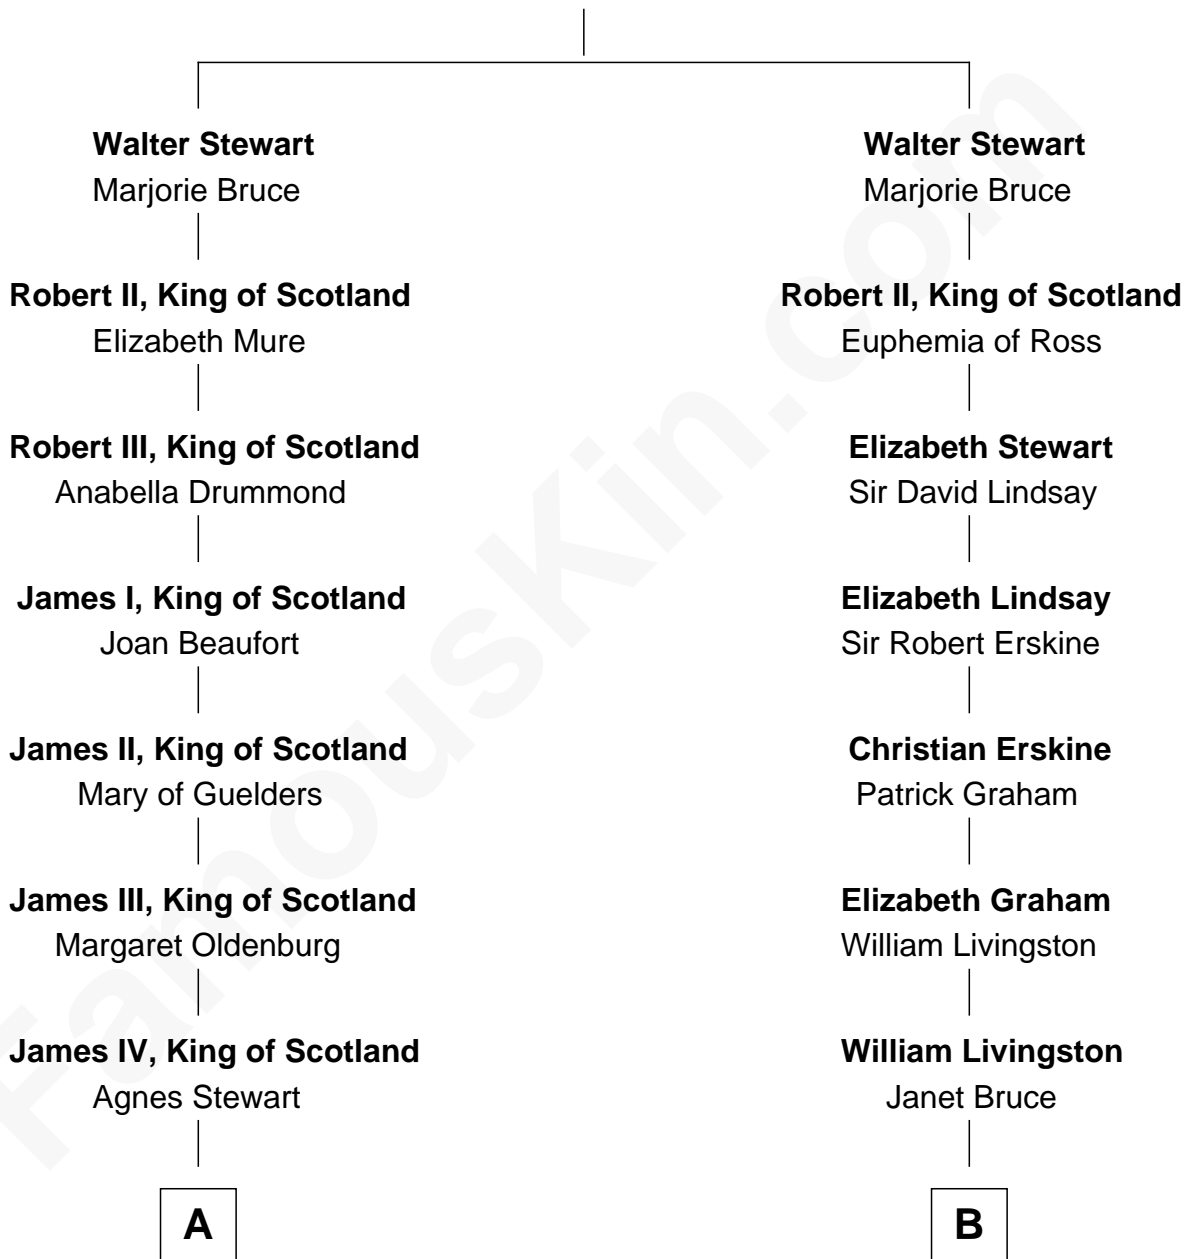

FamousKin.com Relationship Chart of

Howard Dean

79th Governor of Vermont

21st cousin of

George W. Bush

43rd U.S. President

James Stewart

Egidia de Burgh

C

James William Maitland

Agnes Jane O'Reilly

Thomas A. Maitland

Helen Abby Van Voorhis

James William Maitland

Sylvia Wigglesworth

Andrea Belden Maitland

Howard Brush Dean

Howard Dean

79th Governor of Vermont

D

Mary Elizabeth Butler

Robert Emmet Sheldon

Flora Sheldon

Samuel Prescott Bush

Prescott Sheldon Bush

Dorothy Wear Walker

George Herbert Walker Bush

Barbara Pierce

George W. Bush

43rd U.S. President