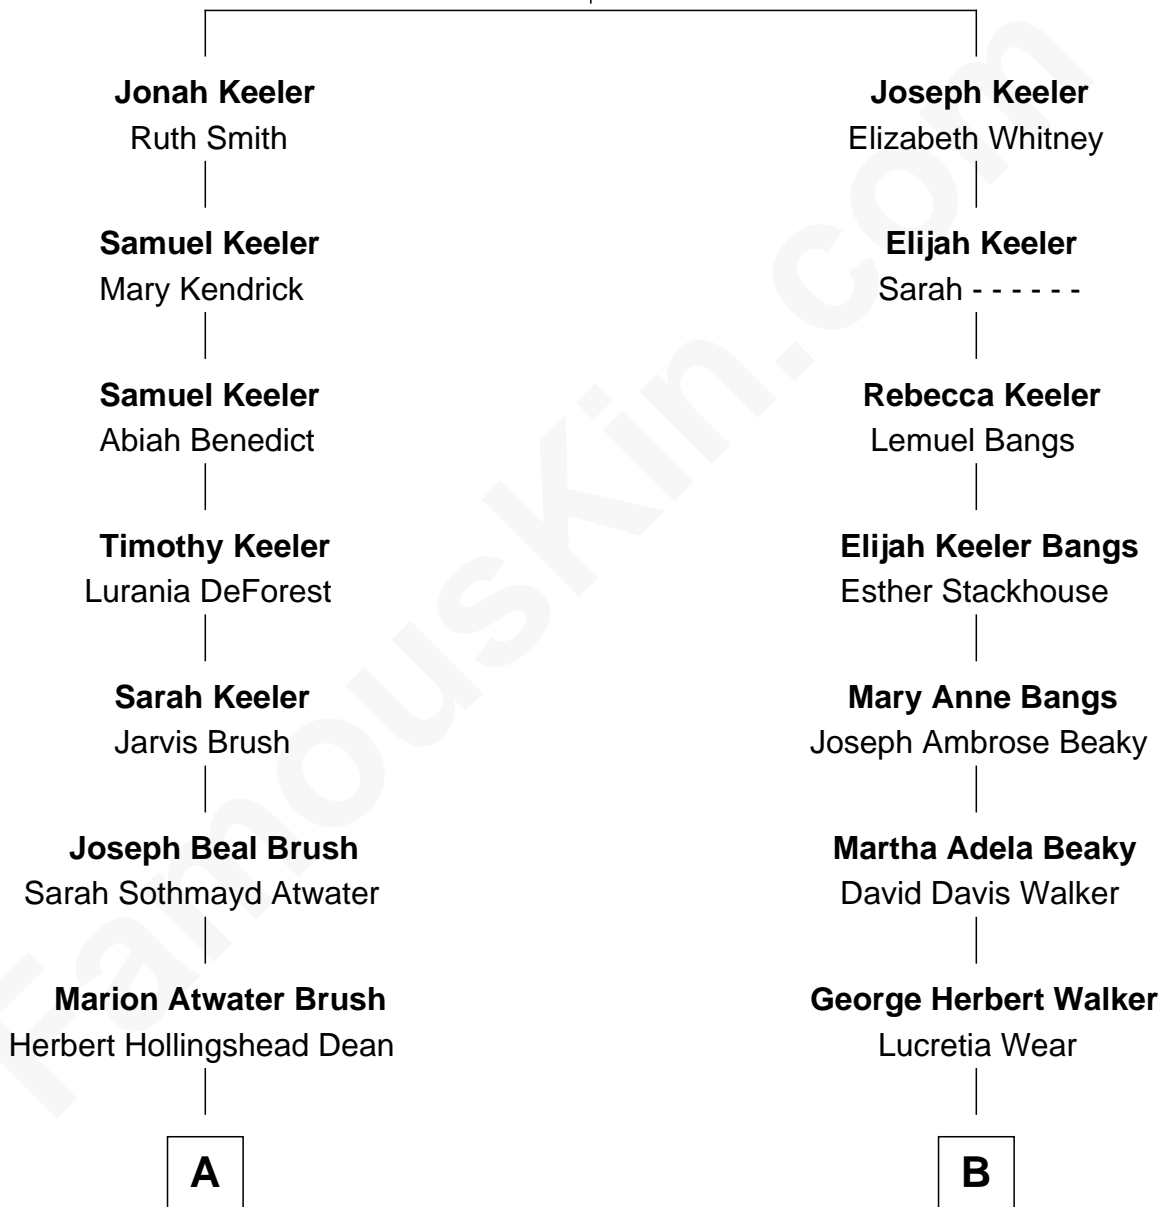

FamousKin.com Relationship Chart of

Howard Dean

79th Governor of Vermont

9th cousin of

George W. Bush

43rd U.S. President

Samuel Keeler

Sarah St. John

A

Howard Brush Dean

Maria Fahys Cook

Howard Brush Dean

Andrea Belden Maitland

Howard Dean

79th Governor of Vermont

B

Dorothy Wear Walker

Prescott Sheldon Bush

George Herbert Walker Bush

Barbara Pierce

George W. Bush

43rd U.S. President

FamousKin.com