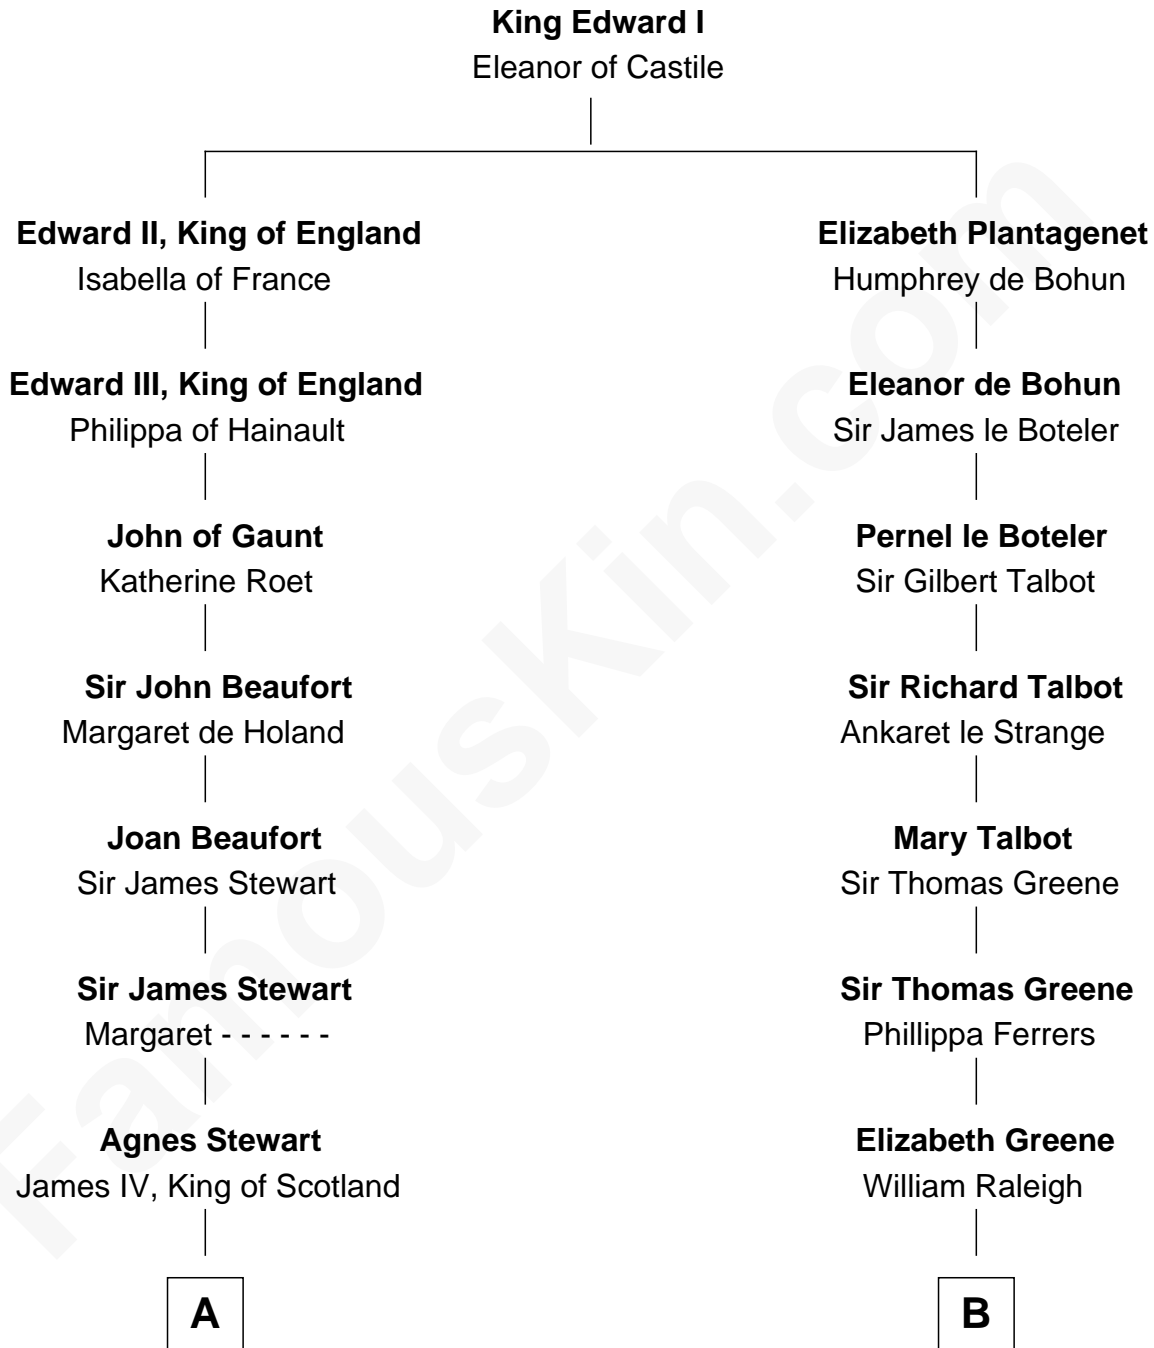

FamousKin.com

Relationship Chart of

Howard Dean

79th Governor of Vermont

19th cousin 2 times removed of

Lucretia (Rudolph) Garfield

First Lady of President James Garfield

C

James William Maitland

Agnes Jane O'Reilly

Thomas A. Maitland

Helen Abby Van Voorhis

James William Maitland

Sylvia Wigglesworth

Andrea Belden Maitland

Howard Brush Dean

Howard Dean

79th Governor of Vermont

D

Elijah Mason

Lucretia Greene

Arabella Greene Mason

Zebulon Rudolph

Lucretia (Rudolph) Garfield