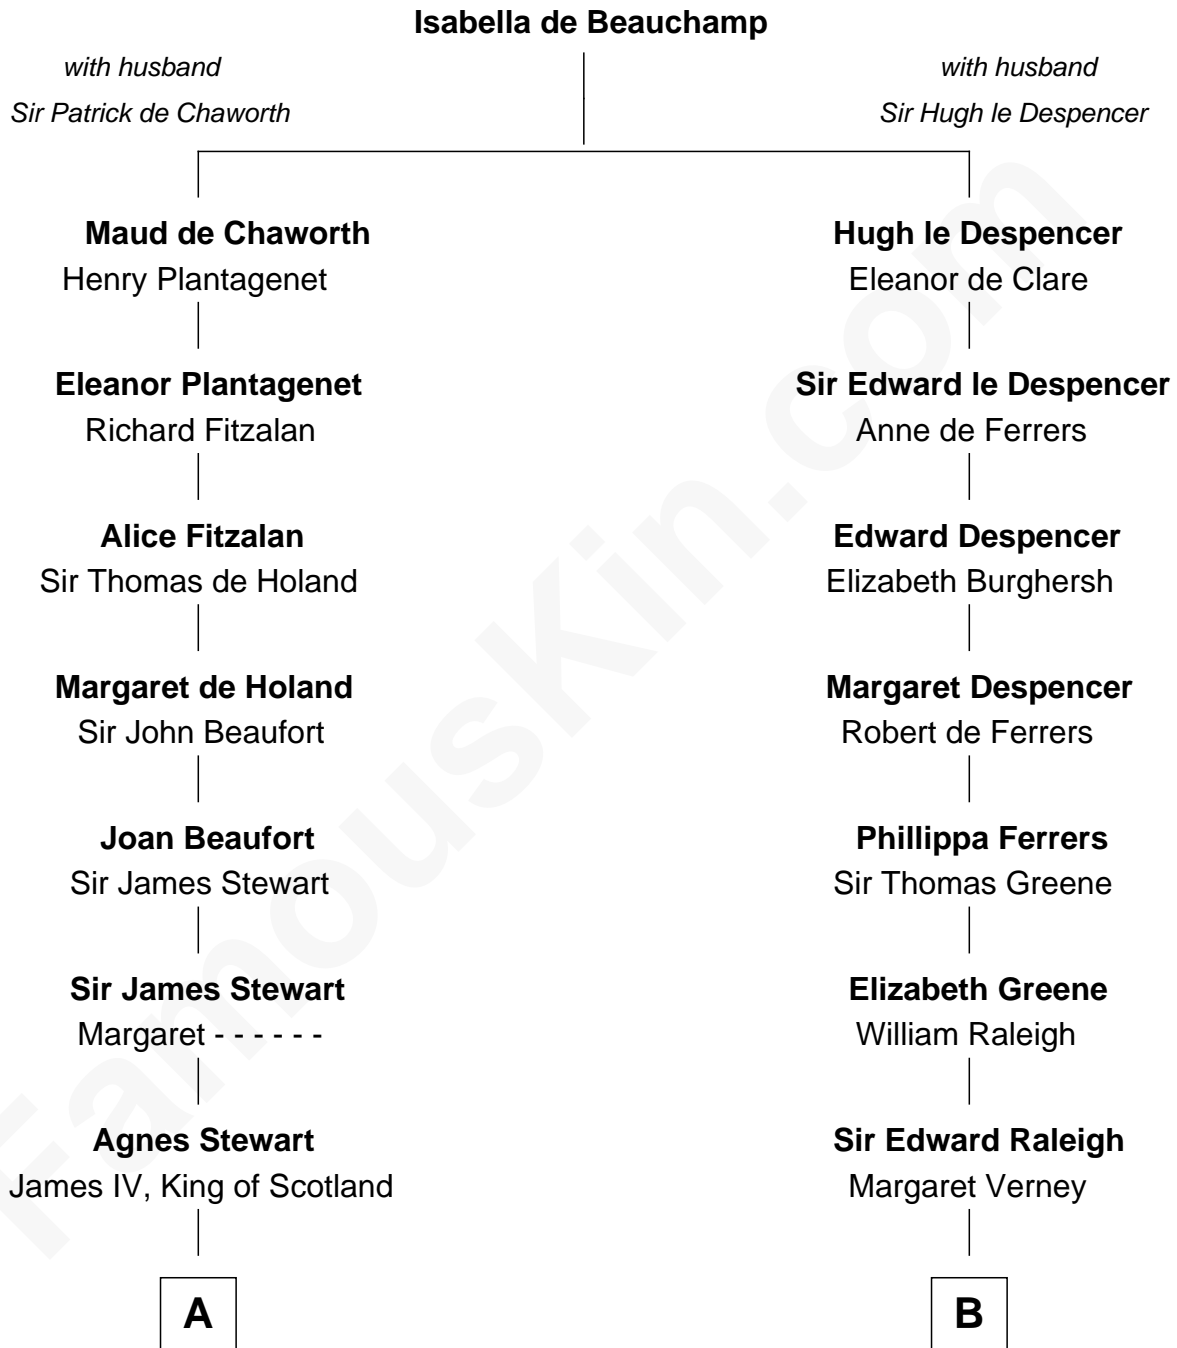

FamousKin.com

Relationship Chart of

Howard Dean

79th Governor of Vermont

18th cousin 3 times removed of

Lucretia (Rudolph) Garfield

First Lady of President James Garfield

C

James William Maitland

Agnes Jane O'Reilly

Thomas A. Maitland

Helen Abby Van Voorhis

James William Maitland

Sylvia Wigglesworth

Andrea Belden Maitland

Howard Brush Dean

Howard Dean

79th Governor of Vermont

D

Arabella Greene Mason

Zebulon Rudolph

Lucretia (Rudolph) Garfield

First Lady of James Garfield

FamousKin.com