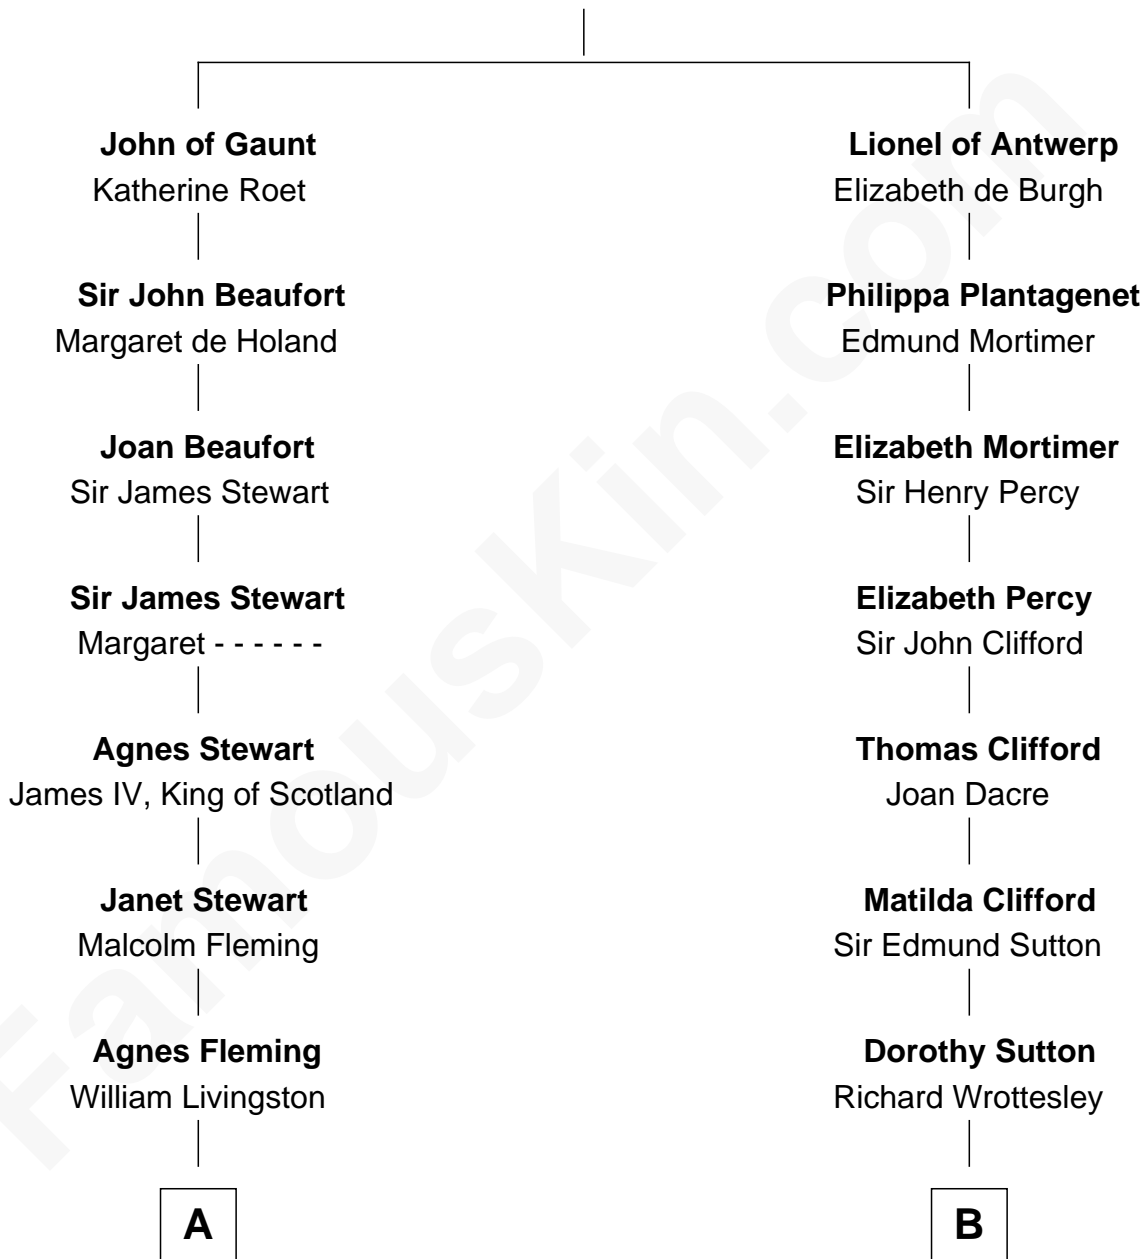

FamousKin.com Relationship Chart of

Howard Dean

79th Governor of Vermont

11th cousin 8 times removed of

Richard More

(c1614 - c1696) Mayflower passenger 1620

MAYFLOWER

Edward III, King of England

Philippa of Hainault

C

—
James William Maitland

Sylvia Wigglesworth

—
Andrea Belden Maitland

Howard Brush Dean

—
Howard Dean

79th Governor of Vermont