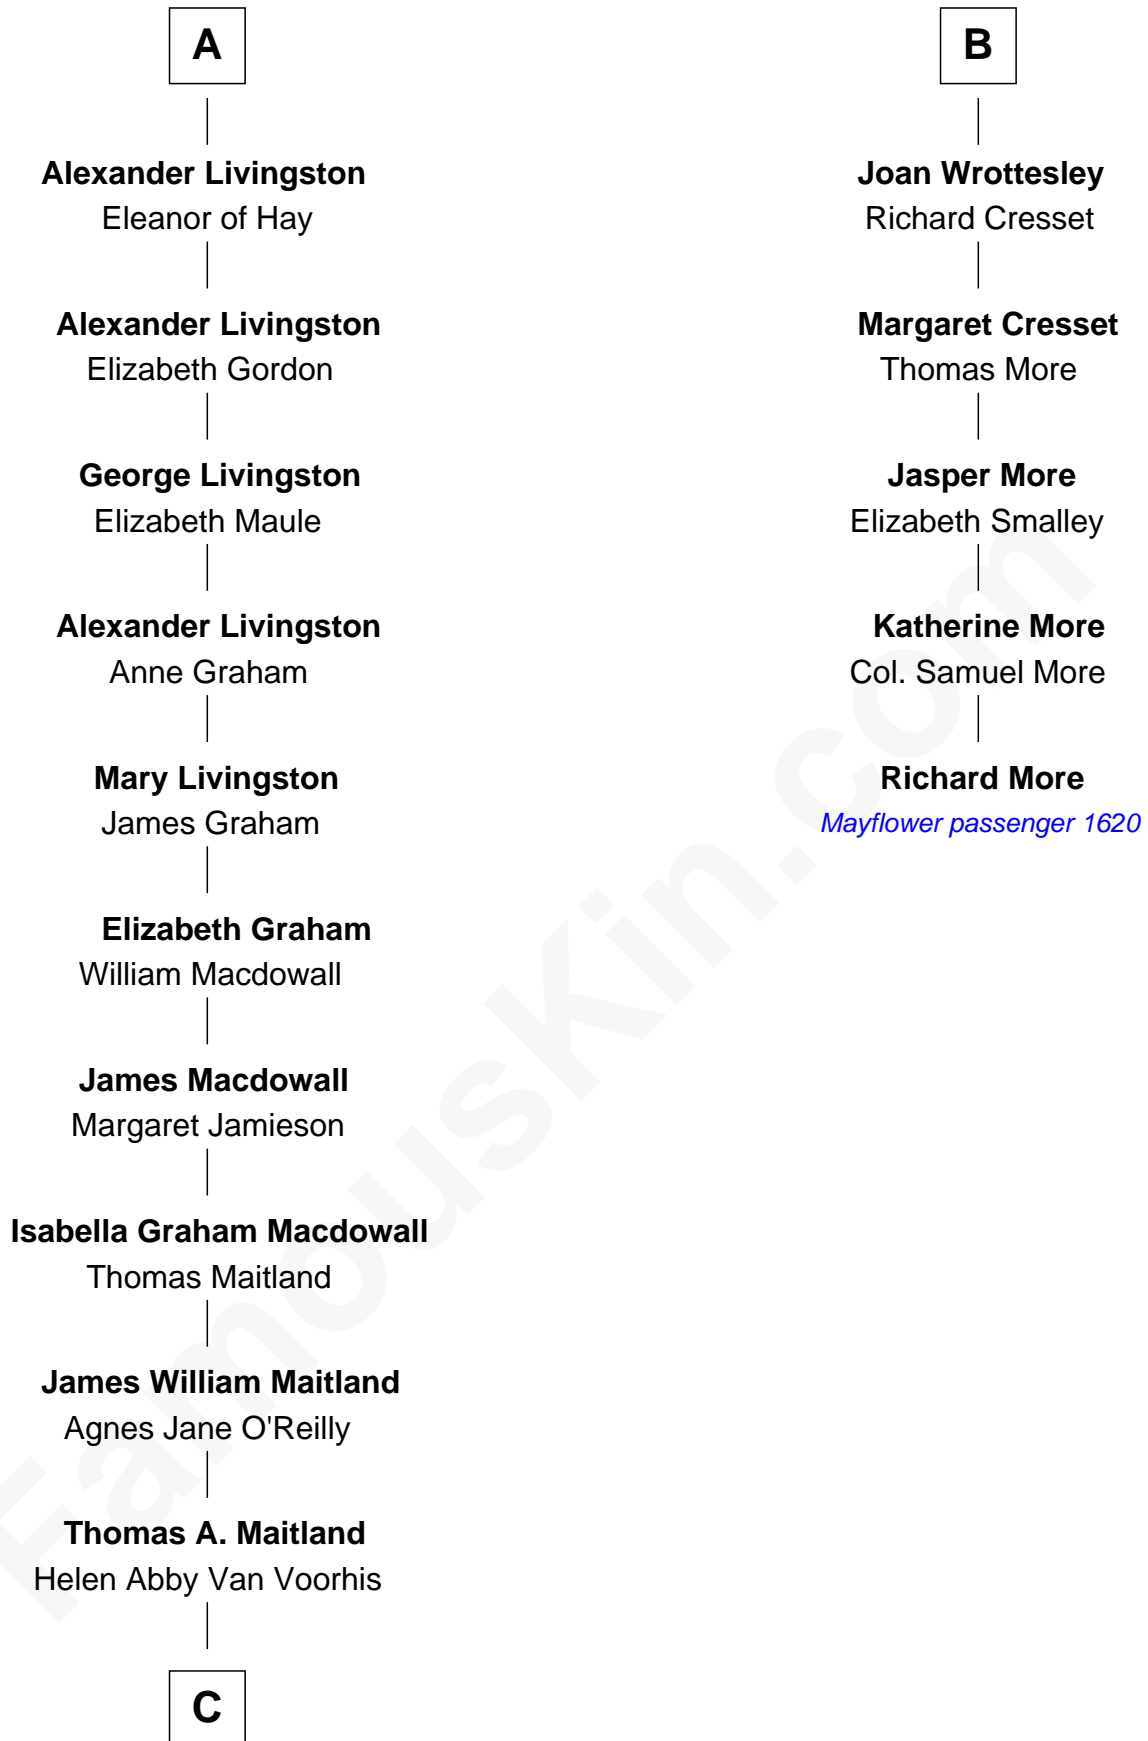

FamousKin.com Relationship Chart of

Howard Dean

79th Governor of Vermont

11th cousin 8 times removed of

Richard More

(c1614 - c1696) Mayflower passenger 1620

MAYFLOWER

Edward III, King of England

Philippa of Hainault

C

—
James William Maitland

Sylvia Wigglesworth

—
Andrea Belden Maitland

Howard Brush Dean

—
Howard Dean

79th Governor of Vermont