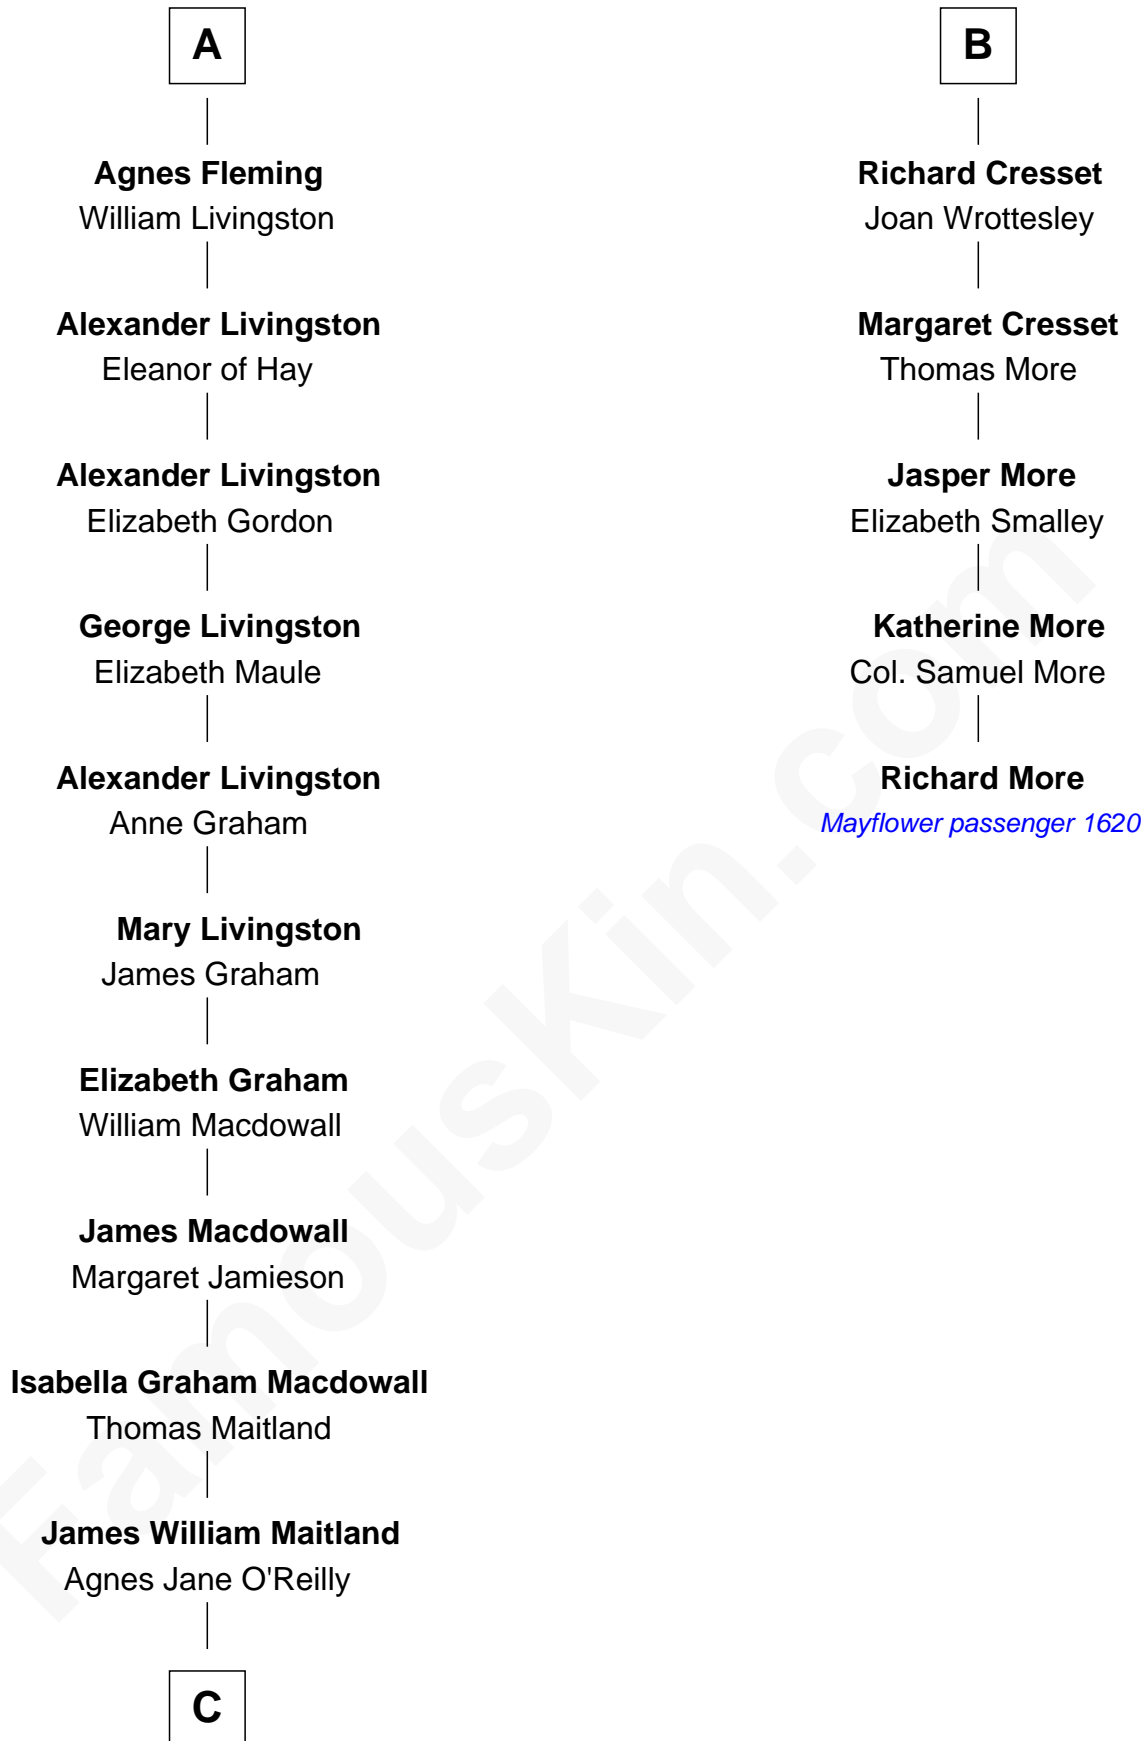

# FamousKin.com Relationship Chart of

**Howard Dean**

*79th Governor of Vermont*

11th cousin 9 times removed of

**Richard More**

*(c1614 - c1696) Mayflower passenger 1620*

**MAYFLOWER**

**C**

—  
**Thomas A. Maitland**  
Helen Abby Van Voorhis

—  
**James William Maitland**  
Sylvia Wigglesworth

—  
**Andrea Belden Maitland**  
Howard Brush Dean

—  
**Howard Dean**  
*79th Governor of Vermont*