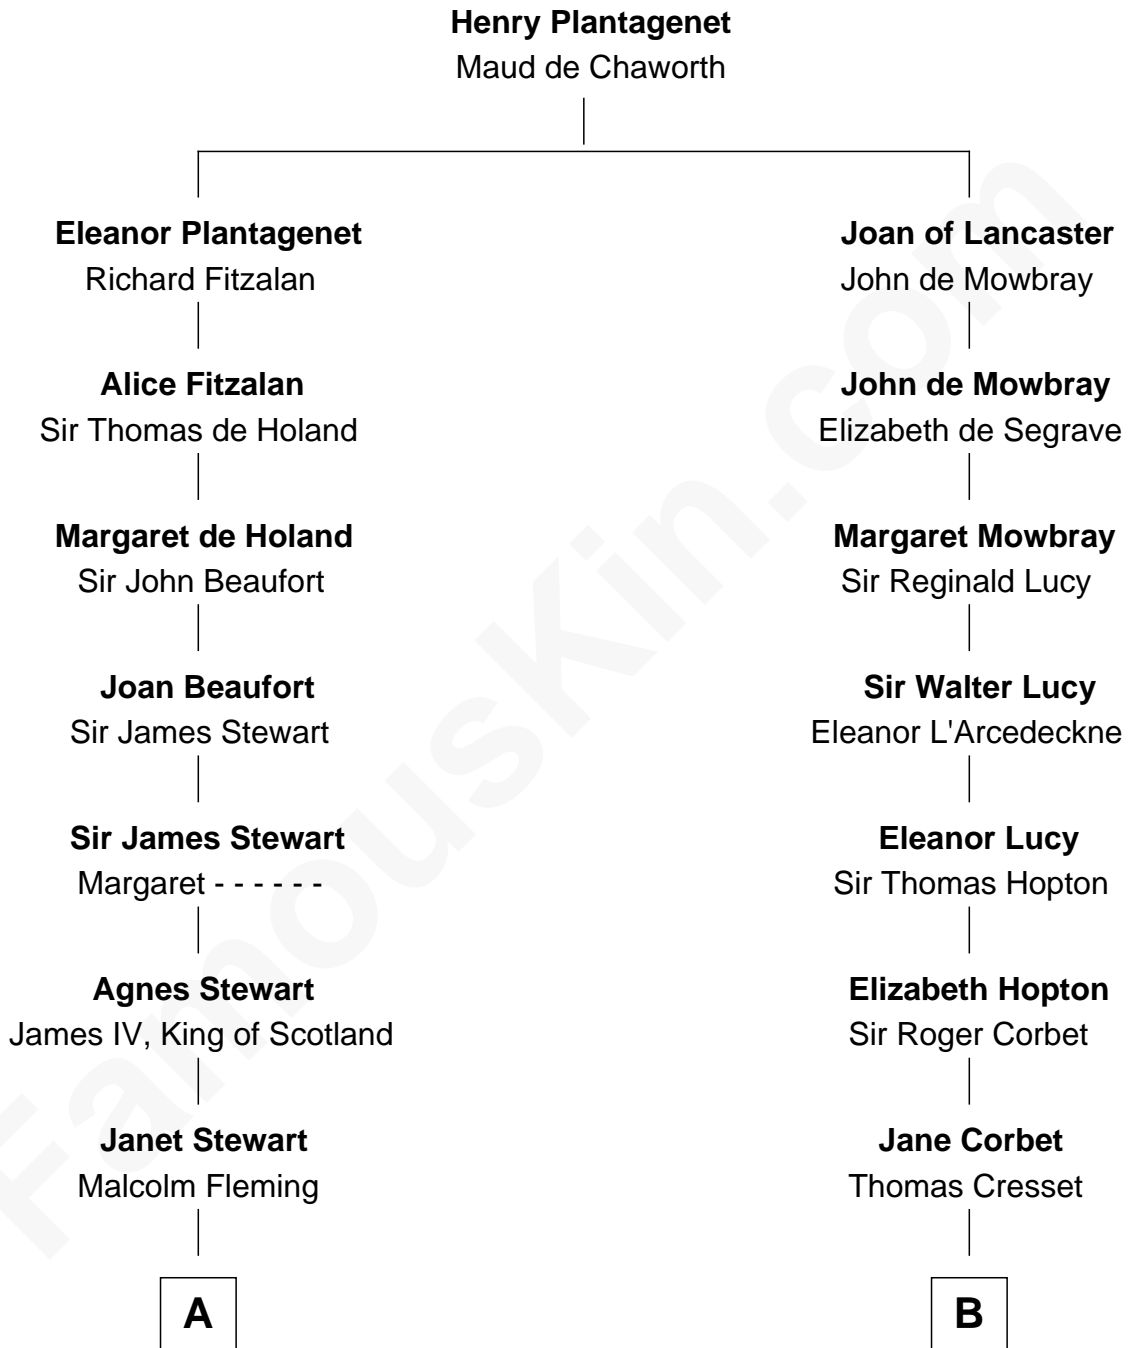

# FamousKin.com Relationship Chart of

**Howard Dean**

*79th Governor of Vermont*

11th cousin 9 times removed of

**Richard More**

*(c1614 - c1696) Mayflower passenger 1620*

**MAYFLOWER**

**C**

—  
**Thomas A. Maitland**  
Helen Abby Van Voorhis

—  
**James William Maitland**  
Sylvia Wigglesworth

—  
**Andrea Belden Maitland**  
Howard Brush Dean

—  
**Howard Dean**  
*79th Governor of Vermont*