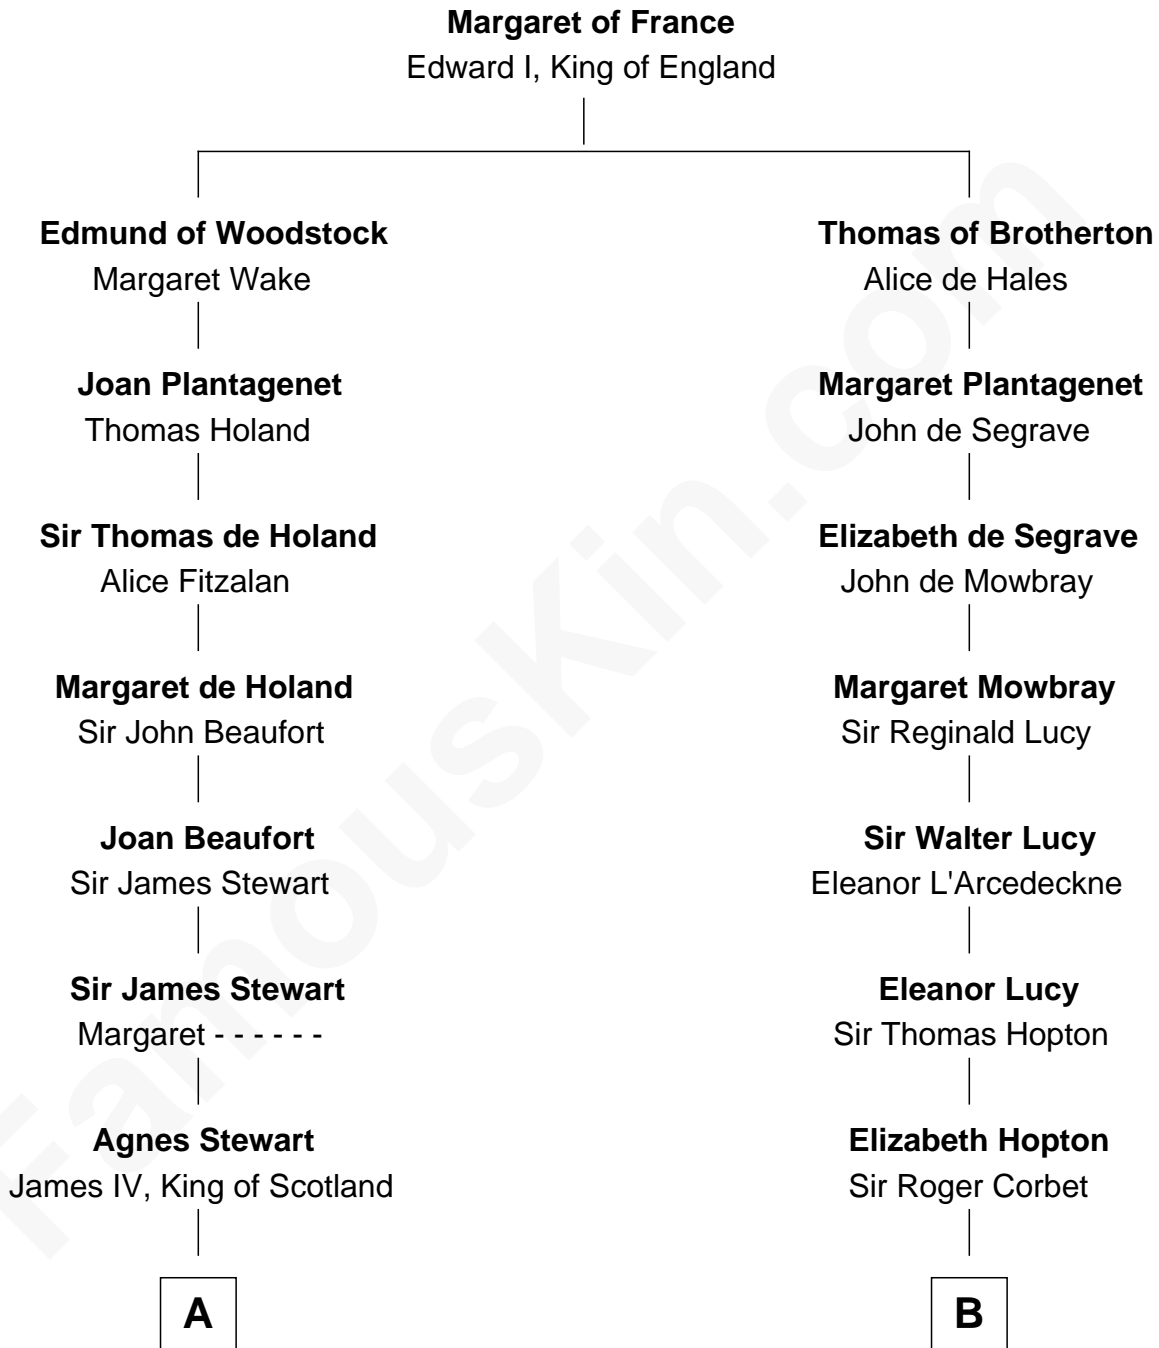

# FamousKin.com Relationship Chart of

**Howard Dean**

*79th Governor of Vermont*

12th cousin 9 times removed of

**Richard More**

*(c1614 - c1696) Mayflower passenger 1620*

**MAYFLOWER**

**C**

James William Maitland

Agnes Jane O'Reilly

Thomas A. Maitland

Helen Abby Van Voorhis

James William Maitland

Sylvia Wigglesworth

Andrea Belden Maitland

Howard Brush Dean

Howard Dean

*79th Governor of Vermont*

FamousKin.com