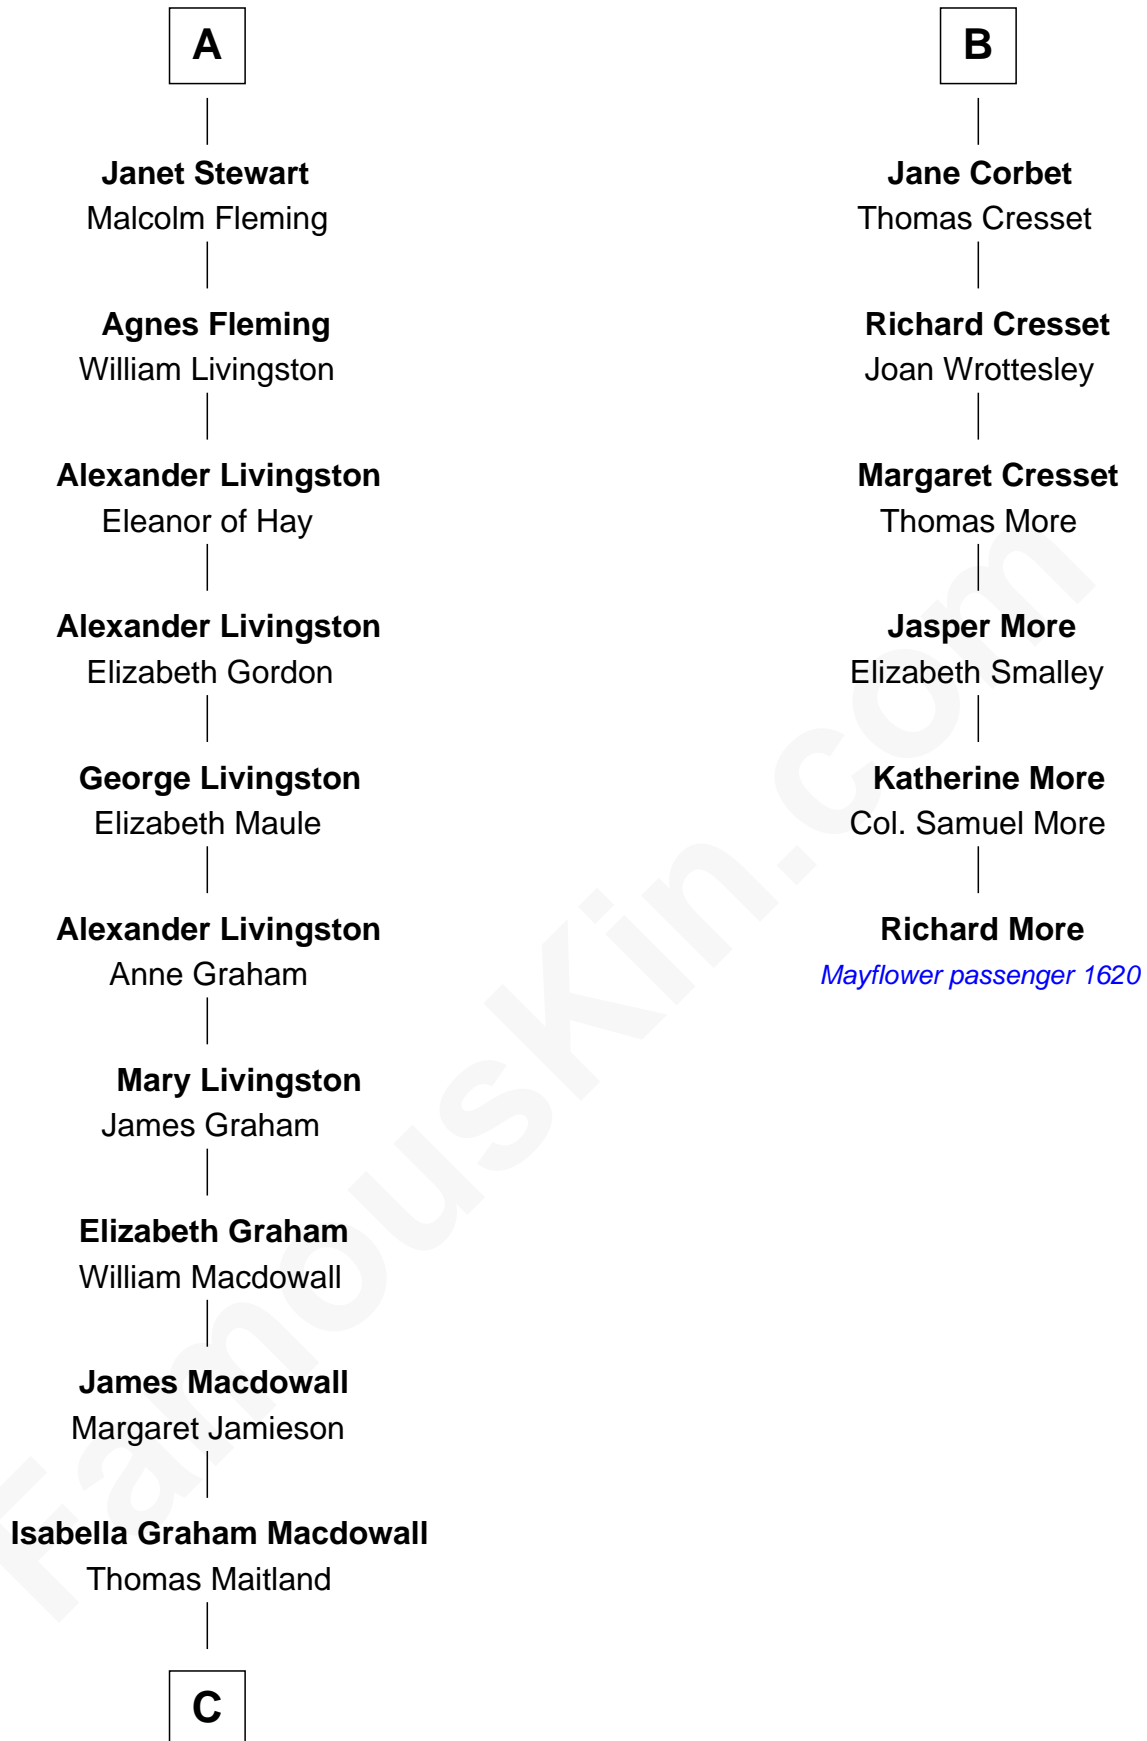

# FamousKin.com Relationship Chart of

**Howard Dean**

*79th Governor of Vermont*

12th cousin 9 times removed of

**Richard More**

*(c1614 - c1696) Mayflower passenger 1620*

**MAYFLOWER**

**C**

James William Maitland

Agnes Jane O'Reilly

Thomas A. Maitland

Helen Abby Van Voorhis

James William Maitland

Sylvia Wigglesworth

Andrea Belden Maitland

Howard Brush Dean