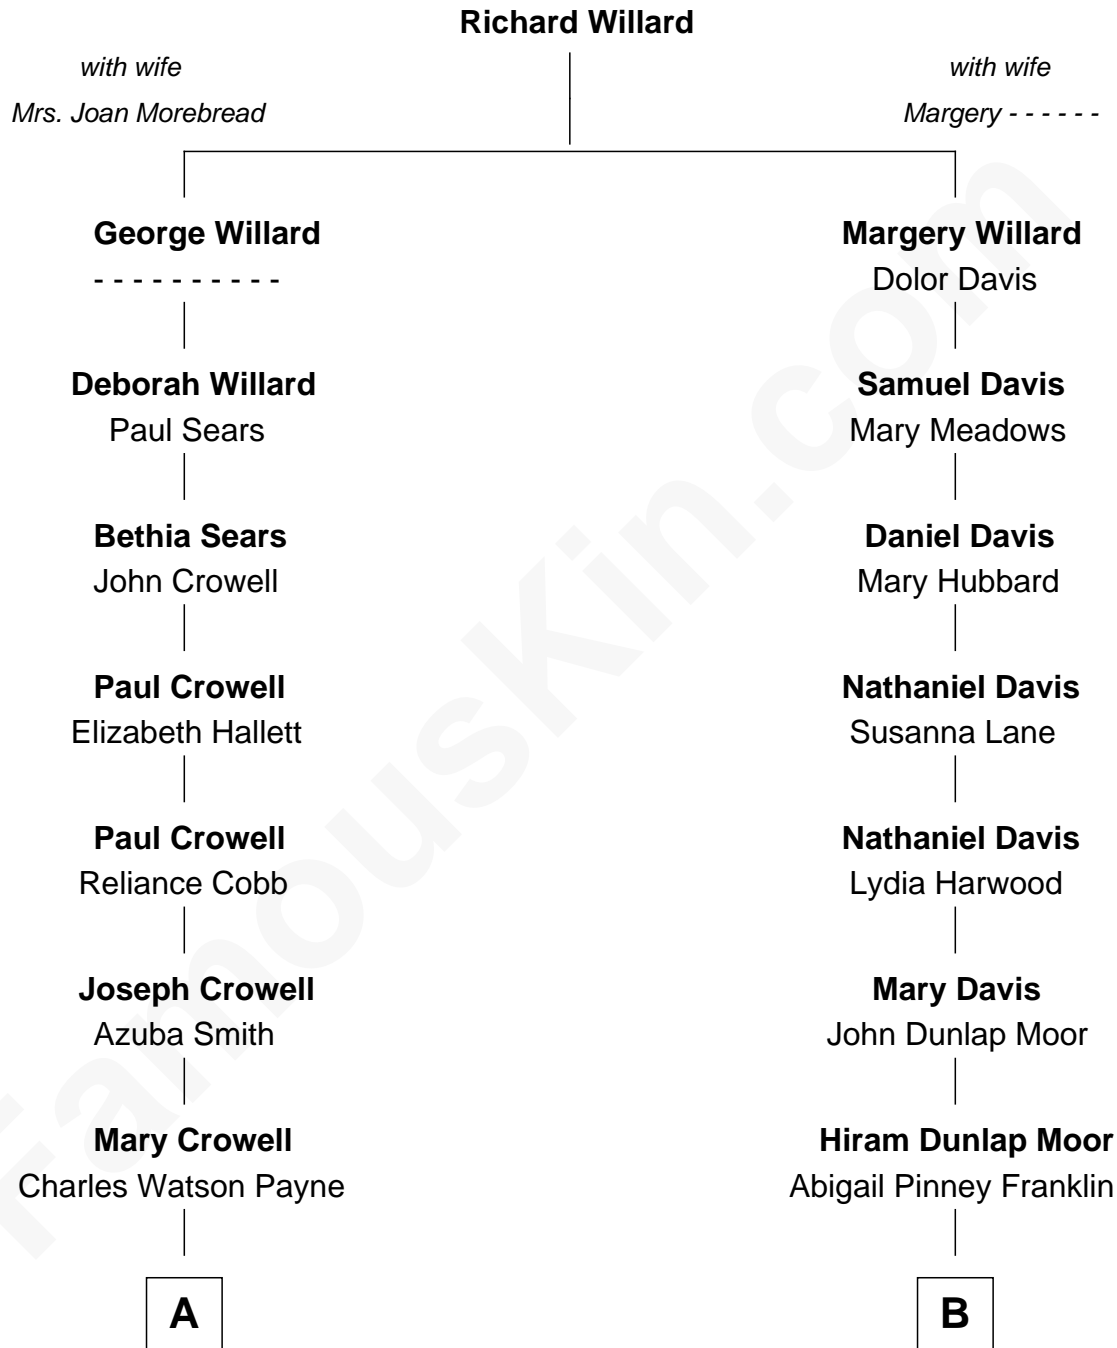

FamousKin.com Relationship Chart of

Howard Dean

79th Governor of Vermont

8th cousin 4 times removed of

Calvin Coolidge

30th U.S. President

A

Charles Watson Payne
Maria Christiana Hildreth