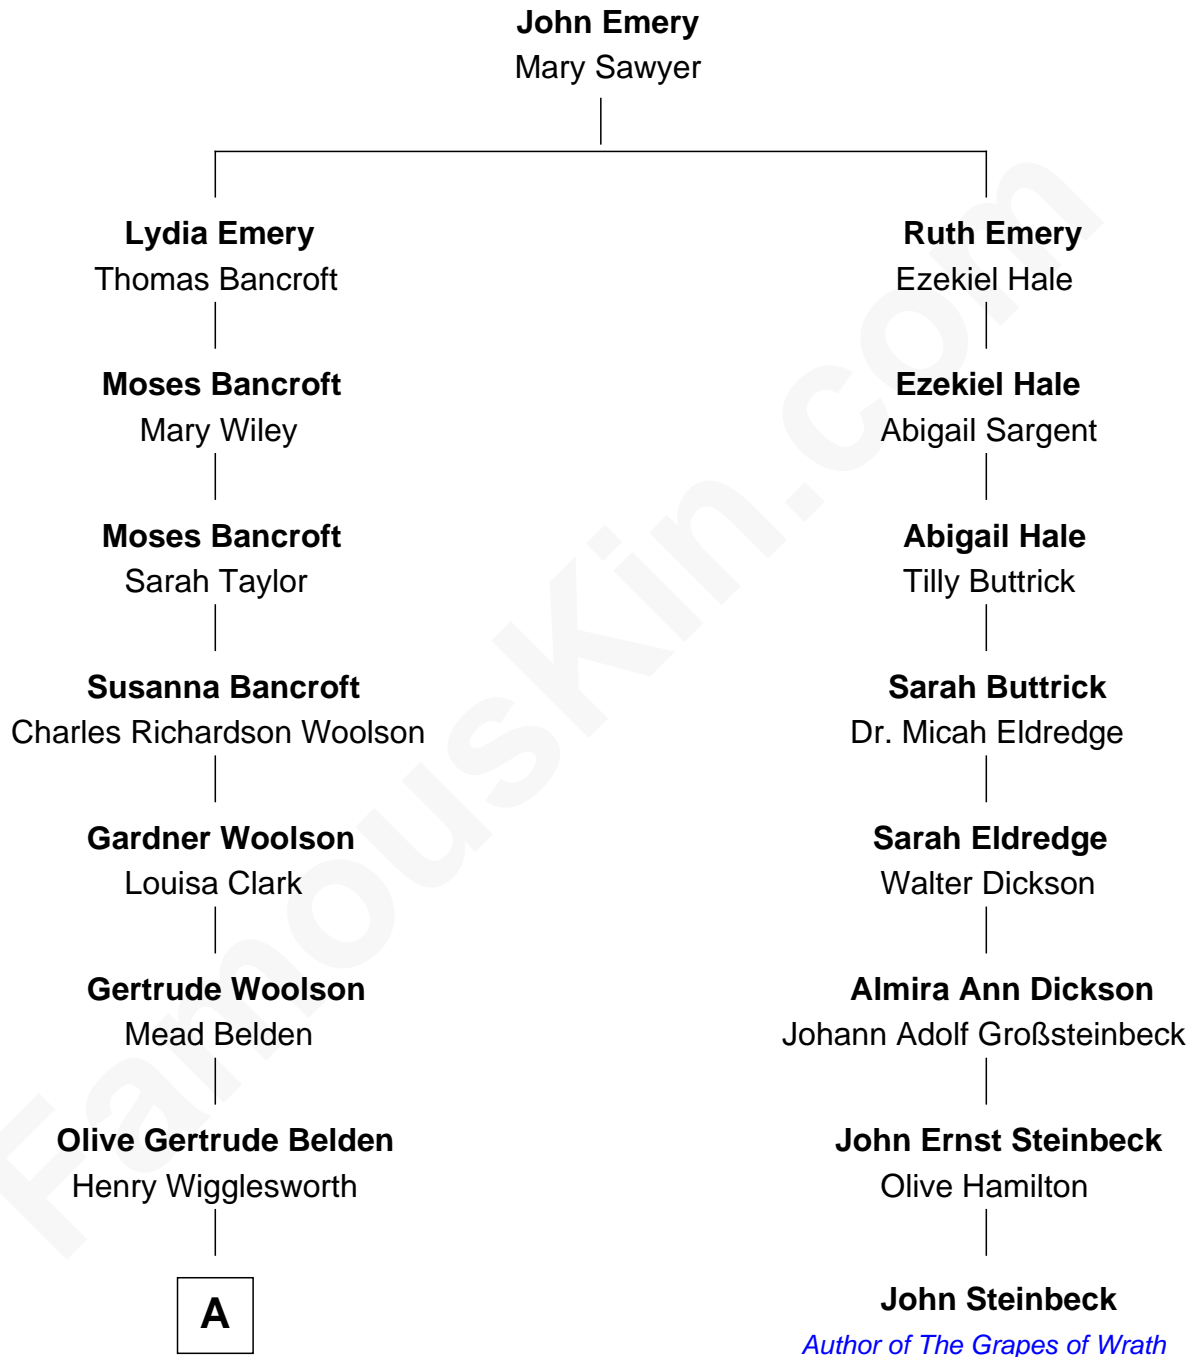

# FamousKin.com Relationship Chart of

**Howard Dean**

*79th Governor of Vermont*

7th cousin 2 times removed of

**John Steinbeck**

*Author of The Grapes of Wrath*

A

|  
**Sylvia Wigglesworth**  
James William Maitland

|  
**Andrea Belden Maitland**  
Howard Brush Dean

|  
**Howard Dean**  
*79th Governor of Vermont*