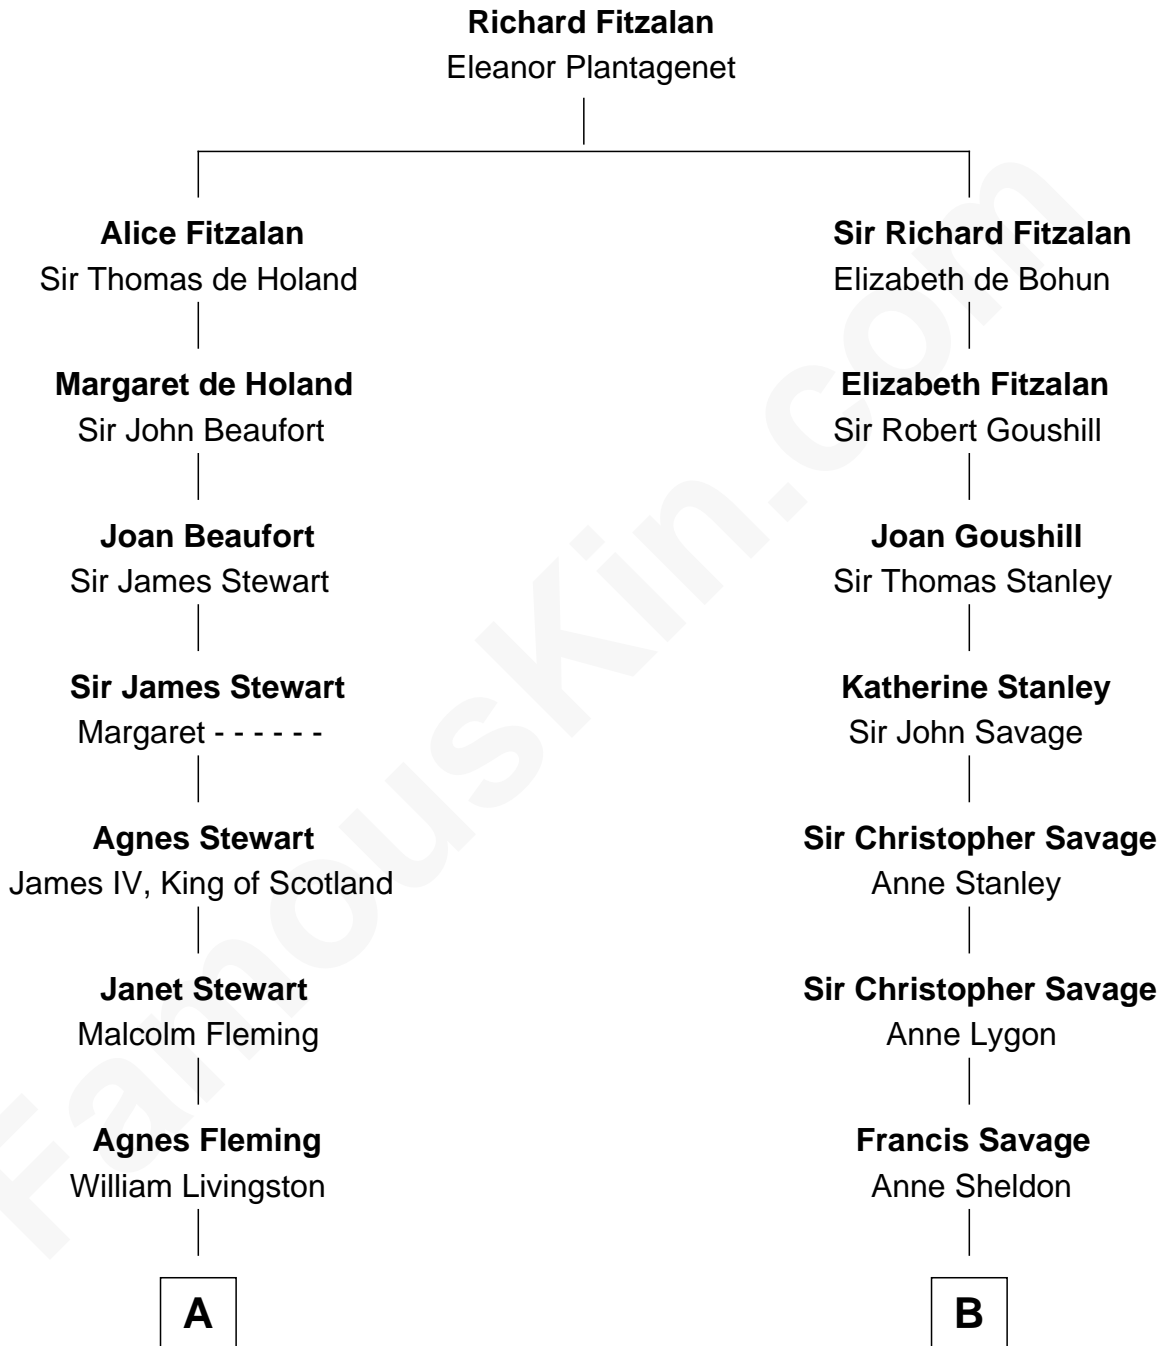

FamousKin.com Relationship Chart of

Howard Dean

79th Governor of Vermont

18th cousin 1 time removed of

Adlai Stevenson II

31st Governor of Illinois

C

James William Maitland

Sylvia Wigglesworth

Andrea Belden Maitland

Howard Brush Dean

Howard Dean

79th Governor of Vermont

D

Lewis Green Stevenson

Helen Louise Davis

Adlai Stevenson II

31st Governor of Illinois

FamousKin.com