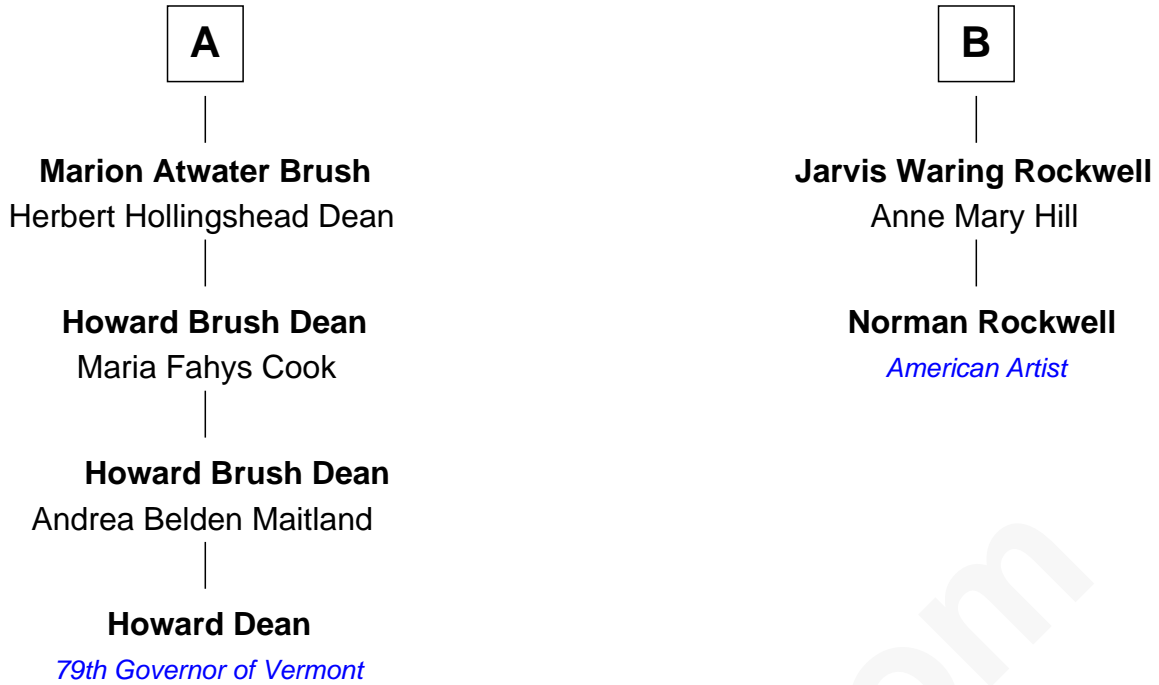

FamousKin.com Relationship Chart of

Howard Dean

79th Governor of Vermont

8th cousin 2 times removed of

Norman Rockwell

American Artist

Matthew Marvin

*with wife
Alice - - - - -*

*with wife
Elizabeth - - - - -*

FamousKin.com