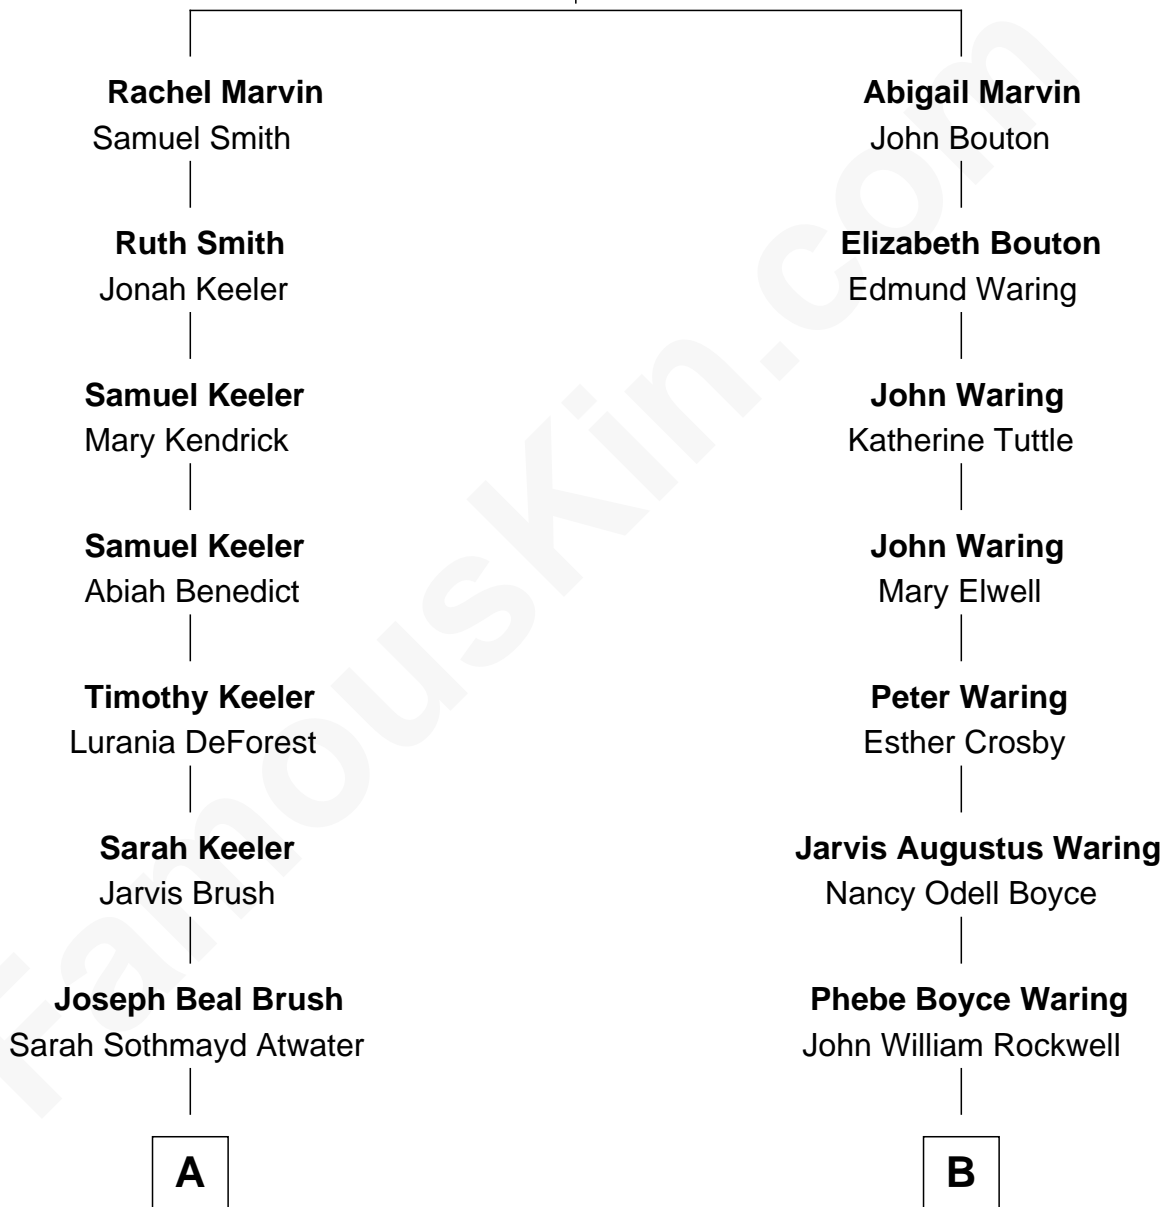

FamousKin.com Relationship Chart of

Howard Dean

79th Governor of Vermont

8th cousin 2 times removed of

Norman Rockwell

American Artist

Matthew Marvin

*with wife
Alice - - - - -*

*with wife
Elizabeth - - - - -*

FamousKin.com