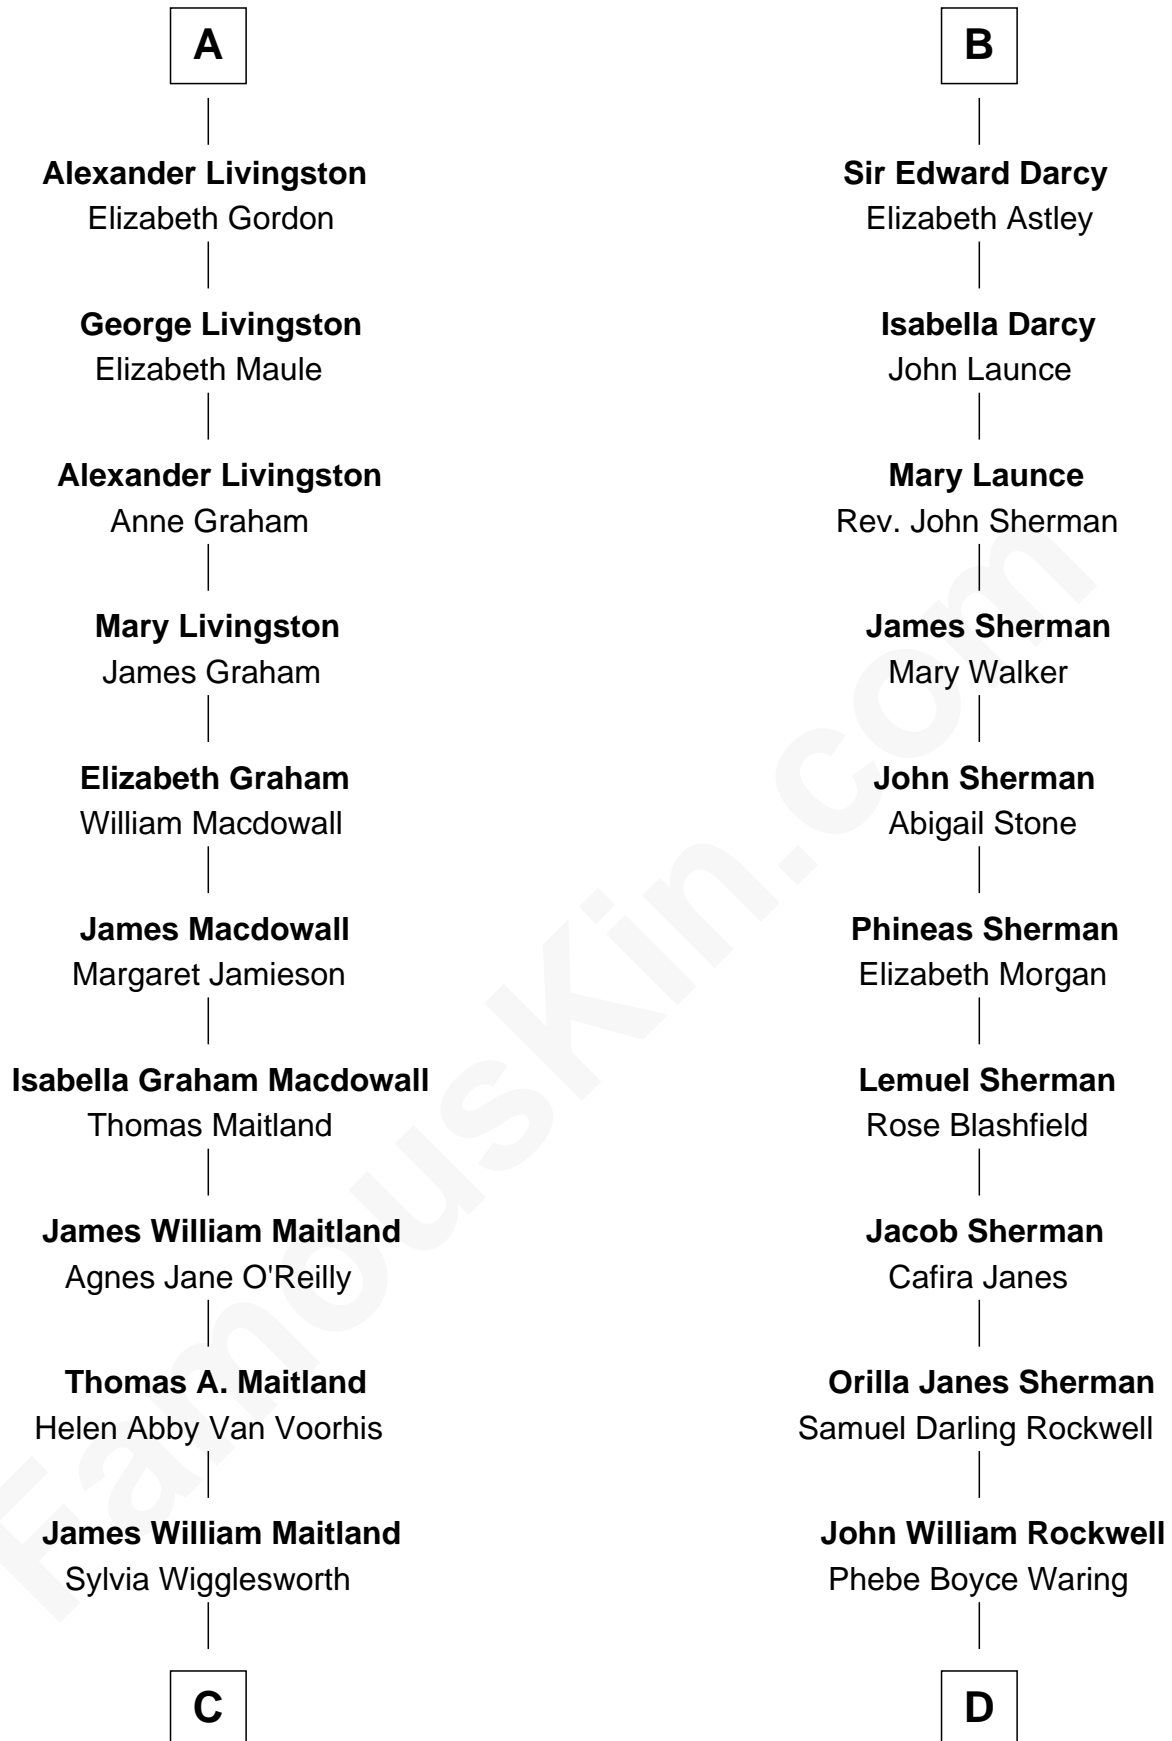

FamousKin.com Relationship Chart of

Howard Dean

79th Governor of Vermont

18th cousin of

Norman Rockwell

American Artist

John of Gaunt

Katherine Roet

Janet Stewart

Malcolm Fleming

Agnes Fleming

William Livingston

Alexander Livingston

Eleanor of Hay

A

Joan Beaufort

Eupheme Langton

Sir Thomas Darcy

Dowsabel Tempest

Sir Arthur Darcy

Mary Carew

B

C

Andrea Belden Maitland

Howard Brush Dean

Howard Dean

79th Governor of Vermont

D

Jarvis Waring Rockwell

Anne Mary Hill

Norman Rockwell

American Artist