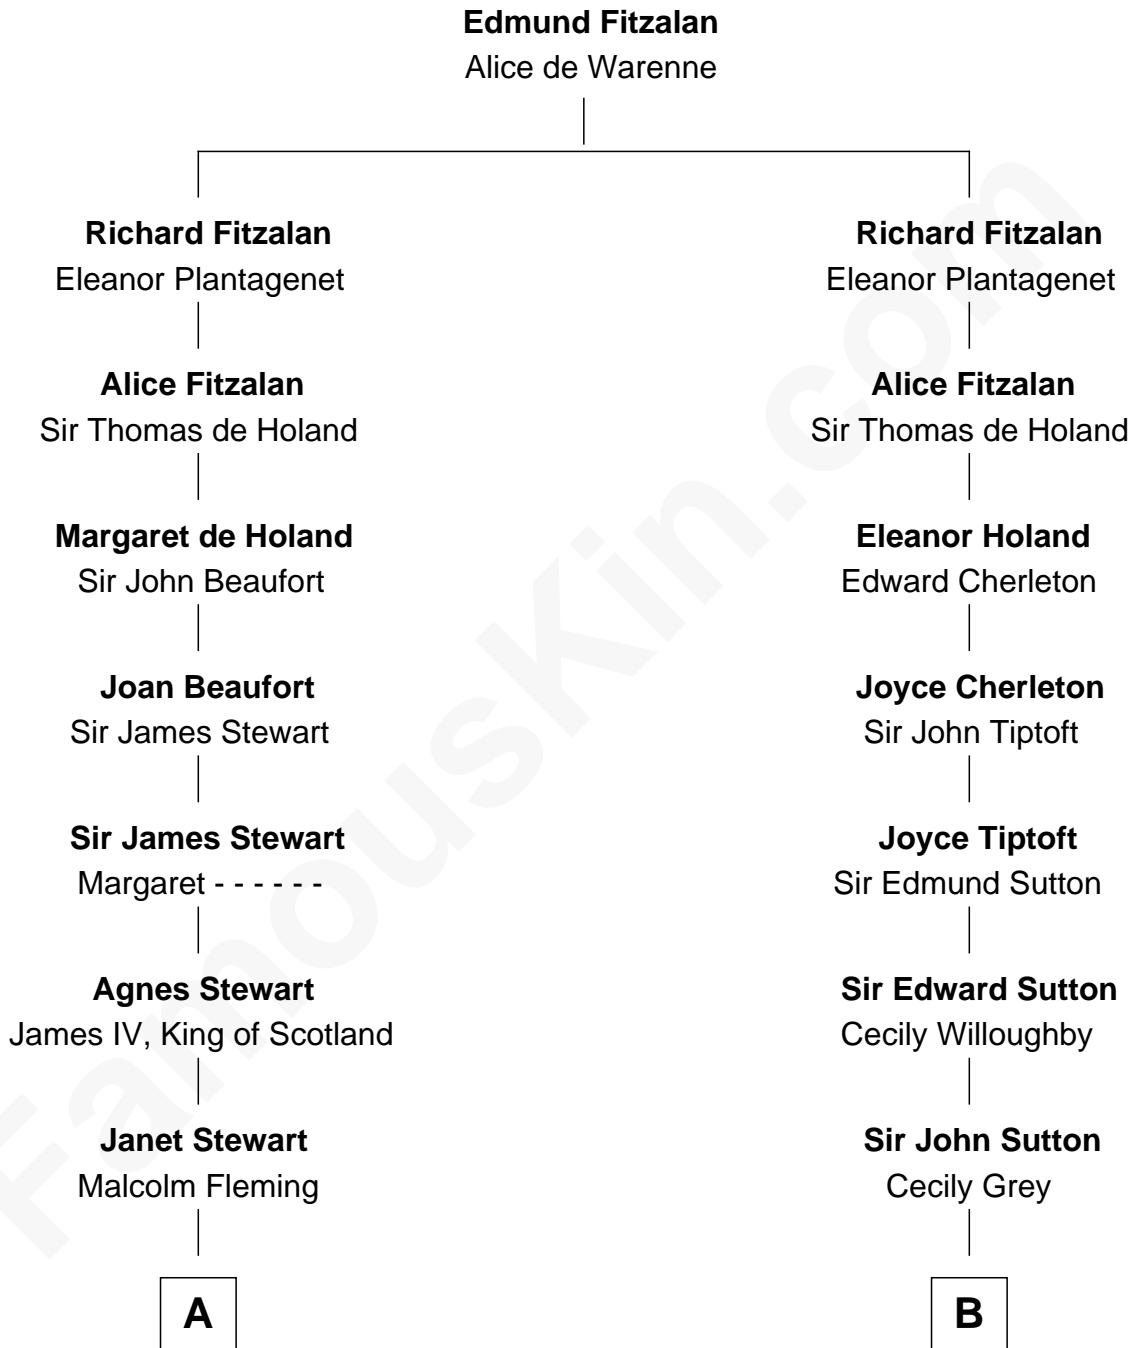

FamousKin.com Relationship Chart of

Howard Dean

79th Governor of Vermont

15th cousin 5 times removed of

Nicholas Gilman

Signer of the U.S. Constitution

C

—
Thomas A. Maitland
Helen Abby Van Voorhis

—
James William Maitland
Sylvia Wigglesworth

—
Andrea Belden Maitland
Howard Brush Dean

—
Howard Dean
79th Governor of Vermont

FamousKin.com