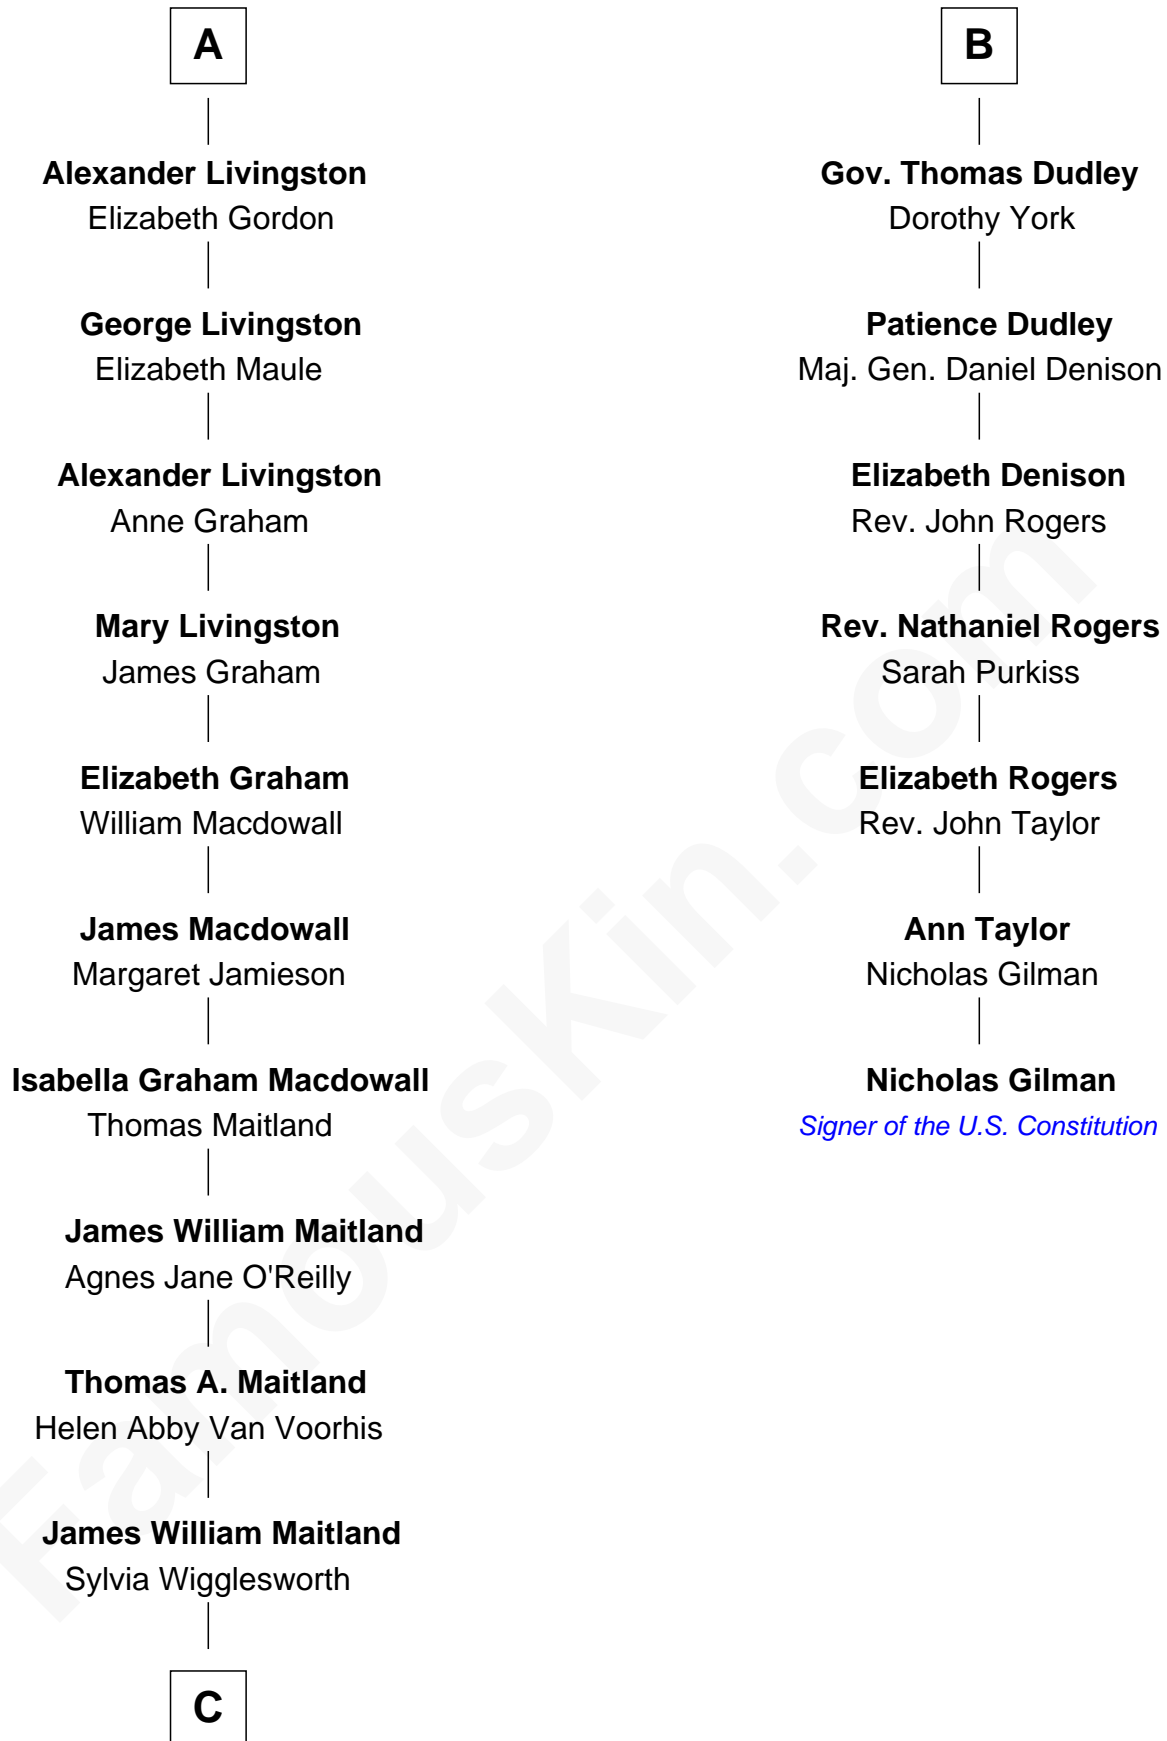

FamousKin.com Relationship Chart of

Howard Dean

79th Governor of Vermont

13th cousin 5 times removed of

Nicholas Gilman

Signer of the U.S. Constitution

Sir Thomas de Holand

Alice Fitzalan

C

Andrea Belden Maitland

Howard Brush Dean

Howard Dean

79th Governor of Vermont

FamousKin.com