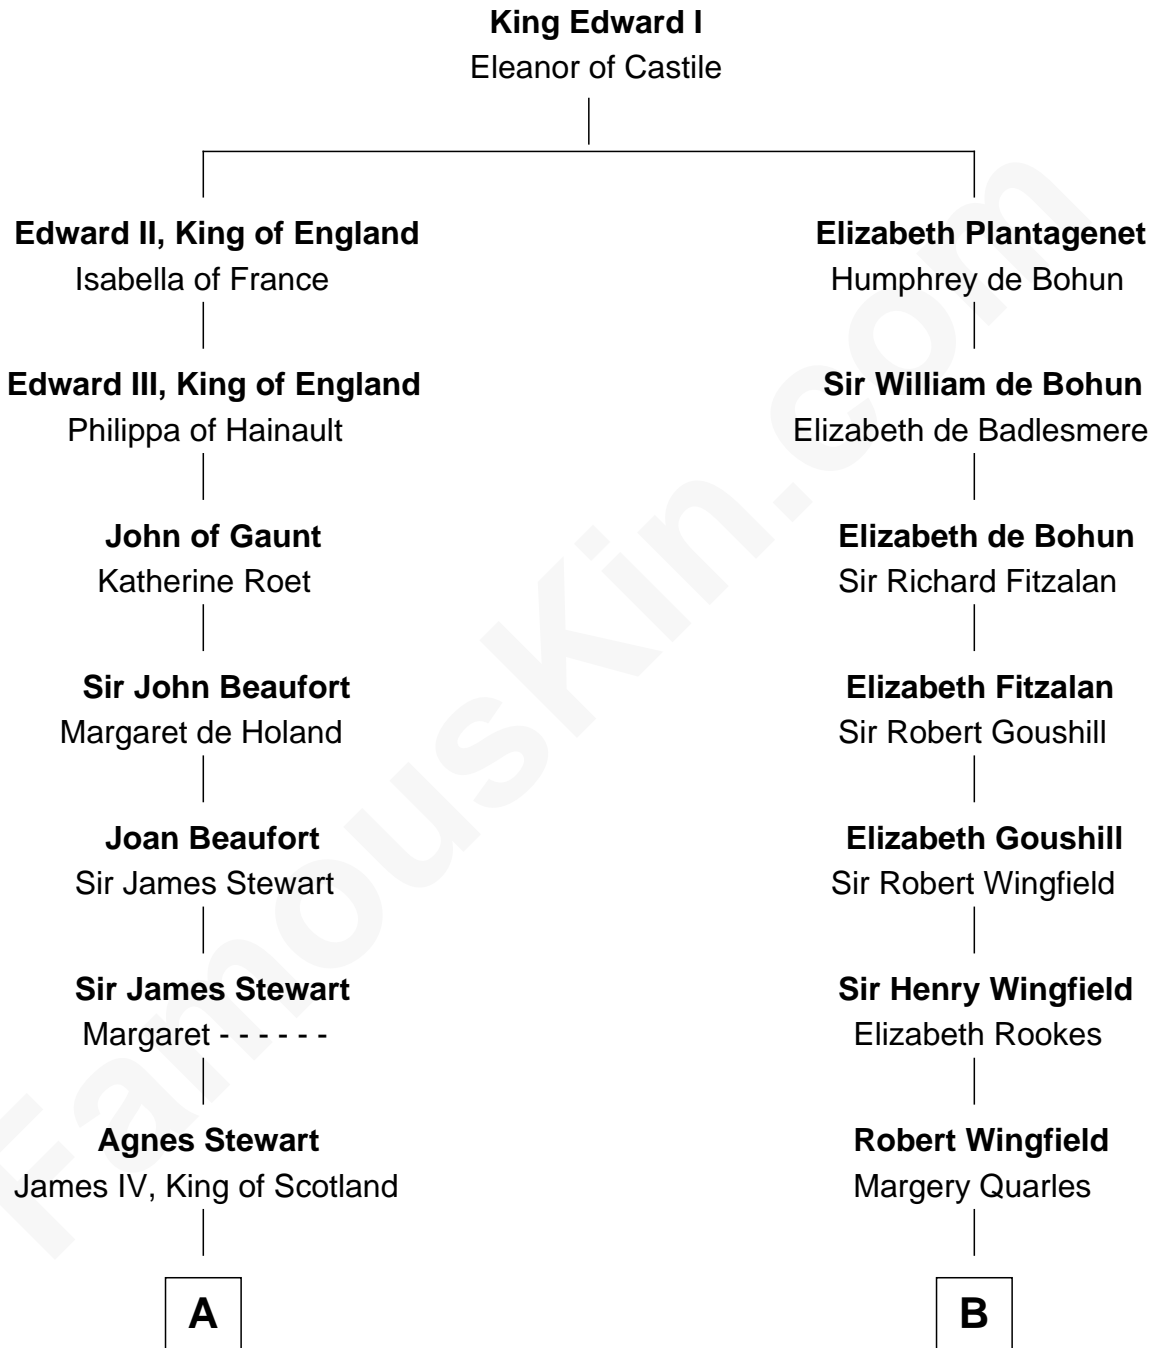

FamousKin.com Relationship Chart of

Howard Dean

79th Governor of Vermont

20th cousin 1 time removed of

Valerie Bertinelli

Television Actress

C

James William Maitland

Agnes Jane O'Reilly

Thomas A. Maitland

Helen Abby Van Voorhis

James William Maitland

Sylvia Wigglesworth

Andrea Belden Maitland

Howard Brush Dean

Howard Dean