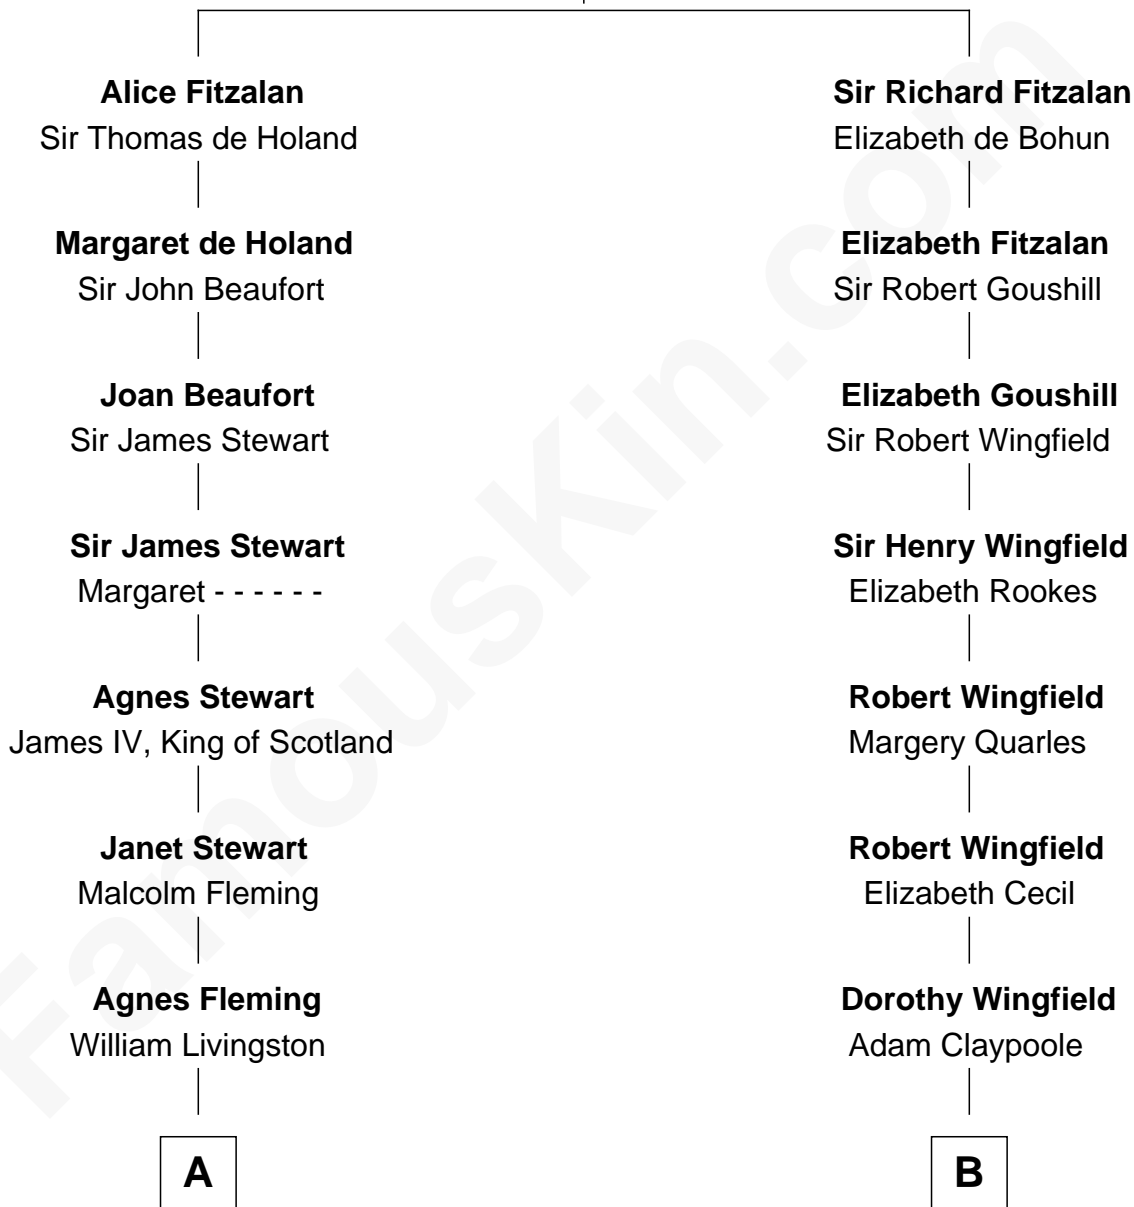

# FamousKin.com Relationship Chart of

**Howard Dean**

*79th Governor of Vermont*

18th cousin 1 time removed of

**Valerie Bertinelli**

*Television Actress*

**Richard Fitzalan**  
Eleanor Plantagenet

**C**

**James William Maitland**

Sylvia Wigglesworth

**Andrea Belden Maitland**

Howard Brush Dean

**Howard Dean**

*79th Governor of Vermont*

**D**

**Nancy L. Carvin**