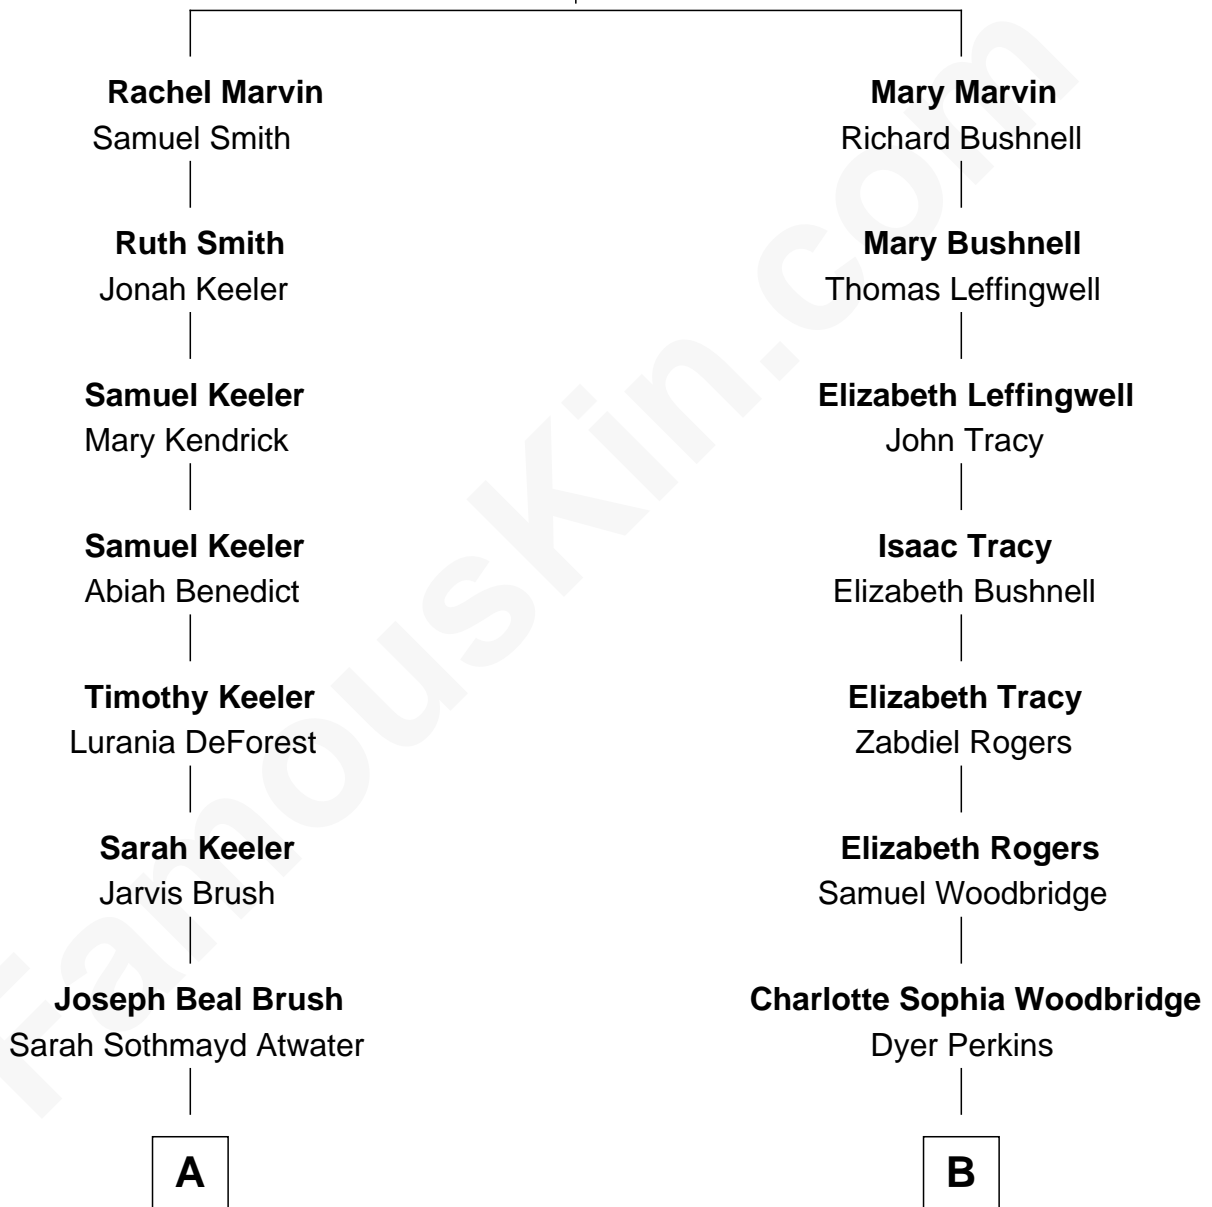

FamousKin.com Relationship Chart of

Howard Dean

79th Governor of Vermont

10th cousin of

Humphrey Bogart

Movie Actor

Matthew Marvin

*with wife
Alice - - - - -*

*with wife
Elizabeth - - - - -*

A

Marion Atwater Brush
Herbert Hollingshead Dean

Howard Brush Dean
Maria Fahys Cook

Howard Brush Dean
Andrea Belden Maitland

Howard Dean
79th Governor of Vermont

B

Elizabeth Rogers Perkins
Harvey Humphrey