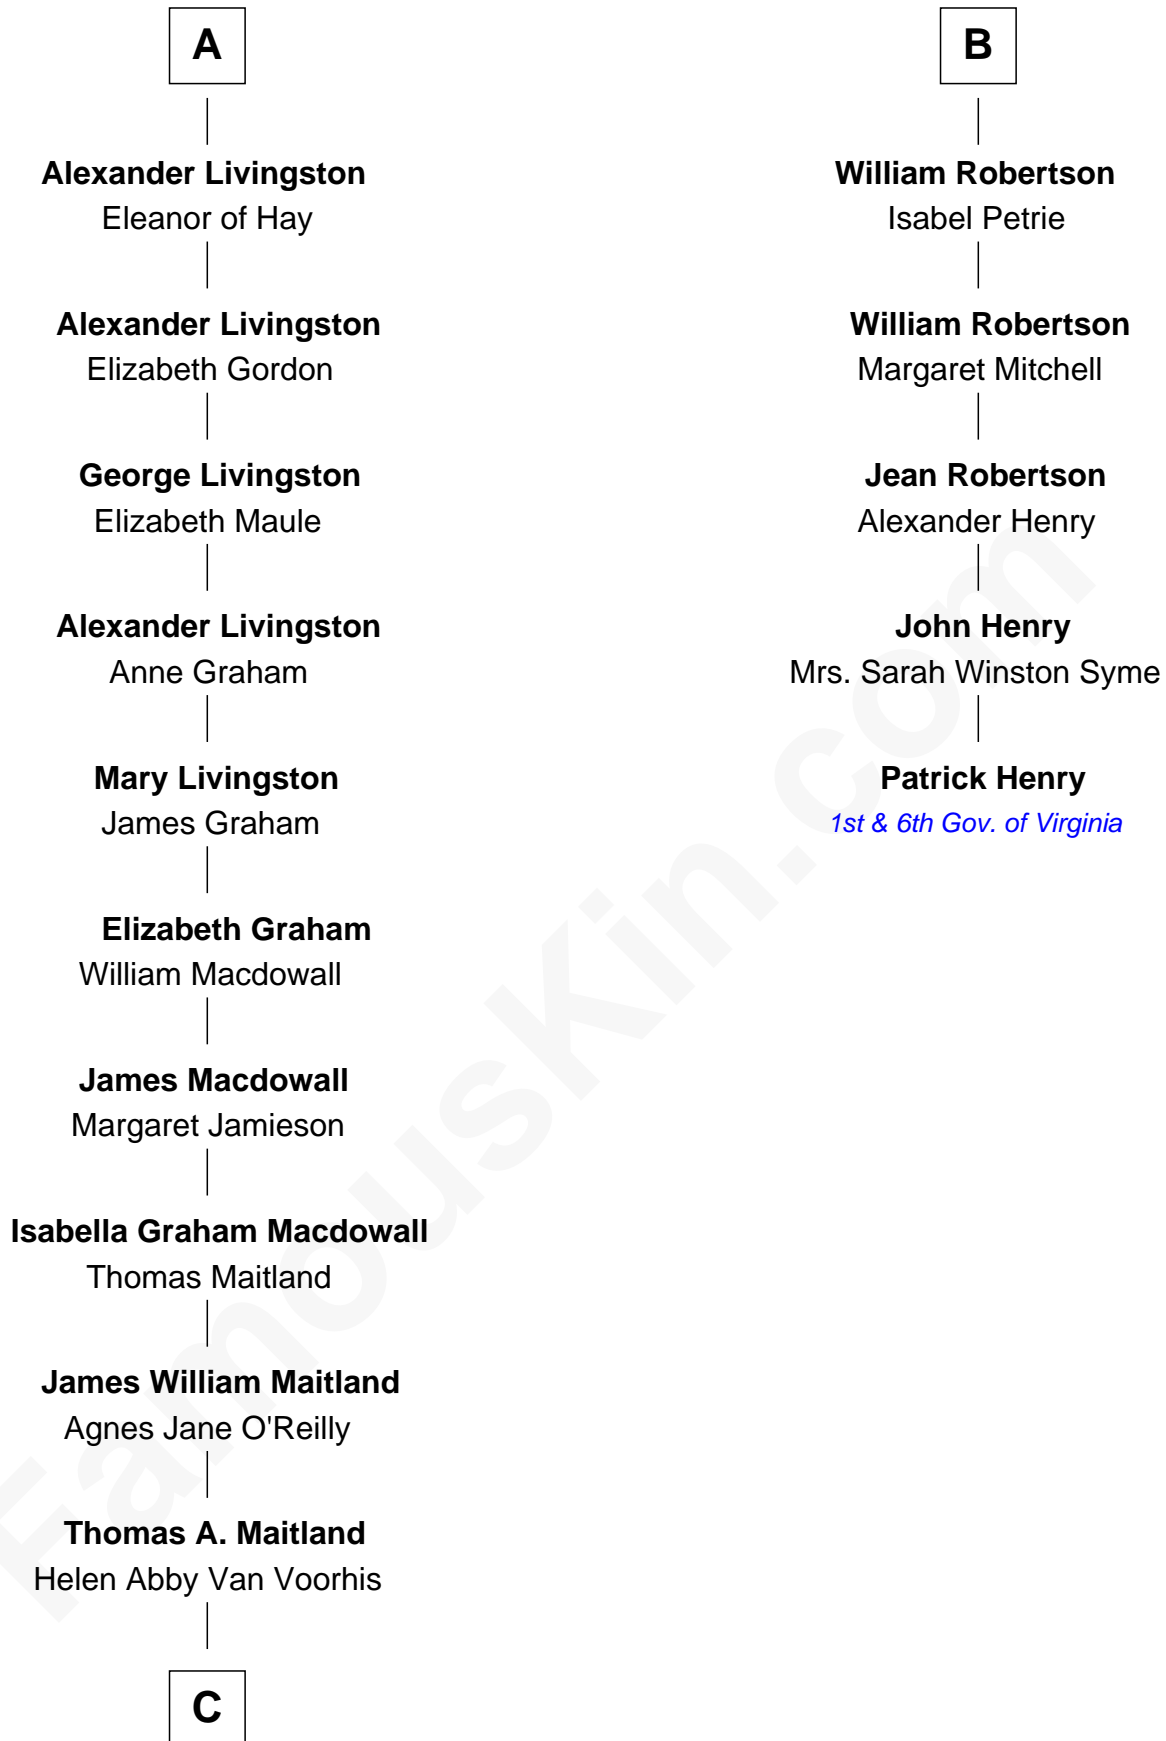

FamousKin.com Relationship Chart of

Howard Dean

79th Governor of Vermont

11th cousin 8 times removed of

Patrick Henry

1st and 6th Governor of Virginia

C

—
James William Maitland

Sylvia Wigglesworth

—
Andrea Belden Maitland

Howard Brush Dean

—
Howard Dean

79th Governor of Vermont

FamousKin.com