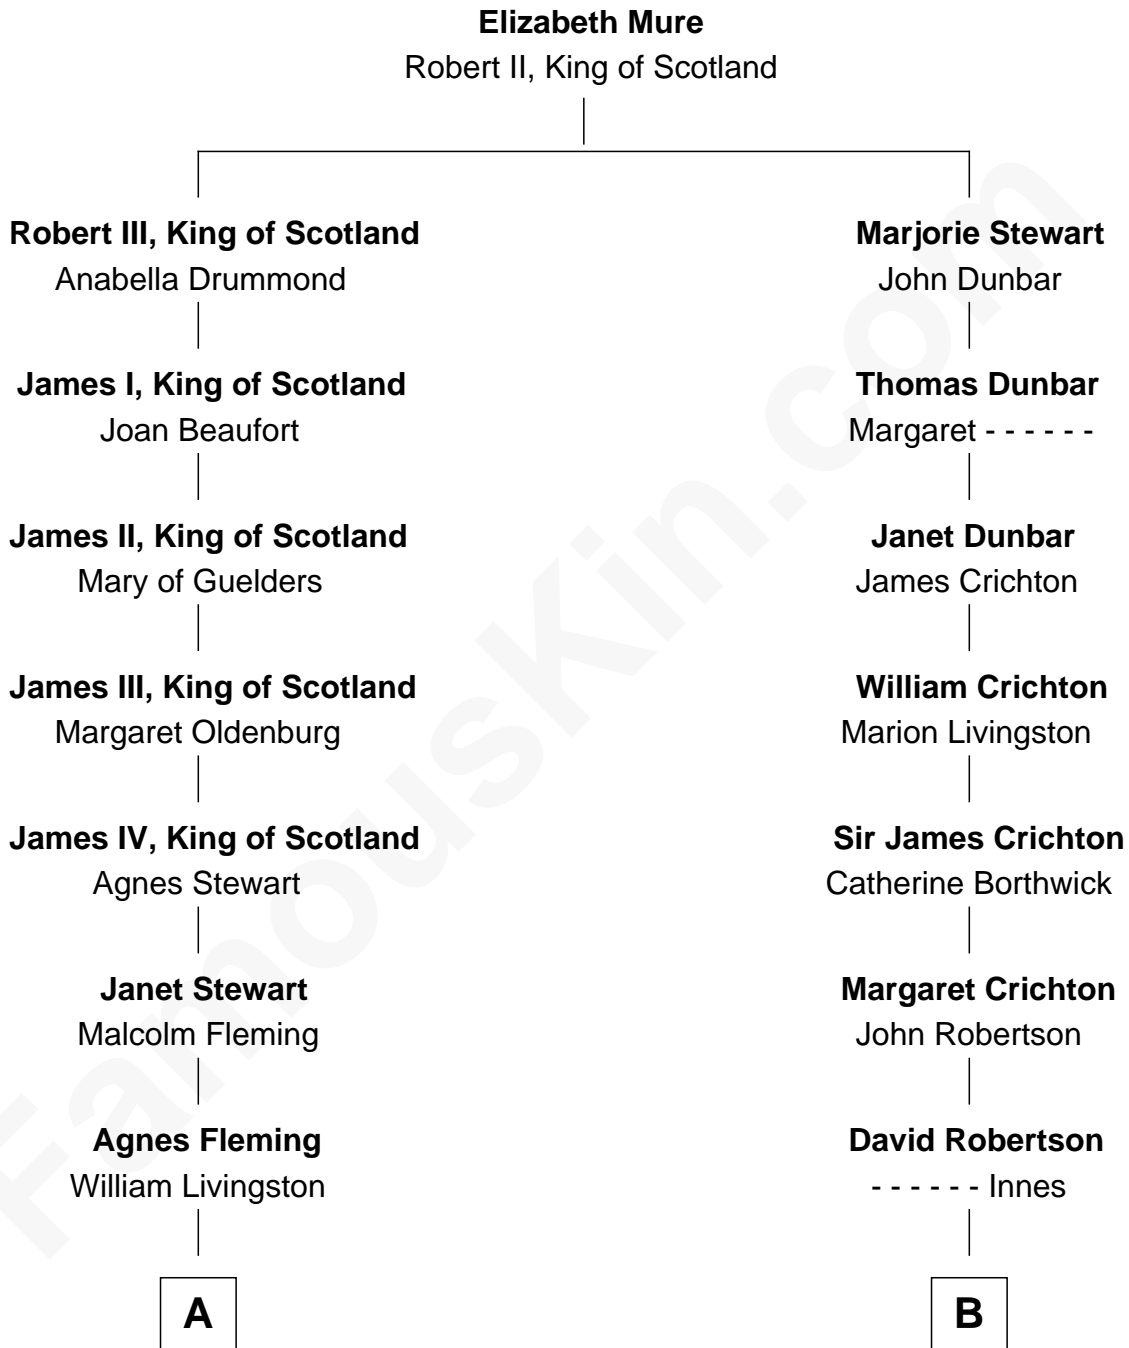

FamousKin.com Relationship Chart of

Howard Dean

79th Governor of Vermont

11th cousin 8 times removed of

Patrick Henry

1st and 6th Governor of Virginia

C

—
James William Maitland

Sylvia Wigglesworth

—
Andrea Belden Maitland

Howard Brush Dean

—
Howard Dean

79th Governor of Vermont

FamousKin.com