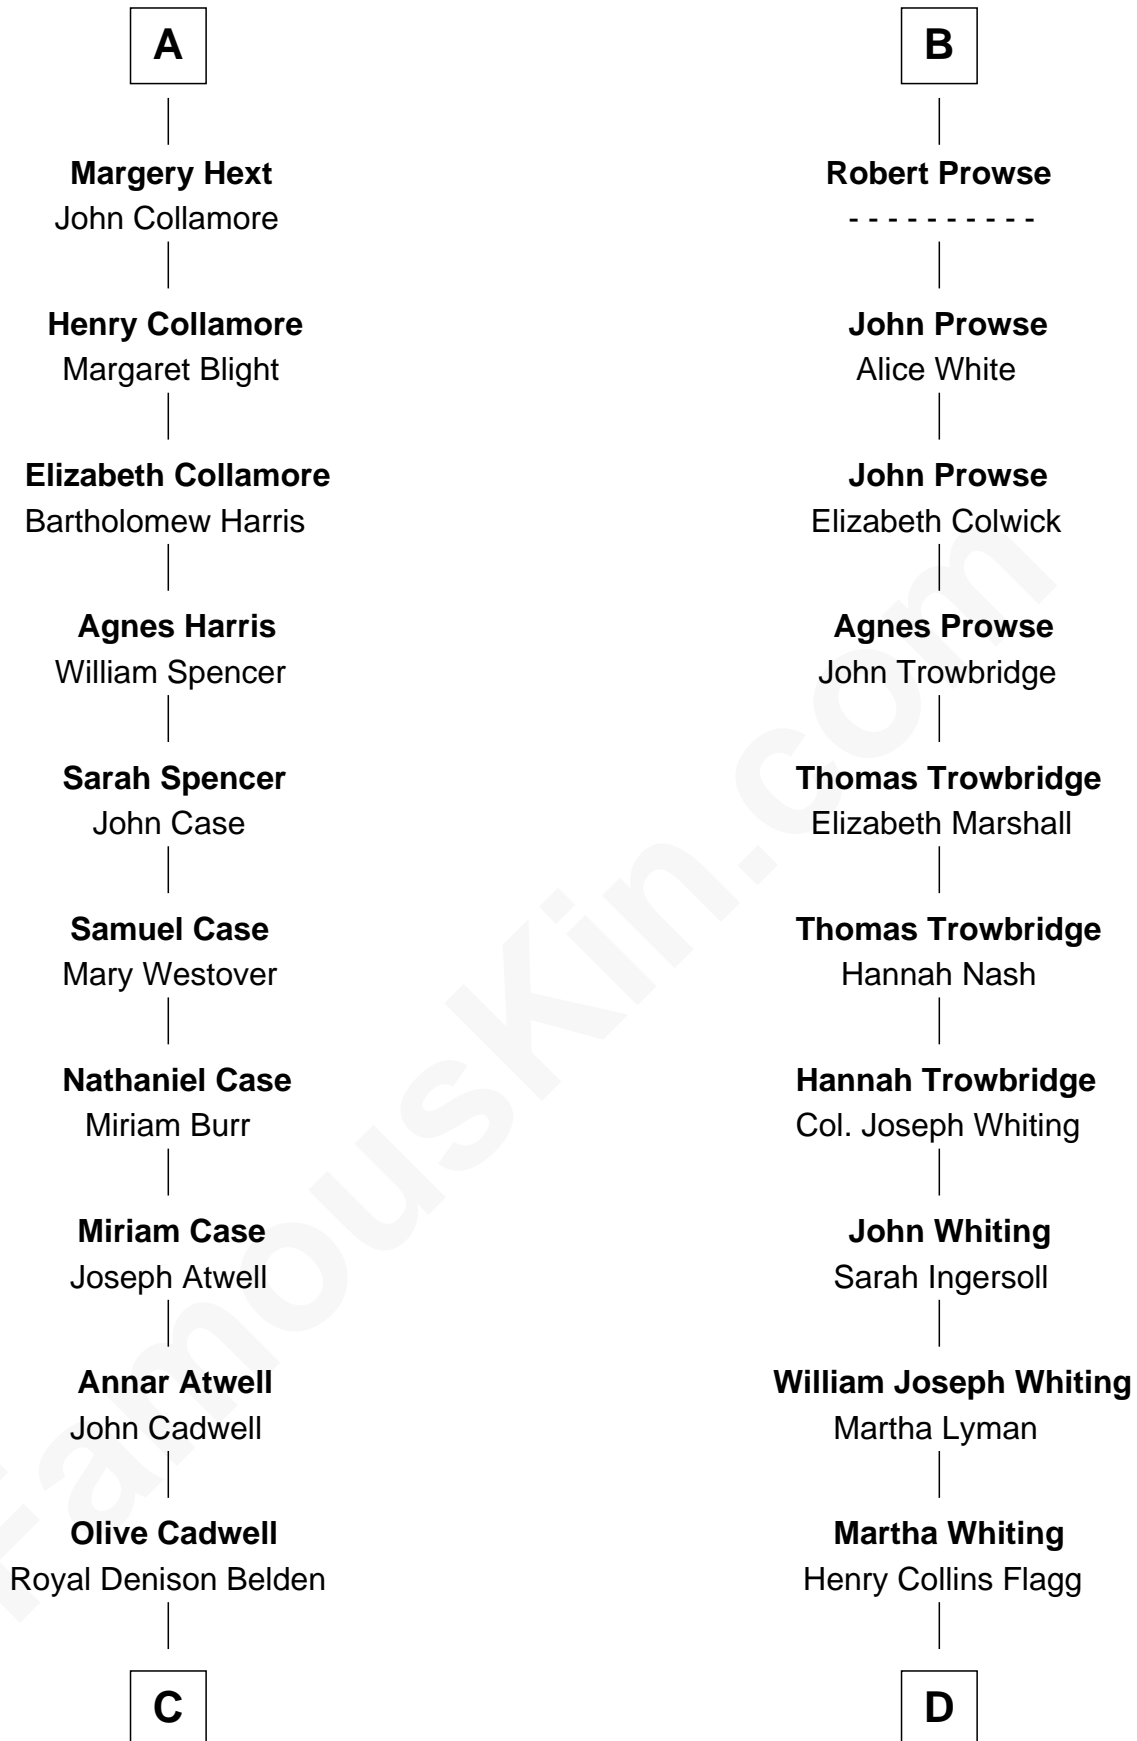

FamousKin.com Relationship Chart of

Howard Dean

79th Governor of Vermont

21st cousin of

Anderson Cooper

Television Journalist

Sir Humphrey de Beauchamp

Sibyl Oliver

C

Mead Belden
Gertrude Woolson

Olive Gertrude Belden
Henry Wigglesworth

Sylvia Wigglesworth
James William Maitland

Andrea Belden Maitland
Howard Brush Dean

Howard Dean
79th Governor of Vermont

D

Rachel Moore Flagg
Abraham Evan Gwynne

Alice Claypoole Gwynne
Cornelius Vanderbilt

Reginald Claypoole Vanderbilt
Gloria Maria Mercedes Morgan

Gloria Laura Morgan Vanderbilt
Wyatt Emory Cooper

Anderson Cooper
Television Journalist