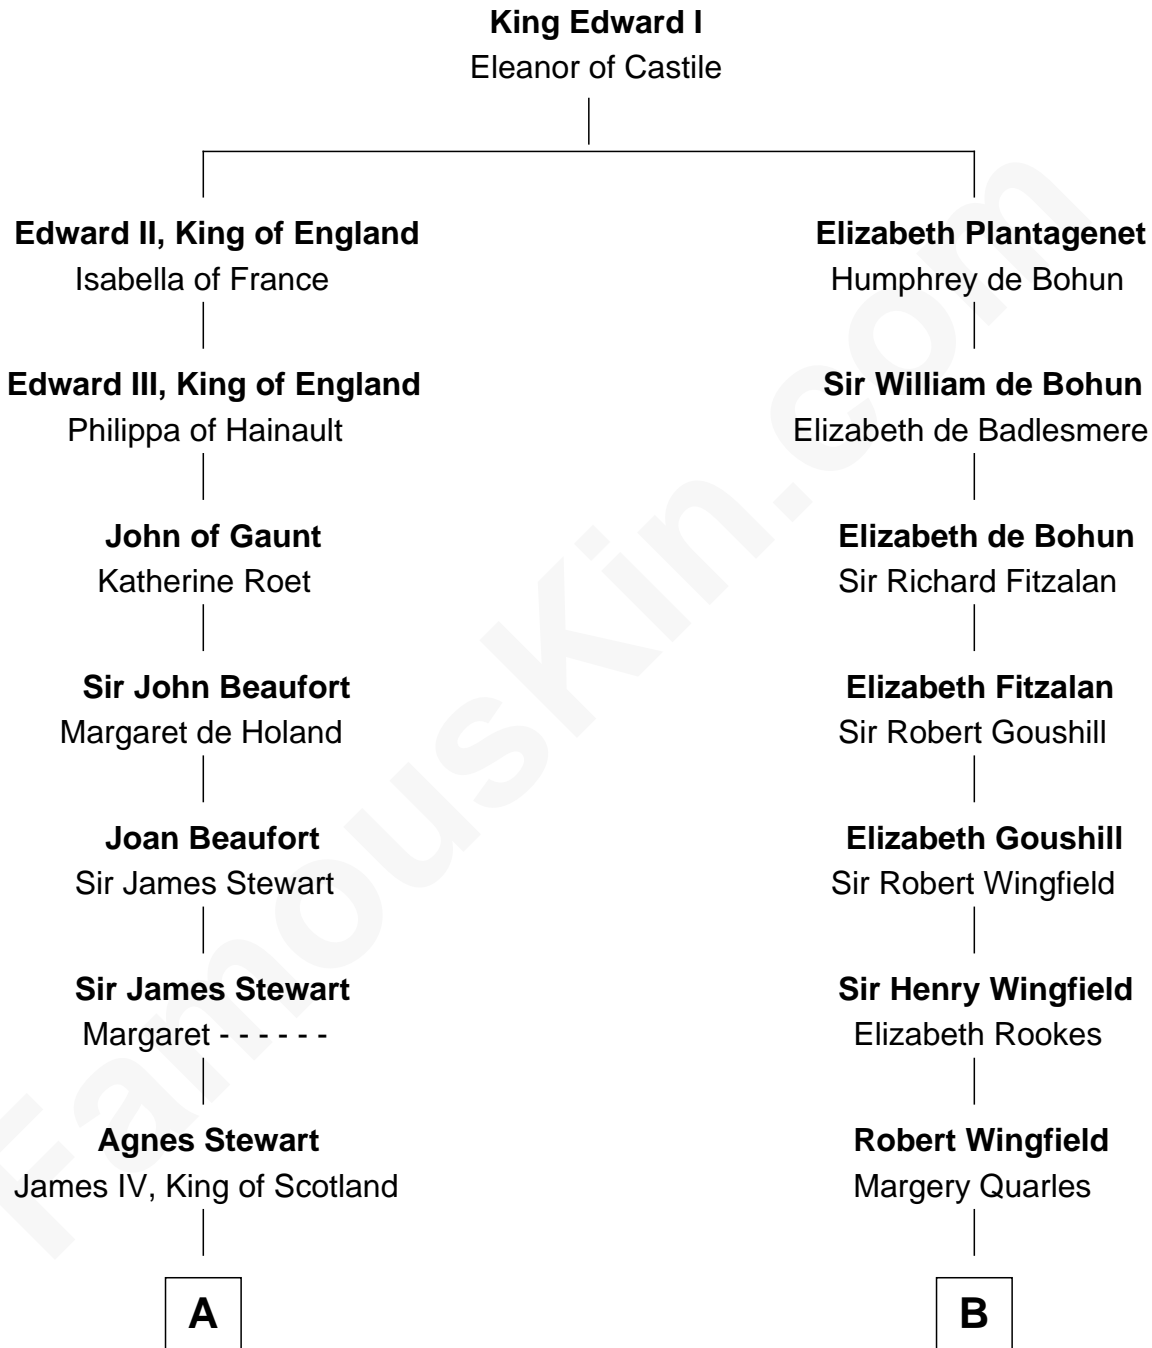

# FamousKin.com Relationship Chart of

**Howard Dean**

*79th Governor of Vermont*

19th cousin 2 times removed of

**Anderson Cooper**

*Television Journalist*

**C**

**James William Maitland**

Agnes Jane O'Reilly

**Thomas A. Maitland**

Helen Abby Van Voorhis

**James William Maitland**

Sylvia Wigglesworth

**Andrea Belden Maitland**

Howard Brush Dean

**Howard Dean**