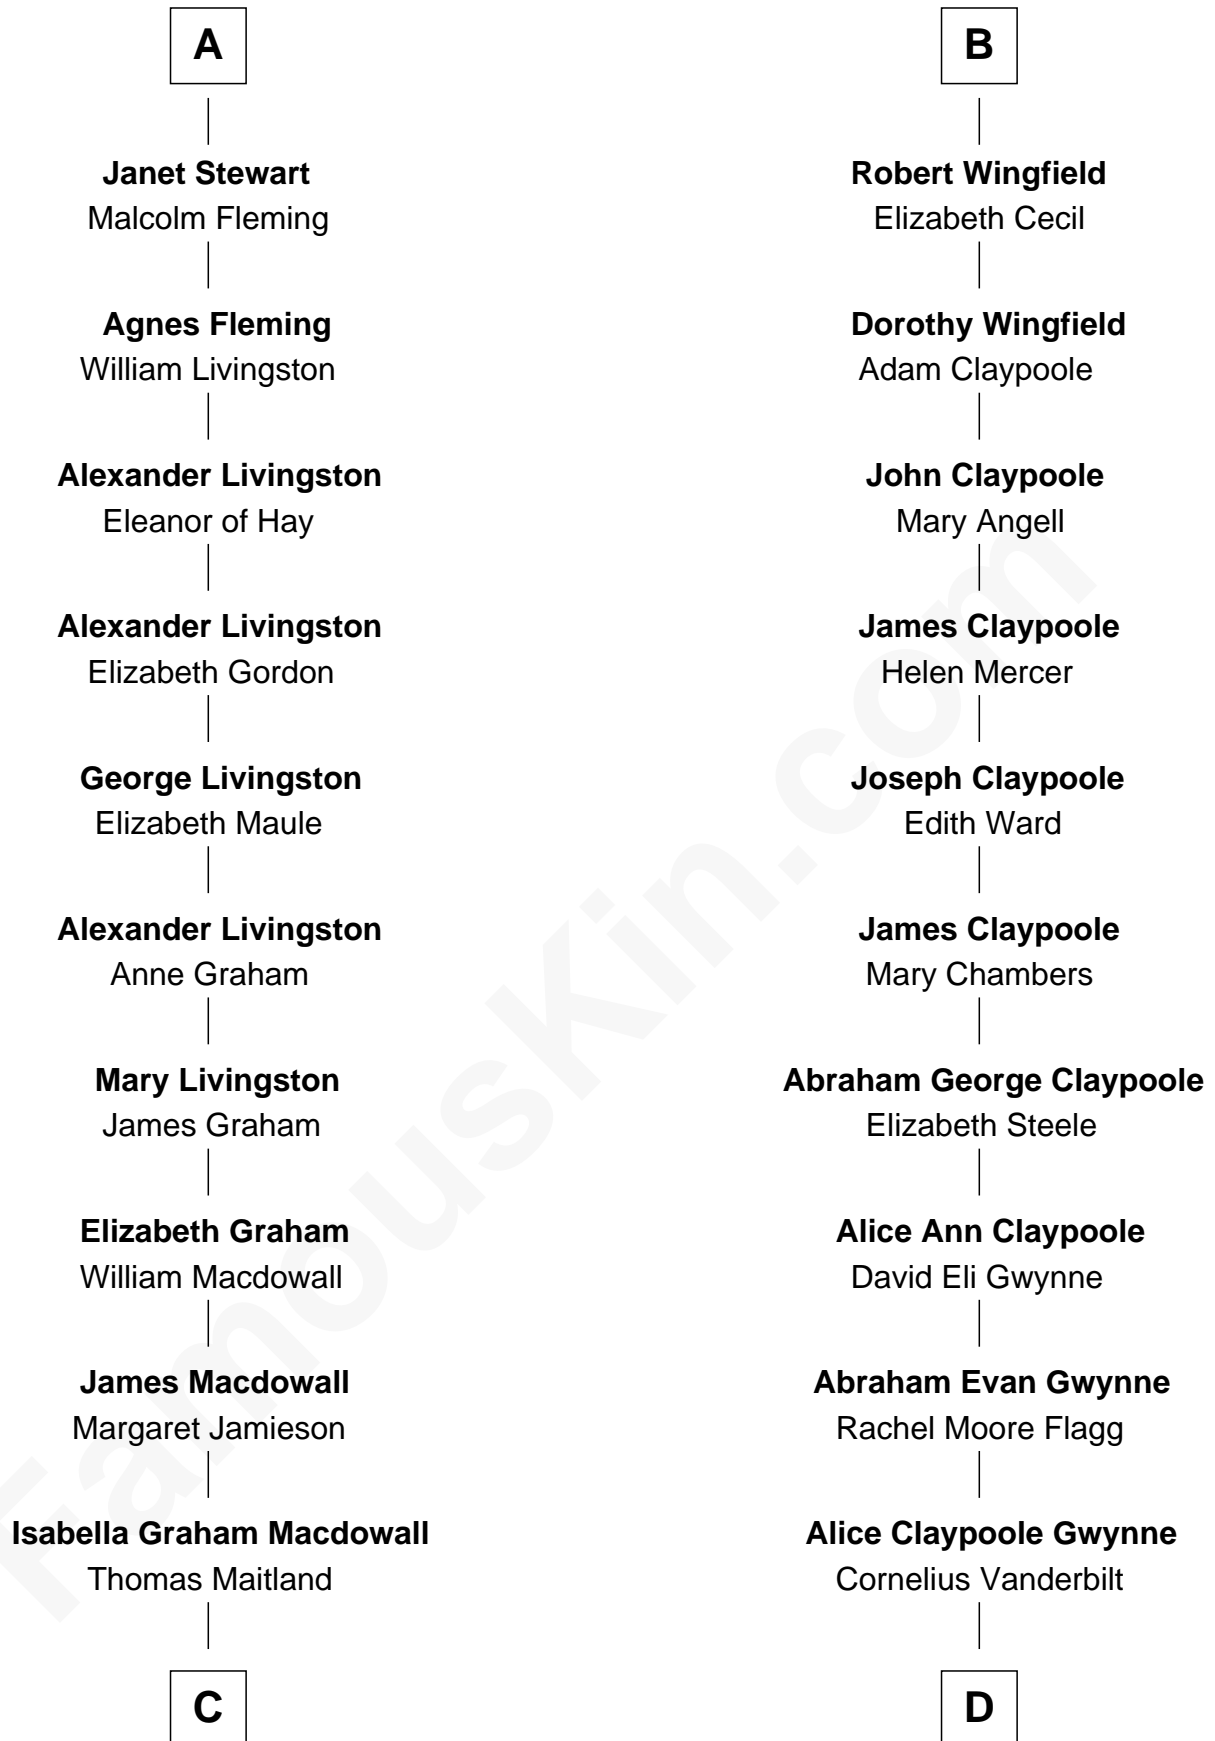

# FamousKin.com Relationship Chart of

**Howard Dean**

*79th Governor of Vermont*

19th cousin 2 times removed of

**Anderson Cooper**

*Television Journalist*

**C**

**James William Maitland**

Agnes Jane O'Reilly

**Thomas A. Maitland**

Helen Abby Van Voorhis

**James William Maitland**

Sylvia Wigglesworth

**Andrea Belden Maitland**

Howard Brush Dean

**Howard Dean**

*79th Governor of Vermont*

**D**

**Reginald Claypoole Vanderbilt**

Gloria Maria Mercedes Morgan

**Gloria Laura Morgan Vanderbilt**

Wyatt Emory Cooper

**Anderson Cooper**

*Television Journalist*