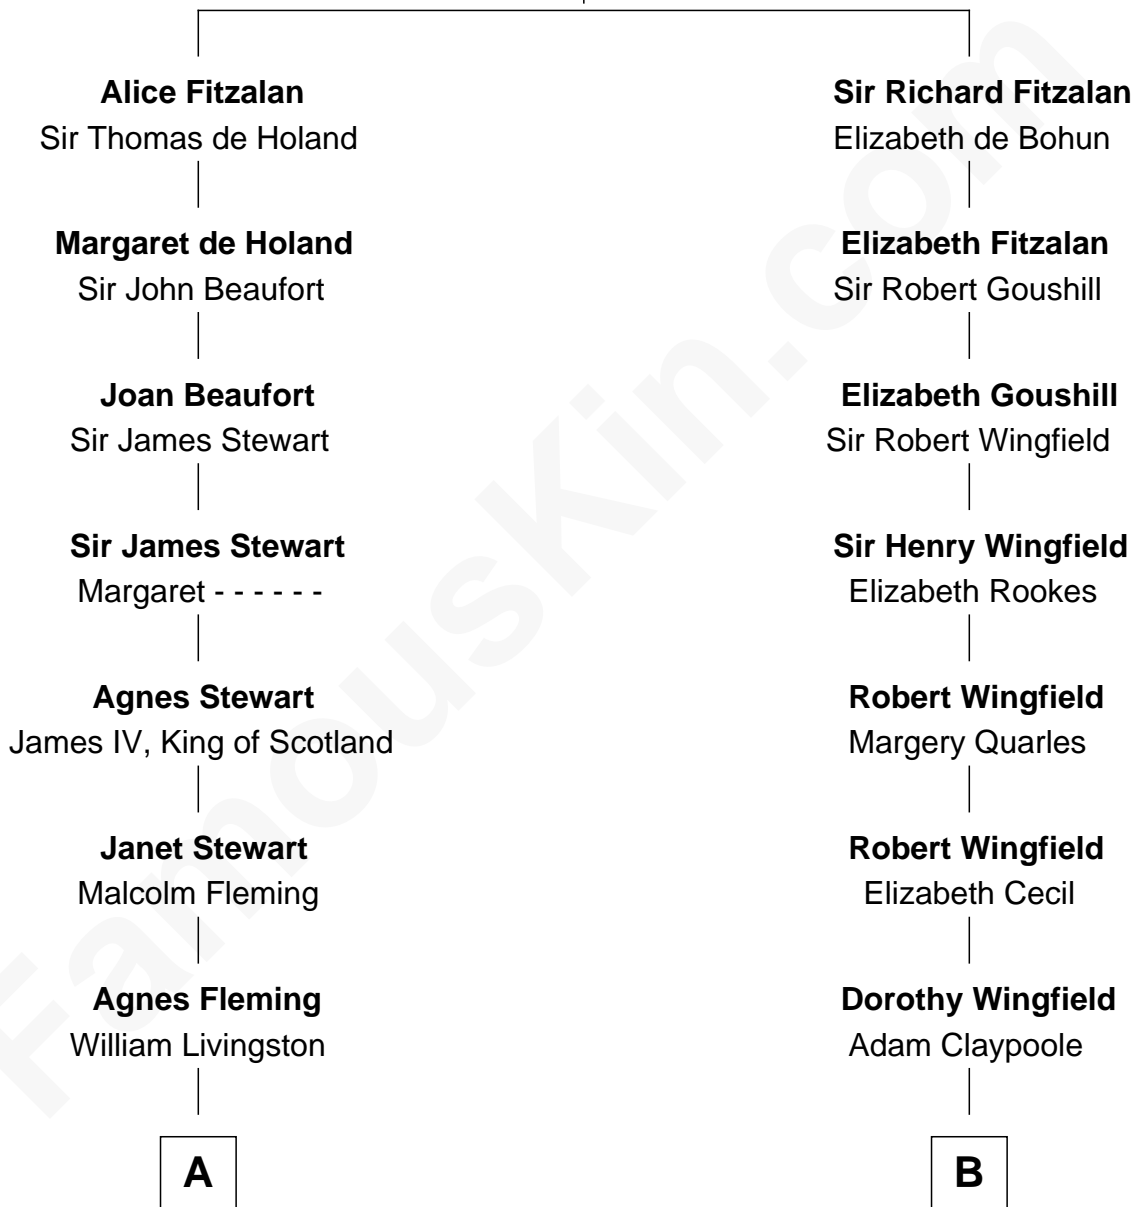

FamousKin.com Relationship Chart of

Howard Dean

79th Governor of Vermont

17th cousin 2 times removed of

Anderson Cooper

Television Journalist

Richard Fitzalan
Eleanor Plantagenet

C

—
James William Maitland

Sylvia Wigglesworth

—
Andrea Belden Maitland

Howard Brush Dean

—
Howard Dean

79th Governor of Vermont

FamousKin.com