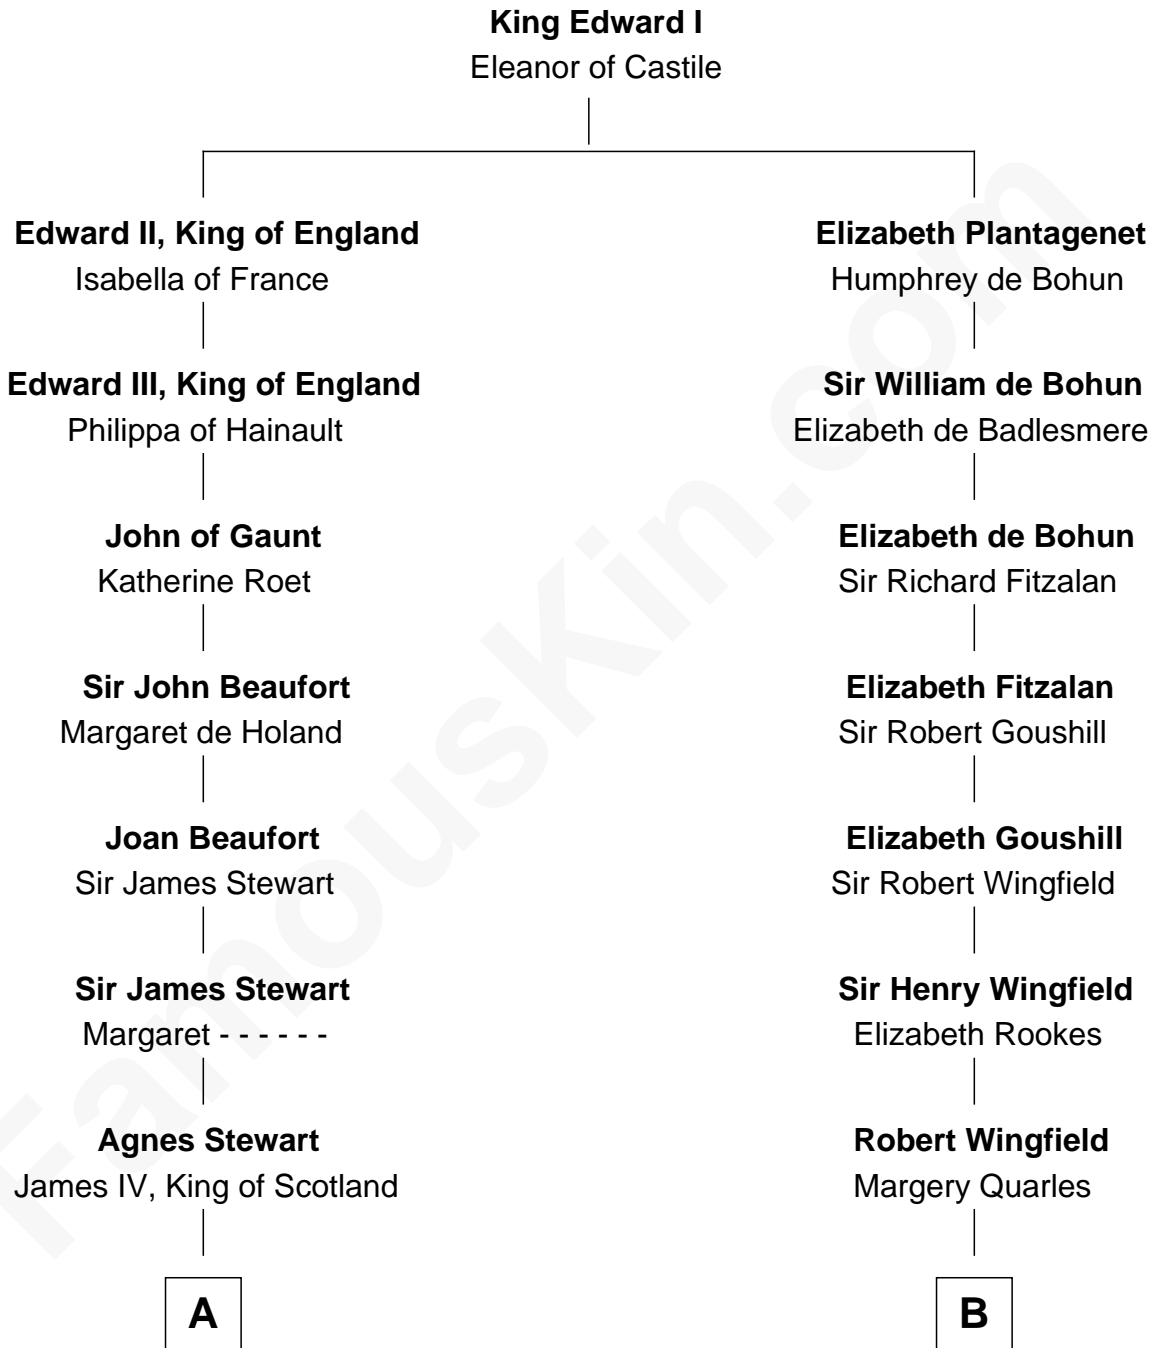

FamousKin.com Relationship Chart of

Howard Dean

79th Governor of Vermont

18th cousin 3 times removed of

Gloria Vanderbilt

Fashion Designer

C

James William Maitland

Agnes Jane O'Reilly

Thomas A. Maitland

Helen Abby Van Voorhis

James William Maitland

Sylvia Wigglesworth

Andrea Belden Maitland

Howard Brush Dean

Howard Dean