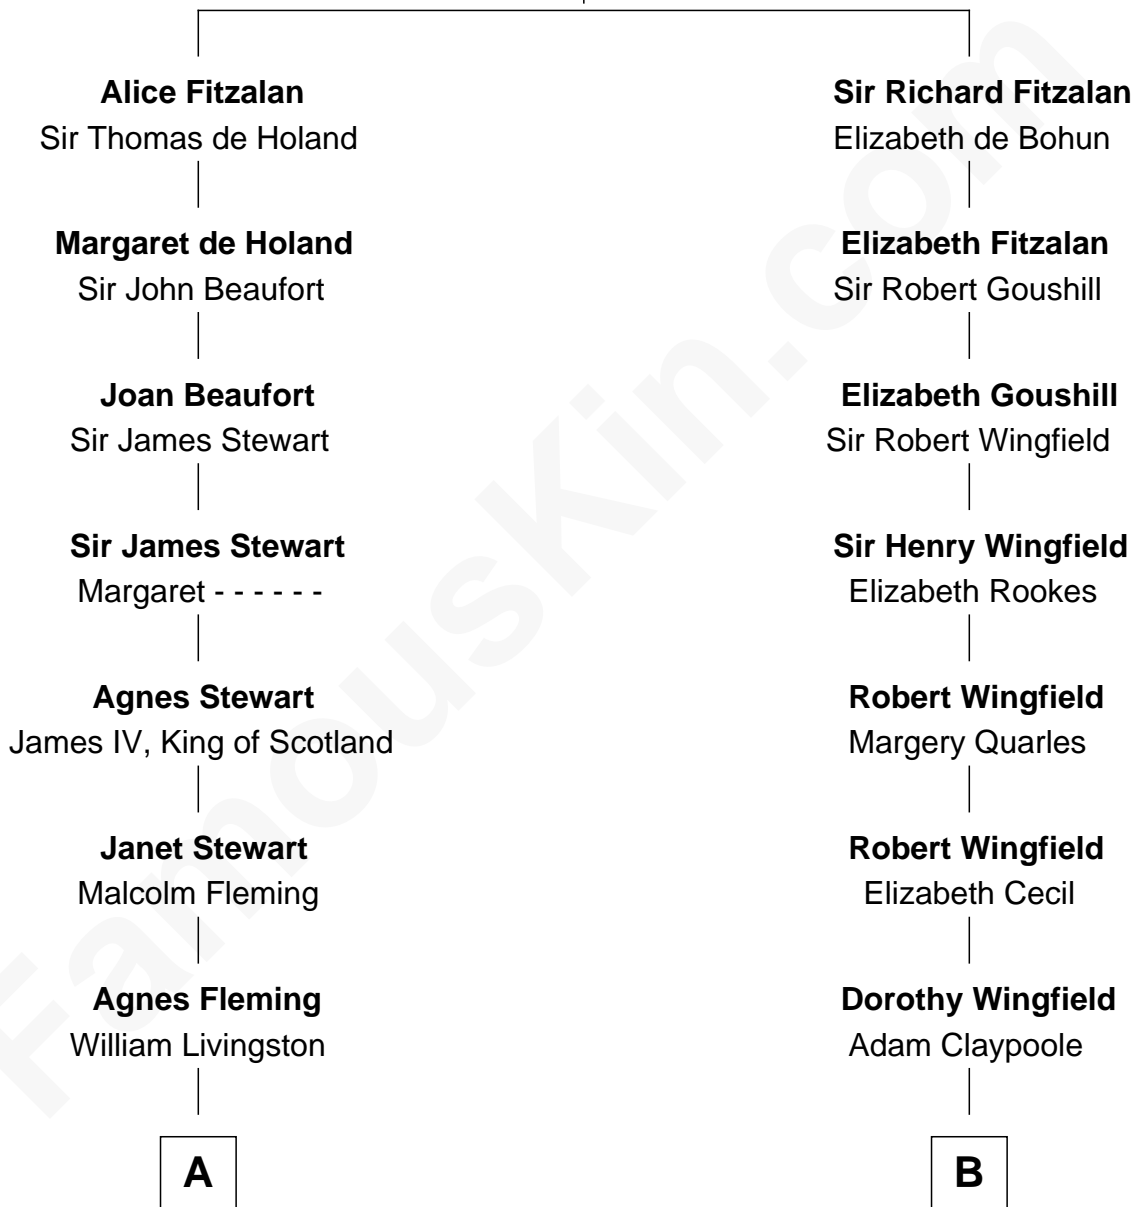

# FamousKin.com Relationship Chart of

**Howard Dean**

*79th Governor of Vermont*

16th cousin 3 times removed of

**Gloria Vanderbilt**

*Fashion Designer*

**Richard Fitzalan**  
Eleanor Plantagenet

**C**

—  
**James William Maitland**

Sylvia Wigglesworth

—  
**Andrea Belden Maitland**

Howard Brush Dean

—  
**Howard Dean**

*79th Governor of Vermont*

FamousKin.com