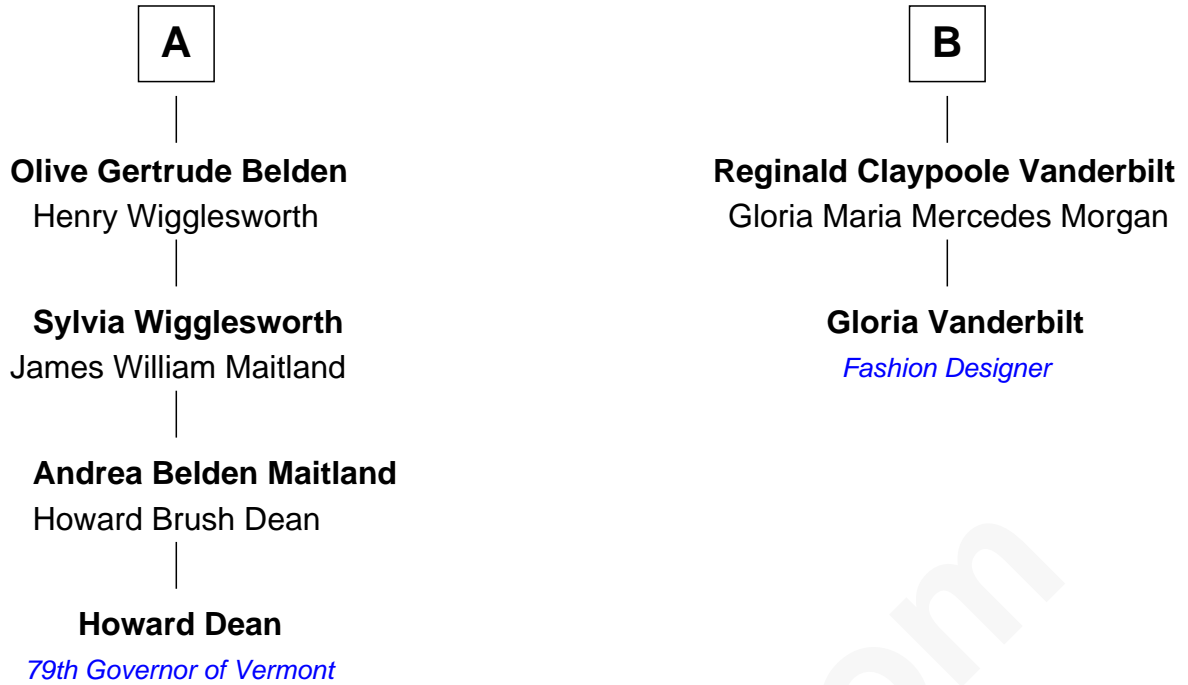

# FamousKin.com Relationship Chart of

**Howard Dean**

*79th Governor of Vermont*

8th cousin 2 times removed of

**Gloria Vanderbilt**

*Fashion Designer*

**Henry Woodward**

Elizabeth - - - - -

**Augustus Belding**

Desire Denison

**Royal Denison Belden**

Olive Cadwell

**Mead Belden**

Gertrude Woolson

**A**

**Experience Woodward**

Medad Pomeroy

**Thankful Pomeroy**

Benjamin Lyman

**Medad Lyman**

Mary Bassett

**Martha Lyman**

William Joseph Whiting

**Martha Whiting**

Henry Collins Flagg

**Rachel Moore Flagg**

Abraham Evan Gwynne

**Alice Claypoole Gwynne**

Cornelius Vanderbilt

**B**

FamousKin.com