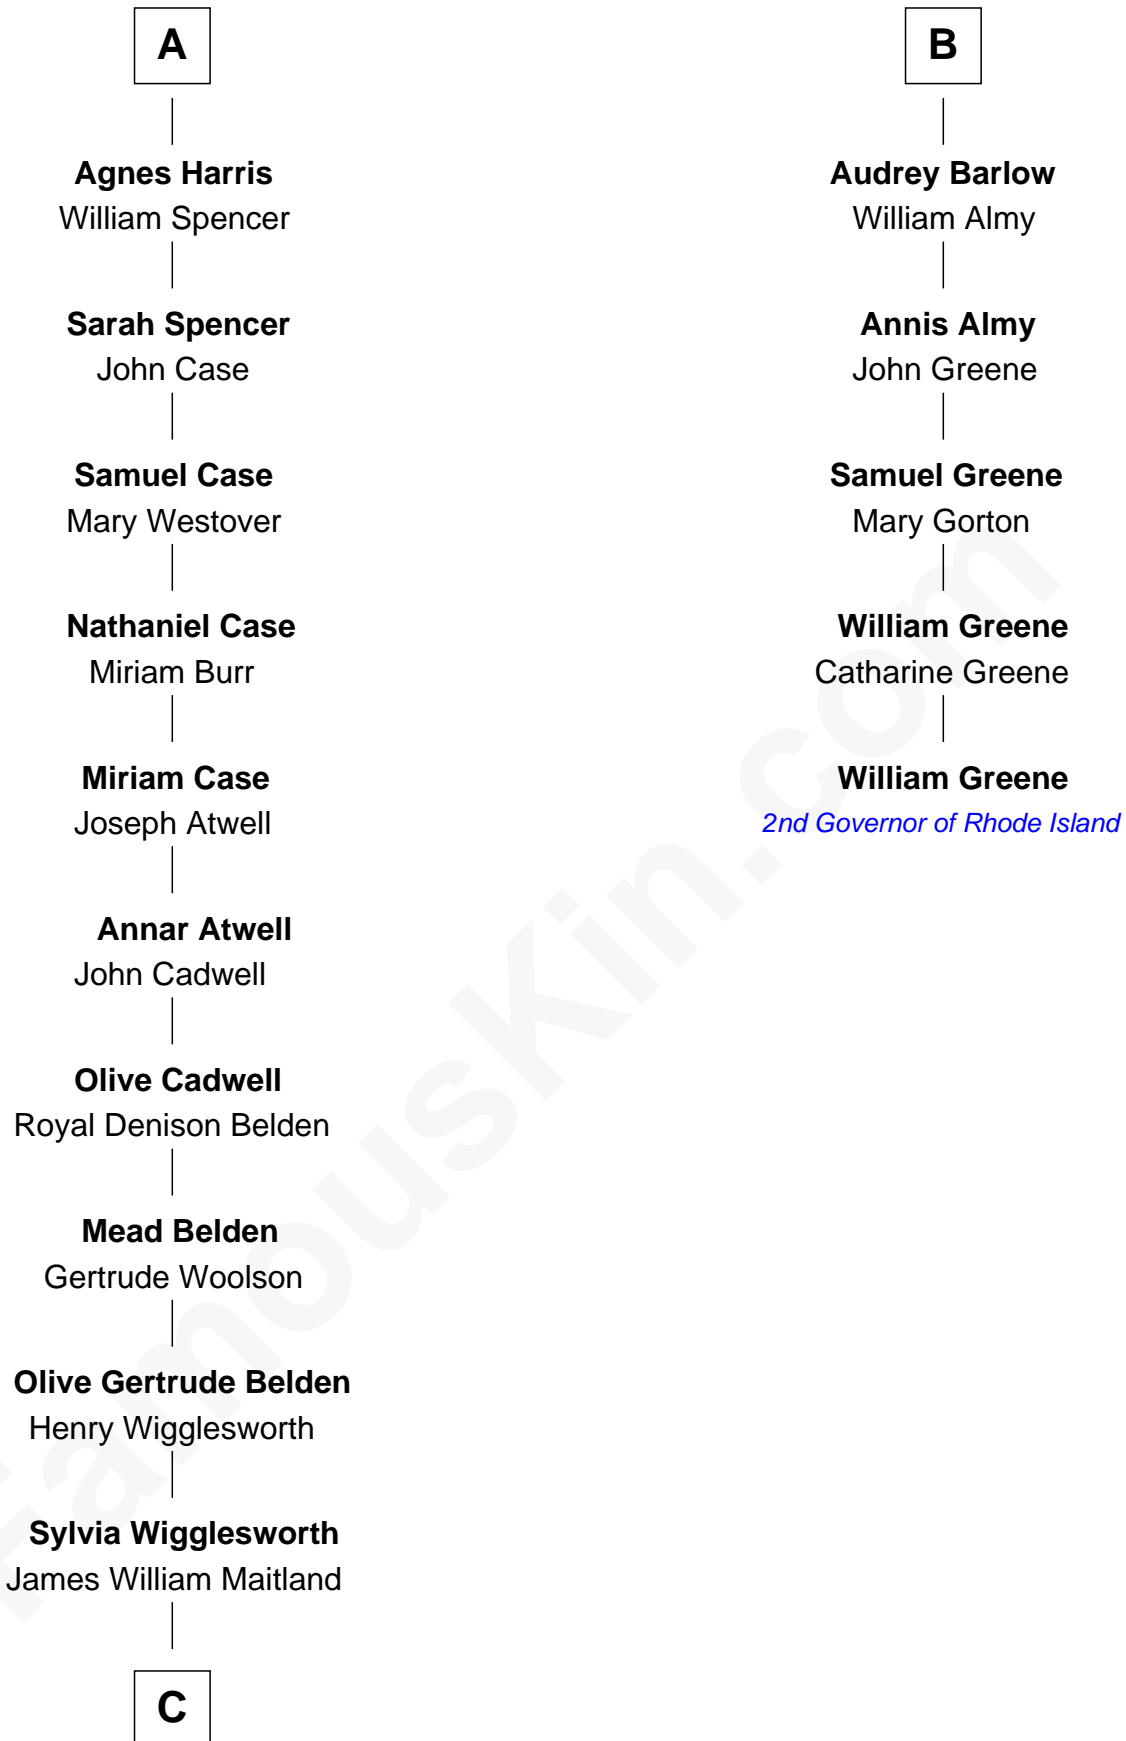

# FamousKin.com Relationship Chart of

**Howard Dean**

*79th Governor of Vermont*

11th cousin 7 times removed of

**William Greene**

*2nd Governor of Rhode Island*

C

Andrea Belden Maitland

Howard Brush Dean

Howard Dean

*79th Governor of Vermont*

FamousKin.com