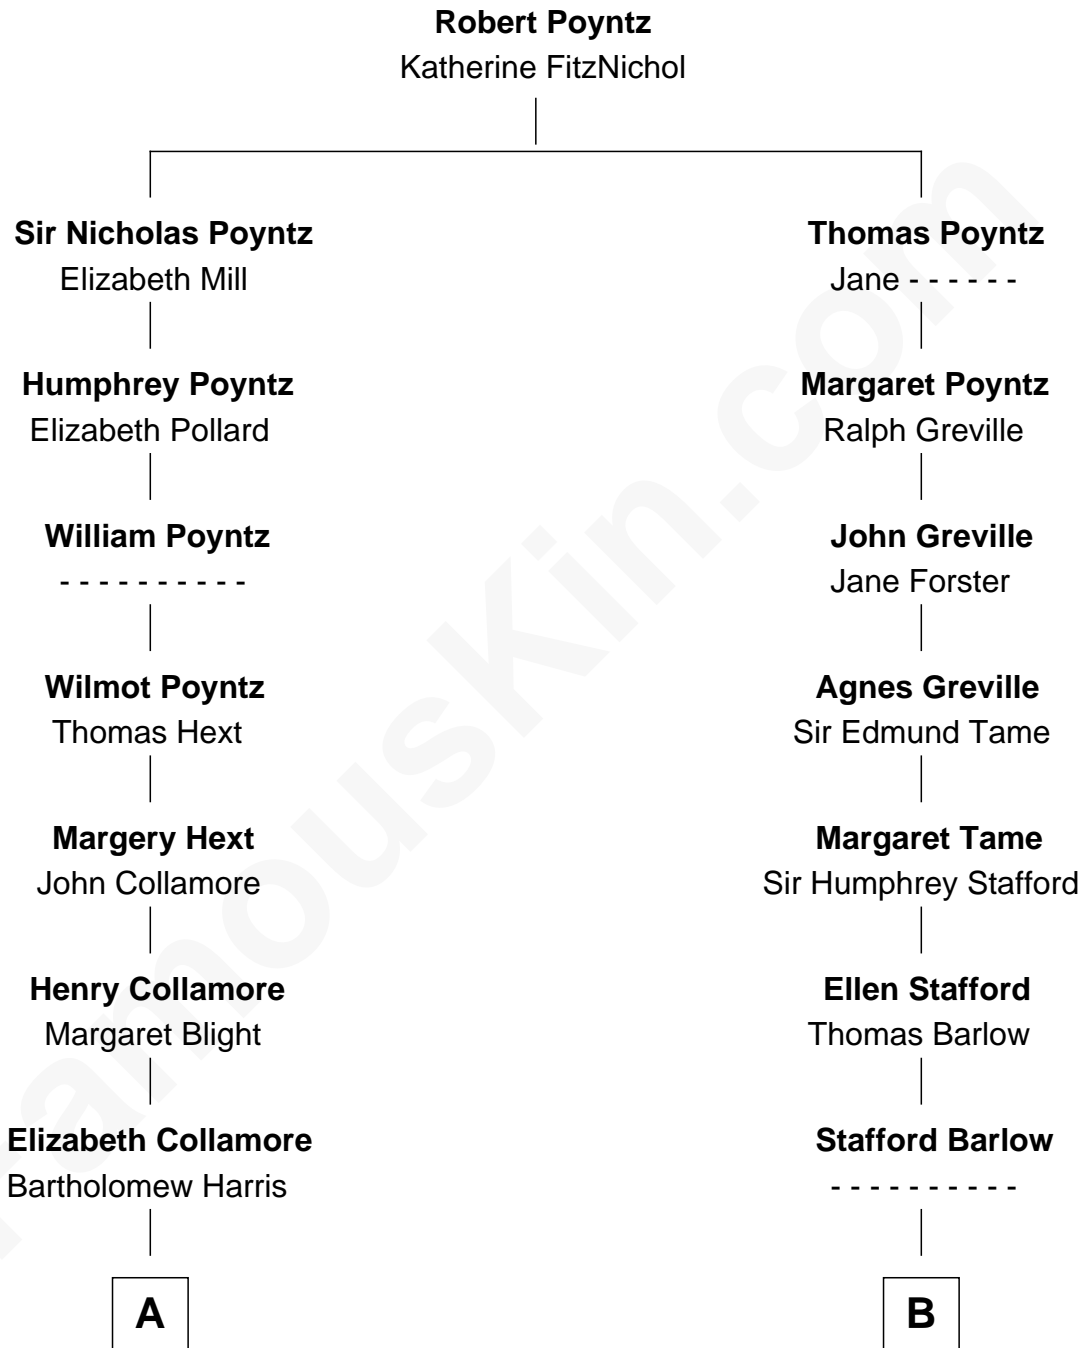

# FamousKin.com Relationship Chart of

**Howard Dean**

*79th Governor of Vermont*

11th cousin 7 times removed of

**William Greene**

*2nd Governor of Rhode Island*

C

Andrea Belden Maitland

Howard Brush Dean

Howard Dean

*79th Governor of Vermont*

FamousKin.com