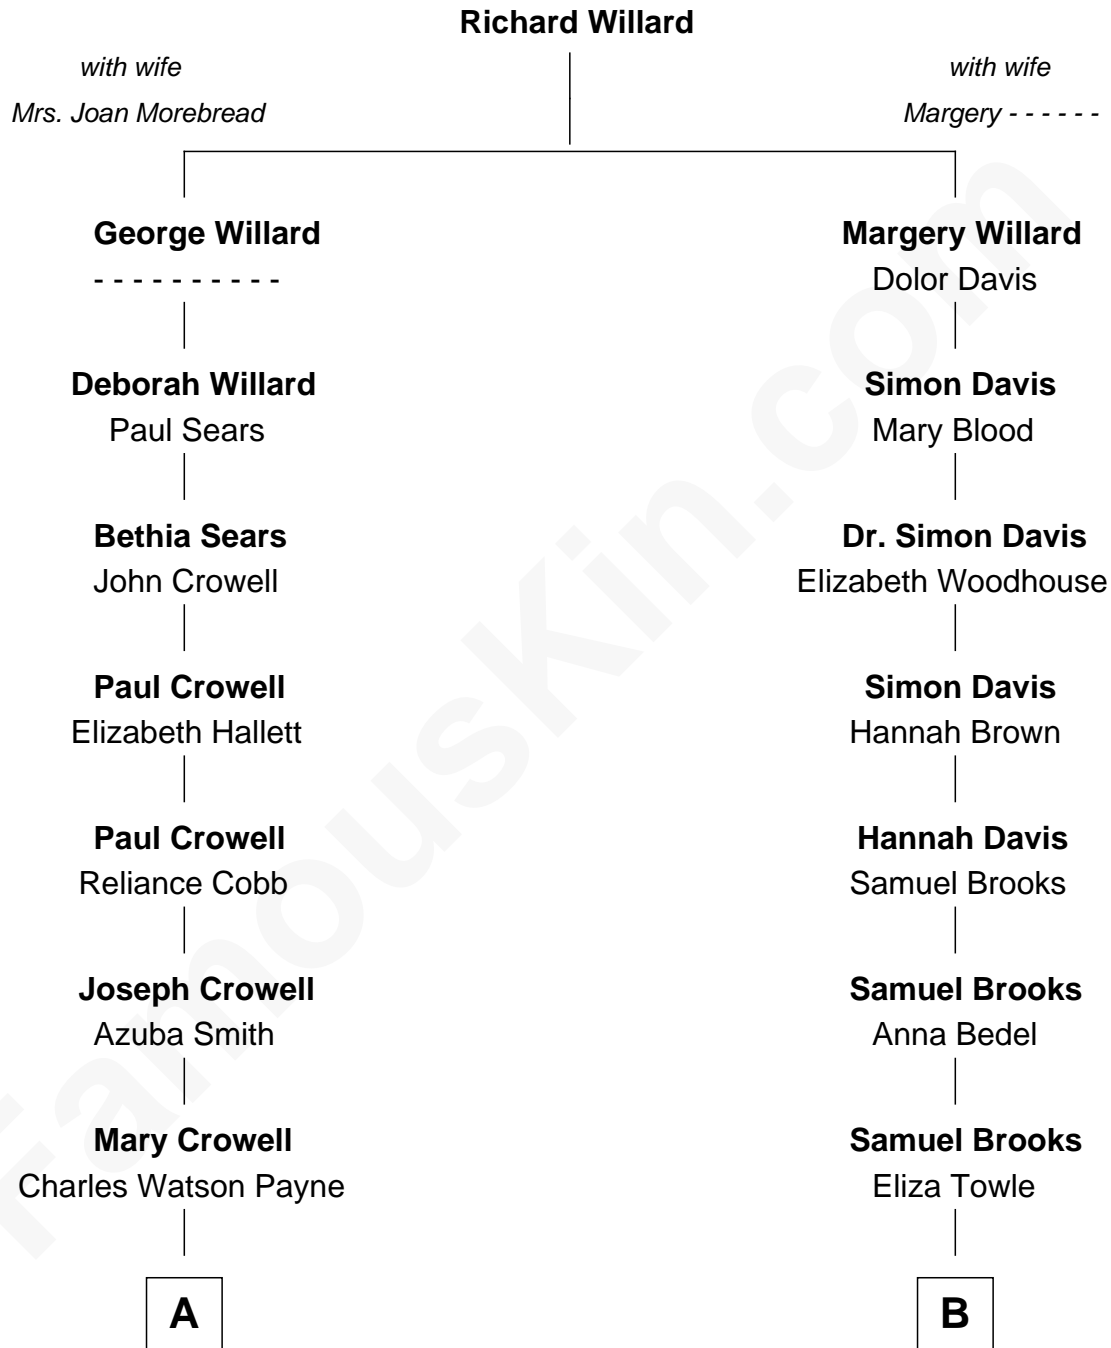

FamousKin.com Relationship Chart of

Howard Dean

79th Governor of Vermont

12th cousin of

Kate Upton

Sports Illustrated Swimsuit Cover Model

A

Charles Watson Payne
Maria Christiana Hildreth

Maria L'Hommedieu Payne
Joseph Fahys

Lena Marianne Fahys
Henry Francis Cook

Maria Fahys Cook
Howard Brush Dean

Howard Brush Dean
Andrea Belden Maitland

Howard Dean
79th Governor of Vermont

B

Dr. Samuel Towle Brooks
Lucy Clark Mills