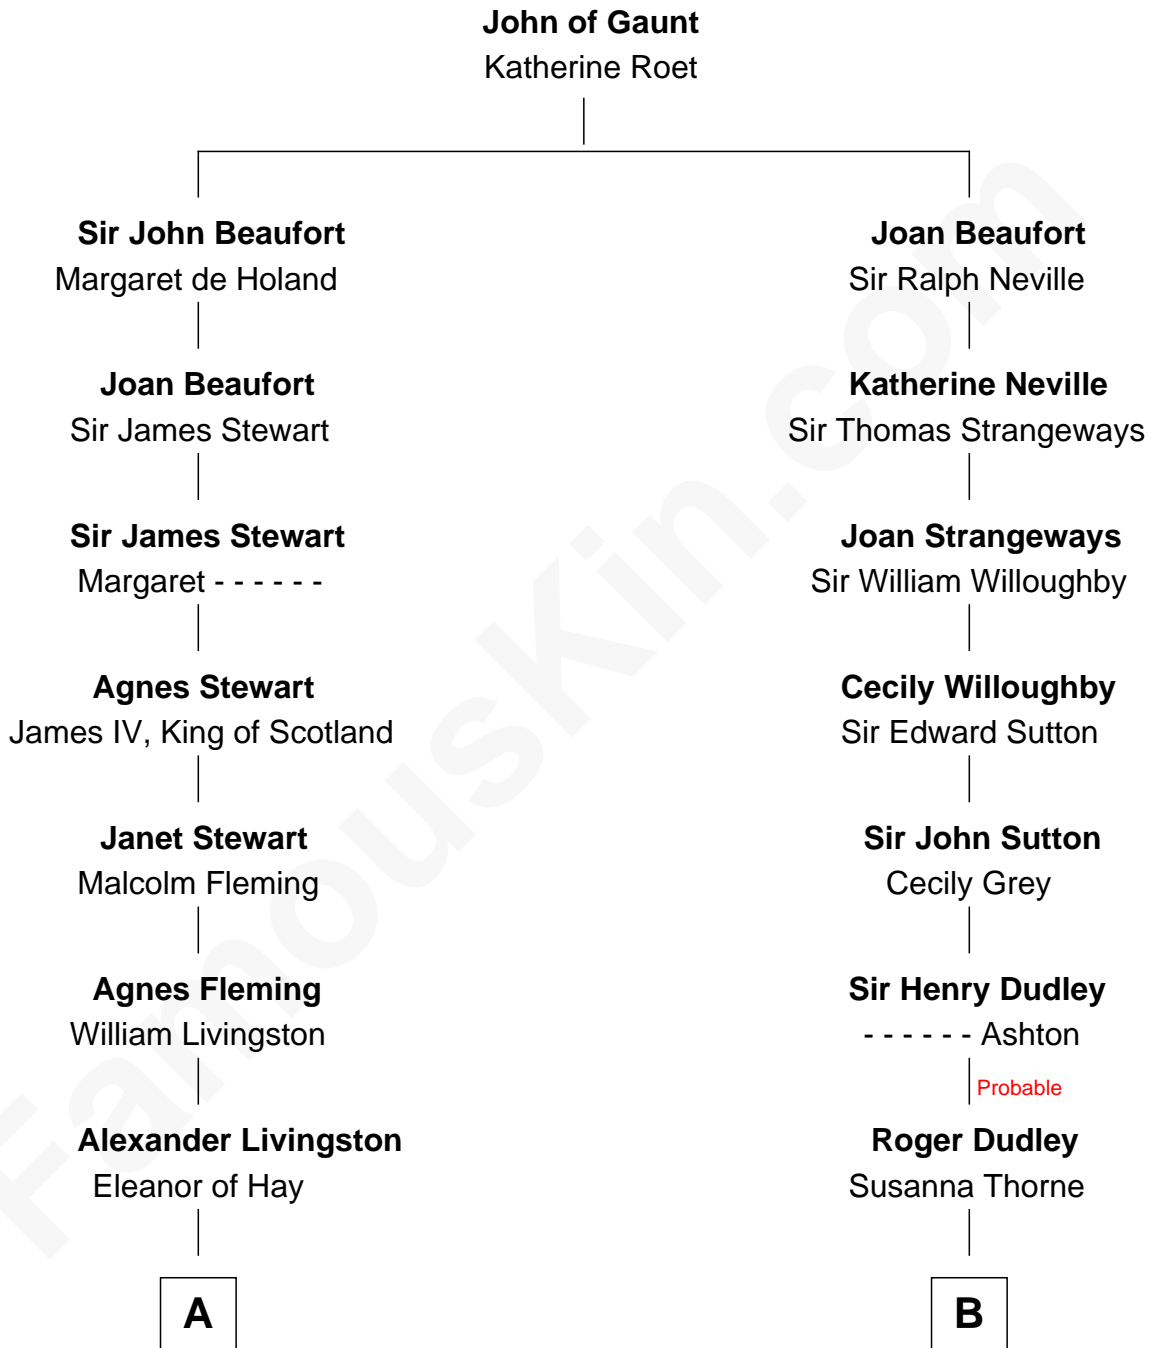

FamousKin.com Relationship Chart of

Howard Dean

79th Governor of Vermont

18th cousin 2 times removed of

Kate Upton

Sports Illustrated Swimsuit Cover Model

C

Andrea Belden Maitland

Howard Brush Dean

Howard Dean

79th Governor of Vermont

D

Margaret Hastings Tyler

Charles Henry Vial

Elizabeth Brooks Vial

Stephen Edward Upton