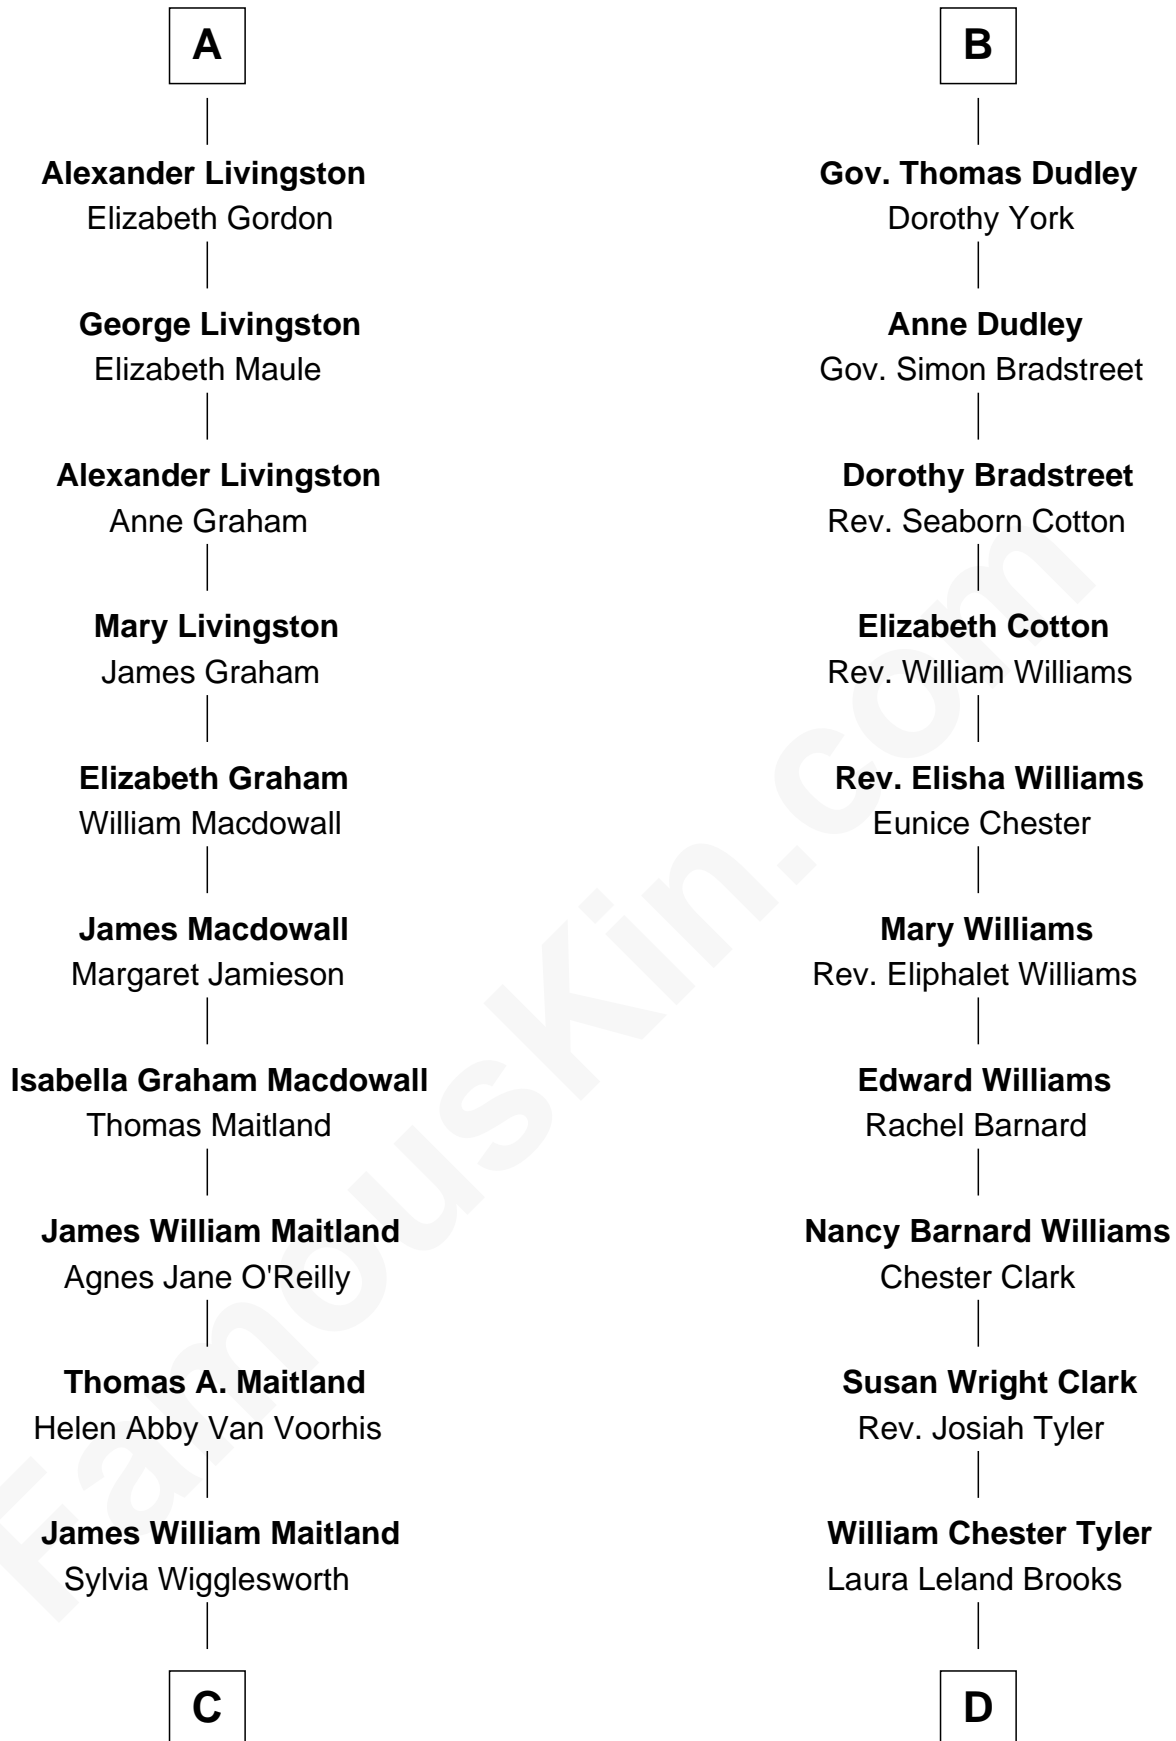

FamousKin.com Relationship Chart of

Howard Dean

79th Governor of Vermont

18th cousin 2 times removed of

Kate Upton

Sports Illustrated Swimsuit Cover Model

C

Andrea Belden Maitland

Howard Brush Dean

Howard Dean

79th Governor of Vermont

D

Margaret Hastings Tyler

Charles Henry Vial

Elizabeth Brooks Vial

Stephen Edward Upton