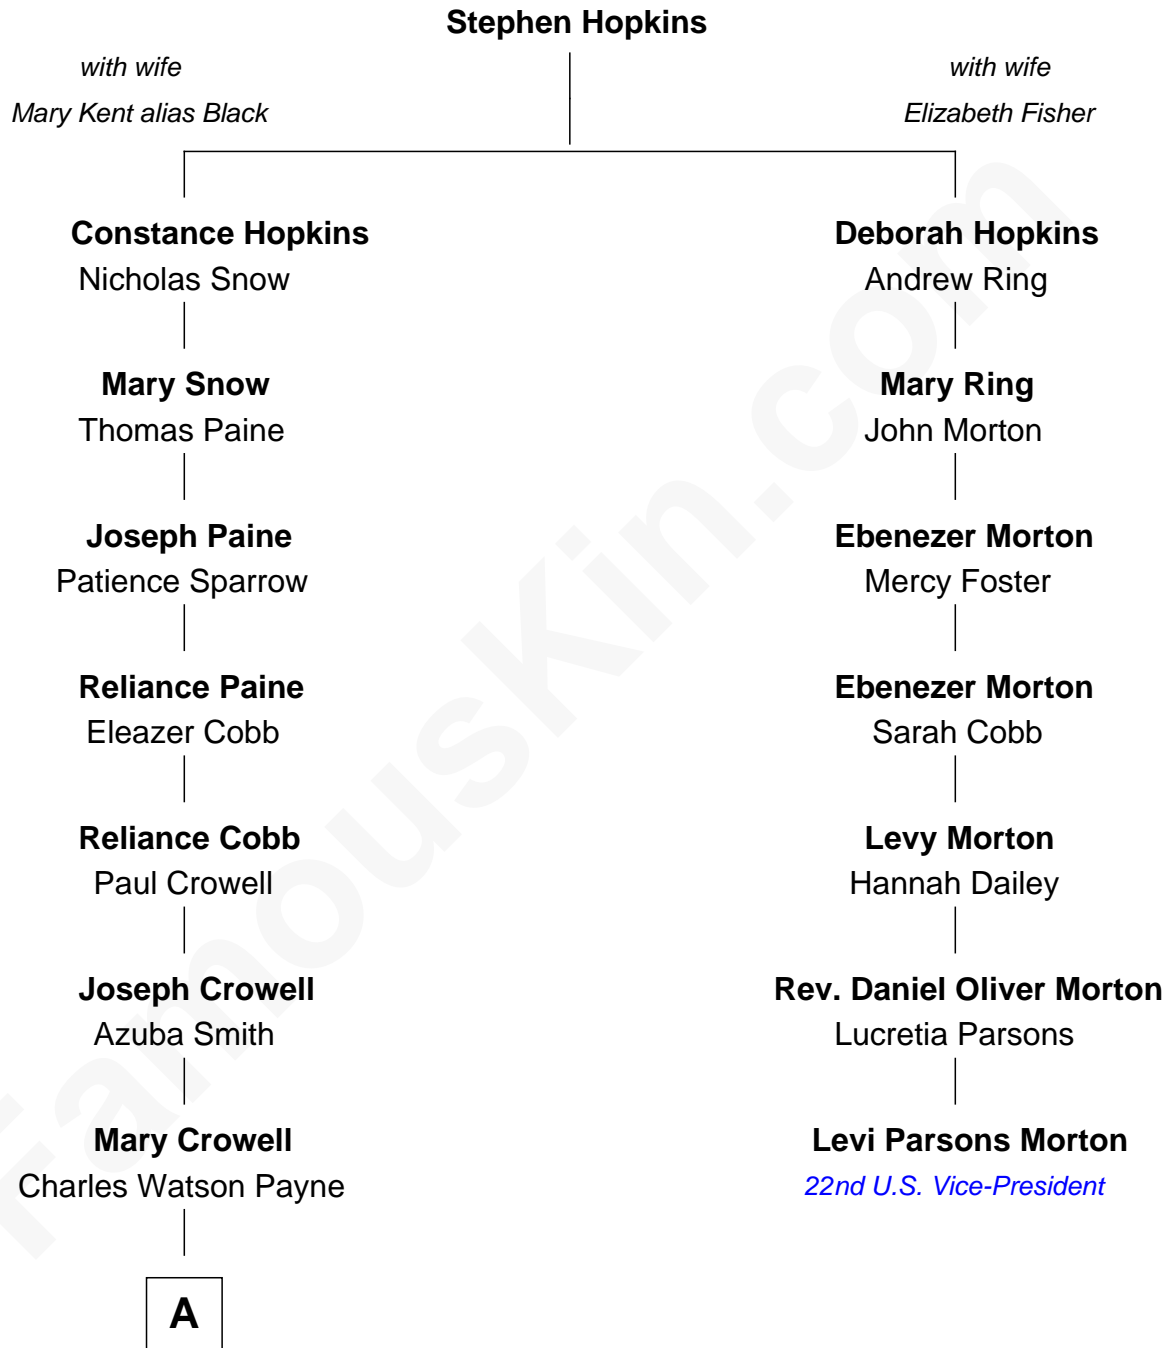

FamousKin.com Relationship Chart of

Howard Dean

79th Governor of Vermont

6th cousin 6 times removed of

Levi Parsons Morton

22nd U.S. Vice-President

A

—
Charles Watson Payne
Maria Christiana Hildreth

—
Maria L'Hommedieu Payne
Joseph Fahys

—
Lena Marianne Fahys
Henry Francis Cook

—
Maria Fahys Cook
Howard Brush Dean

—
Howard Brush Dean
Andrea Belden Maitland

—
Howard Dean
79th Governor of Vermont