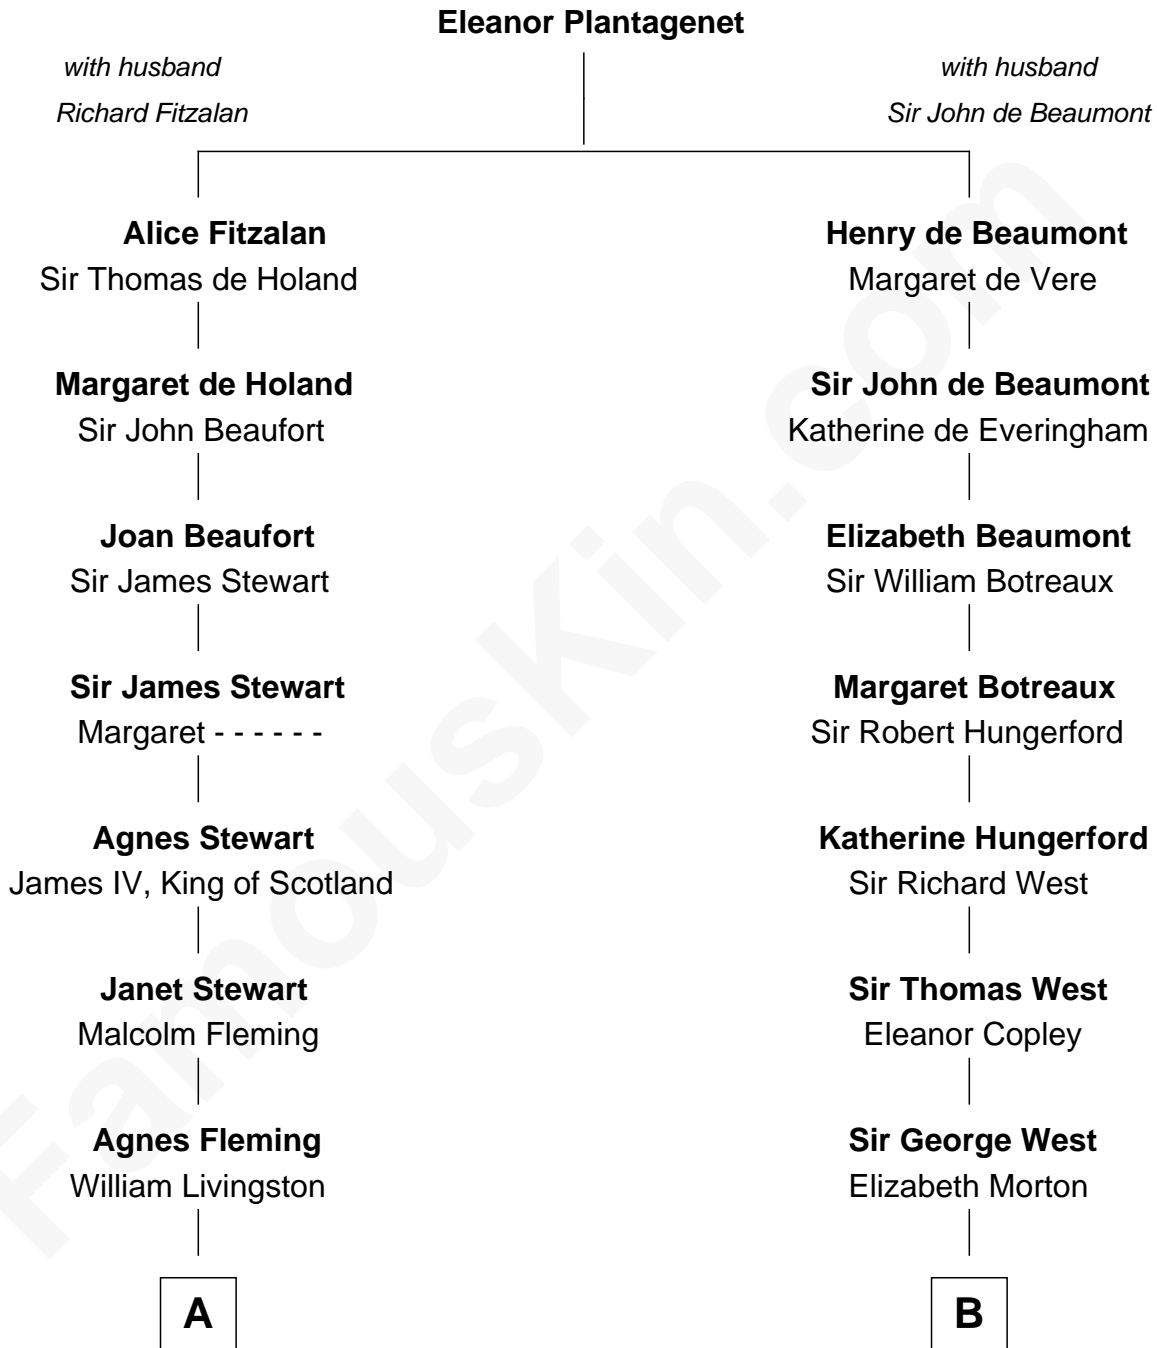

FamousKin.com Relationship Chart of

Howard Dean

79th Governor of Vermont

19th cousin of

Ray Bradbury

Author of The Martian Chronicles

C

James William Maitland

Sylvia Wigglesworth

Andrea Belden Maitland

Howard Brush Dean

Howard Dean

79th Governor of Vermont

D

Samuel Hinkston Bradbury

Minnie Alice Davis